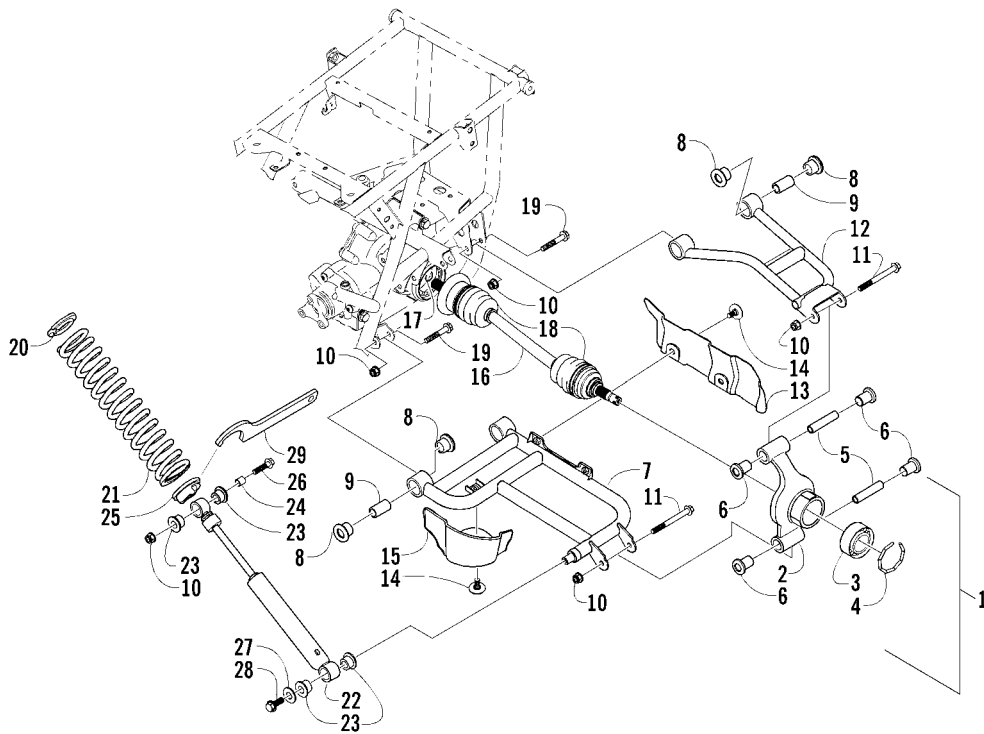

REAR SUSPENSION ASSEMBLY

0739-463

Ref.	Part No.	Qty.	Description	Ref.	Part No.	Qty.	Description
1	0504-312	1	Knuckle, Right Rear - Assembly (inc. 2-6)	13	<u>0441-754</u>	1	Guard, Boot - Right
	0504-313	1	Knuckle, Left Rear - Assembly (inc. 2-6)		<u>0441-755</u>	1	Guard, Boot - Left
2	0504-311	1	● Knuckle - Right		<u>1441-004</u>	1	Guard, Boot - Right (Green)
	0504-310	1	● Knuckle - Left		<u>1441-005</u>	1	Guard, Boot - Left (Green)
3	1402-027	2	● Bearing, Wheel Hub		<u>0441-758</u>	1	Guard, Boot - Right (Cat Green)
4	0423-423	2	● Ring, Retaining		<u>0441-759</u>	1	Guard, Boot - Left (Cat Green)
5	0403-038	4	● Collar, Suspension Bushing	14	0423-101	6	Screw, Body
6	0403-032	8	● Bushing, Suspension	15	1406-071	1	Guard, Boot - Right
7	<u>0504-326</u>	1	A-Arm, Rear - Lower Right - Platinum (inc. 8-9)	1406-072	1	Guard, Boot - Left	
	<u>0504-327</u>	1	A-Arm, Rear - Lower Left - Platinum (inc. 8-9)	16	0502-596	2	Axle, Drive (inc. 17-18)
	0504-320	1	A-Arm, Rear - Lower Right - Black (inc. 8-9) (Green)	17	0441-400	2	● Clip, Retaining
	0504-321	1	A-Arm, Rear - Lower Left - Black (inc. 8-9) (Green)	18	0436-276	2	● Repair Kit, Boot - Rear Axle
8	0403-115	16	● Bushing	19	8409-075	8	Screw, Cap
9	0403-114	8	● Collar	20	1603-889	2	Retainer, Spring
10	8428-002	14	Nut, Lock	21	0404-074	2	Spring, Suspension - Platinum
11	8409-000	4	Screw, Cap		0404-065	2	Spring, Suspension - Black (Green)
12	<u>0504-330</u>	1	A-Arm, Rear - Upper Right - Platinum (inc. 8-9)	22	<u>0404-085</u>	2	Shock Absorber - Rear (inc. 23-24)
	<u>0504-331</u>	1	A-Arm, Rear - Upper Left - Platinum (inc. 8-9)	23	0604-310	8	● Bushing, Shock Absorber
	0504-318	1	A-Arm, Rear - Upper Right - Black (inc. 8-9) (Green)	24	0403-028	2	● Sleeve, Shock Absorber
	0504-319	1	A-Arm, Rear - Upper Left - Black (inc. 8-9) (Green)	25	0404-057	2	Cam, Spring Adjuster
				26	8409-040	2	Screw, Cap
				27	0423-087	2	Washer
				28	8408-820	2	Screw, Cap
				29	0441-587	1	Wrench, Spanner