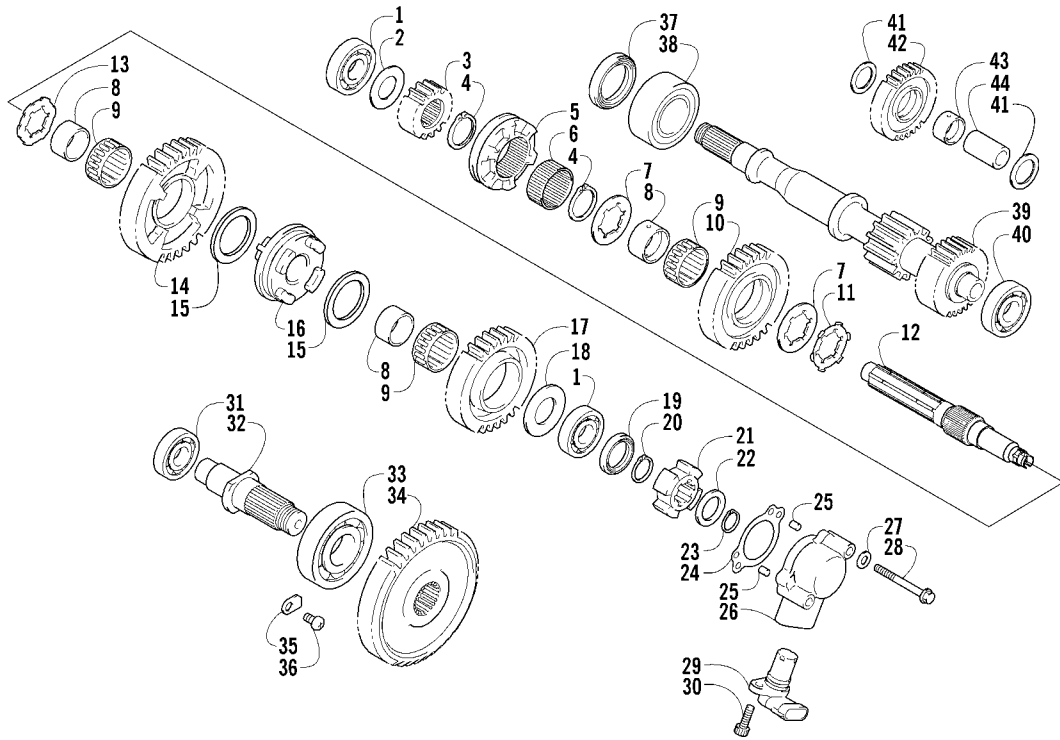

SECONDARY TRANSMISSION ASSEMBLY

0738-705

Ref.	Part No.	Qty.	Description	Ref.	Part No.	Qty.	Description
1	3402-045	2	Bearing, Shaft	23	3423-557	1	Circlip
2	3402-381	1	Washer, Drive Gear No. 2 - Right	24	3446-289	1	Gasket
3	3402-497	1	Gear, Drive - No. 2	25	3006-547	2	Pin
4	3423-066	2	Circlip	26	3446-355	1	Housing, Speedometer Sensor
5	3402-821	1	Dog, Reverse Driven Gear	27	3003-290	2	Gasket
6	3402-825	1	Spacer, Reverse Driven Gear	28	3423-091	2	Bolt
7	3423-263	2	Washer	29	3402-838	1	Sensor, Speedometer
8	3402-494	3	Bushing	30	3423-226	1	Bolt
9	3402-498	3	Bearing	31	3402-735	1	Bearing, Shaft
10	3402-822	1	Gear, Reverse Driven	32	3402-835	1	Shaft, Output
11	3423-266	1	Washer, Lock	33	3402-502	1	Bearing, Output Shaft
12	3402-820	1	Countershaft	34	3402-534	1	Gear, Driven - No. 2
13	3423-262	1	Washer, Lock	35	3446-031	2	Retainer, Bearing
14	3402-668	1	Gear, Driven - Low	36	3423-435	2	Screw, Bearing Retainer
15	3423-554	2	Washer, Driven Gear	37	3402-537	1	Seal, Driveshaft - Left
16	3402-824	1	Dog, Sliding	38	3402-499	1	Bearing, Driveshaft - Right
17	3402-733	1	Gear, Driven - High	39	3402-731	1	Driveshaft
18	3423-412	1	Washer, Drive Gear - Left	40	3003-261	1	Bearing, Driveshaft - Left
19	3402-836	1	Seal, Countershaft - Left	41	3402-195	2	Washer, Reverse Idle Gear
20	3423-518	1	Circlip	42	3402-503	1	Gear, Reverse Idle
21	3402-837	1	Rotor	43	3446-103	1	Bushing, Reverse Idle Gear
22	3423-556	1	Washer	44	3402-507	1	Shaft, Reverse Idle