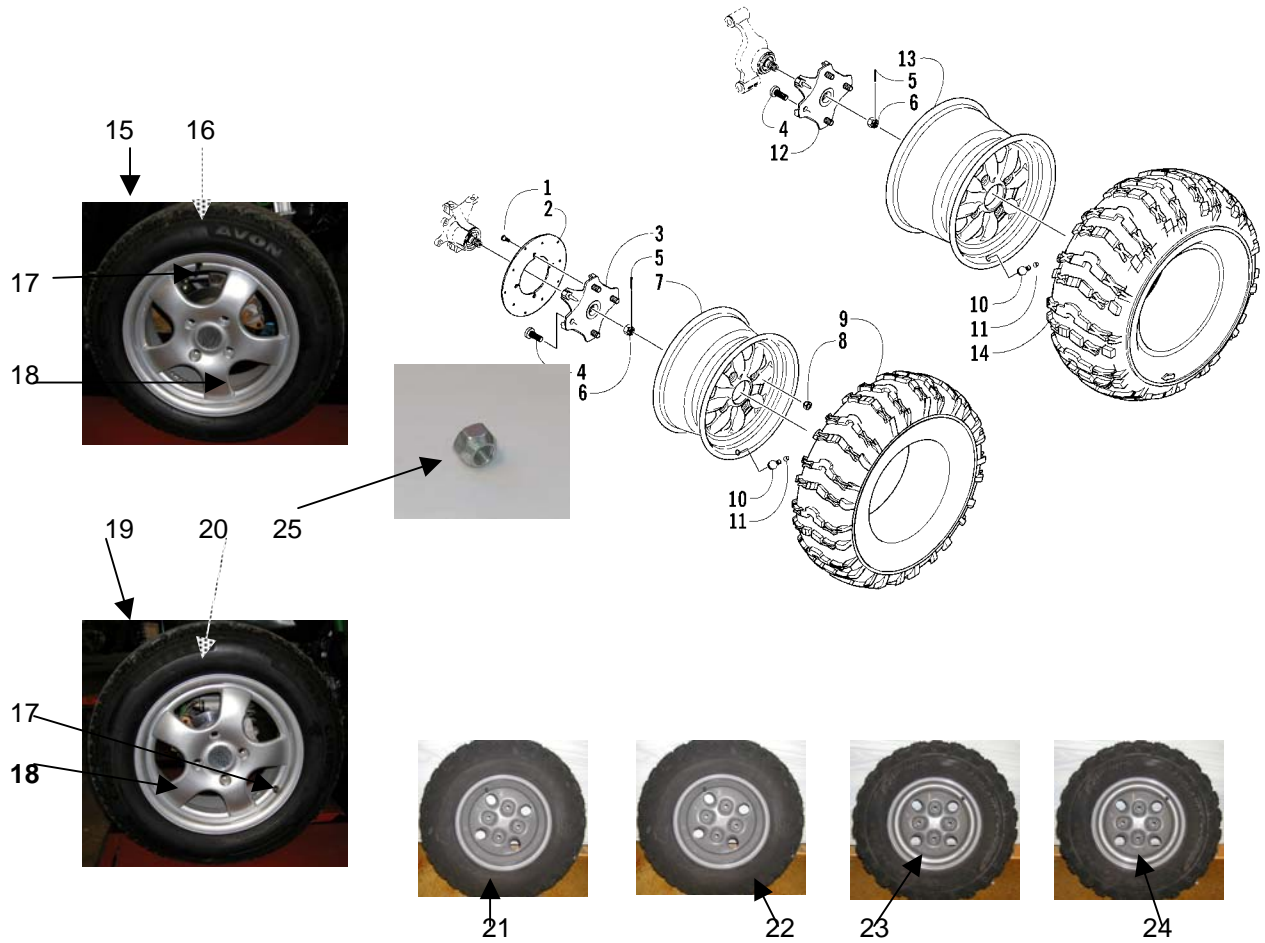

WHEEL AND TIRE ASSEMBLY

0739-534

Ref.	Part No.	Qty.	Description	Ref.	Part No.	Qty.	Description
1	0423-029	12	Screw, Machine	9	1402-100	2	Tire – Front
2	<u>1402-225</u>	3	Disc, Brake	10	0402-064	4	Stem, Valve (inc. 11)
3	0502-599	2	Hub, Wheel-Front (inc. 4)	11	0402-140	4	● Cap, Valve Stem
4	0402-974	16	● Stud, Wheel Hub	12	0502-601	1	Hub, Wheel – Rear – Left (inc. 4)
5	0423-407	4	Pin, Cotter		0502-599	1	Hub, Wheel – Rear – Right (inc. 4)
6	0423-394	4	Nut, Castle	13	1402-115	2	Wheel – Rear – Platinum
7	1402-127	2	Wheel – Front – Platinum		0402-858	2	Wheel – Rear – Gray (Green)
	0402-856	2	Wheel – Front – Gray (Green)	14	1402-137	2	Tire – Rear
8	0423-408	16	Nut, Mounting Wheel				
Homologated ATV's							
15	AC000-203	2	Wheel assy, road tire, front (incl. 16, 17, 18, 16x No. 25)	21	0502-464	1	Wheel, gray RH 25x8-12
16	AC000-202	2	● Road tire, 185/65*15	22	0502-465	1	Wheel, gray LH 25x8-12
17	AC000-209	2	● Valve wheel, road tire	23	0502-505	1	Wheel, gray RH 25x11-12
18	AC000-221	2	● Aluminium Rim Silver	24	0502-506	1	Wheel, gray LH 25x11-12
19	AC000-216	2	Wheel assy., Road tire, rear, (incl. 17, 18, 20)	25	AC007-217	1	Nut, Aluminium Rim Silver
20	AC000-215	2	● Road tire, 205/60*15