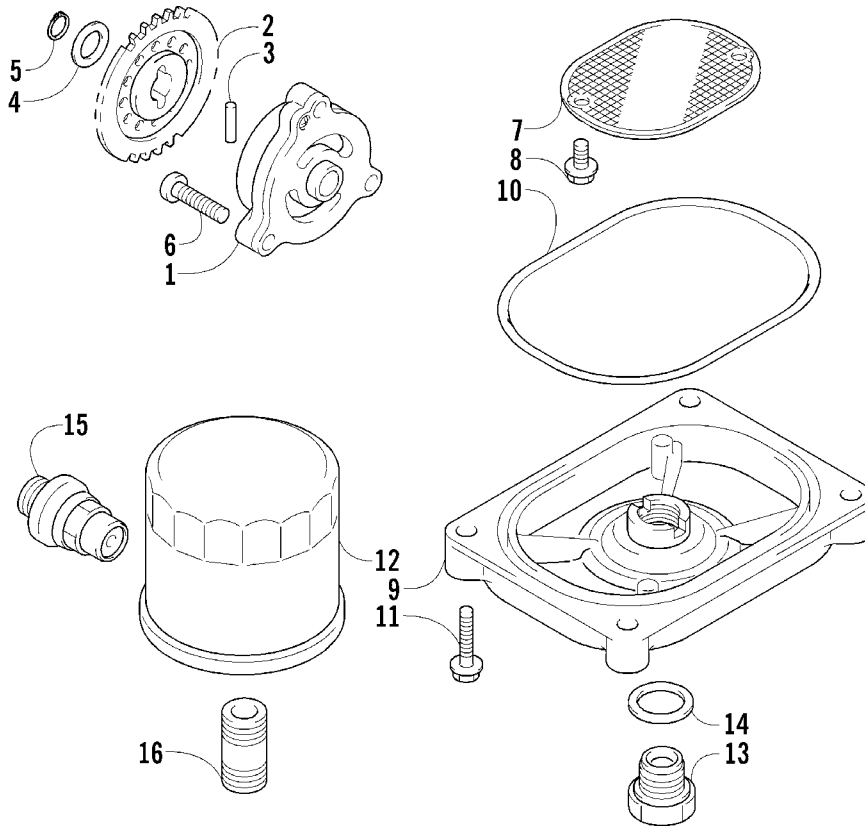

OIL FILTER/PUMP ASSEMBLY

0737-765

Ref.	Part No.	Qty.	Description	Ref.	Part No.	Qty.	Description
1	3402-727	1	Pump, Oil	9	3402-157	1	Cap, Oil Strainer
2	3402-463	1	Gear, Driven	10	3423-077	1	O-Ring
3	3423-046	1	Pin	11	3004-756	4	Screw, Cap
4	3423-443	1	Washer	12	0436-146	1	Filter, Oil
5	3423-184	1	Circlip	13	3402-036	1	Plug, Drain
6	3423-510	3	Screw, Cap	14	3402-012	1	Gasket, Drain Plug
7	3402-156	1	Strainer, Oil	15	3402-154	1	Valve, Oil Relief – Assembly
8	0693-389	2	Screw, Cap	16	3402-158	1	Union, Oil Filter