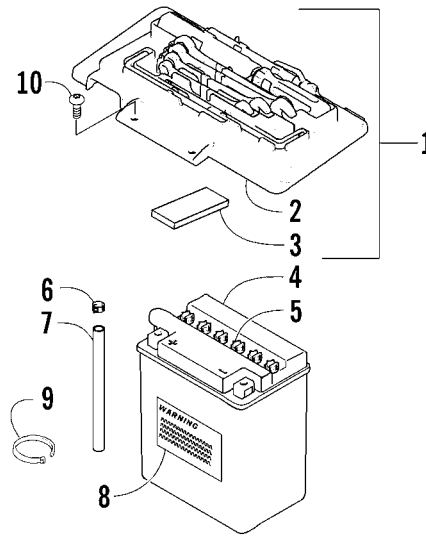

BATTERY ASSEMBLY

0739-740 *Not Illustrated

Ref.	Part No.	Qty.	Description	Ref.	Part No.	Qty.	Description
1	<u>5990-839</u>	1	Battery Cover/Tool Tray Assembly (inc. 2-3)	6	0645-152	1	● Clamp, Hose
2	1406-507	1	● Cover, Battery	7	0645-263	1	● Hose, Battery Vent
3	0406-288	2	● Pad, Battery	8	0645-151	1	● Label, Warning – Battery
*	0444-122	1	Kit, Tool	9	0123-903	4	Cable Tie – 11,5 in.
4	0745-045	1	Battery Assembly (inc. 5-8)	10	8476-616	1	Screw, Machine
5	0645-045	6	● Cap, Battery