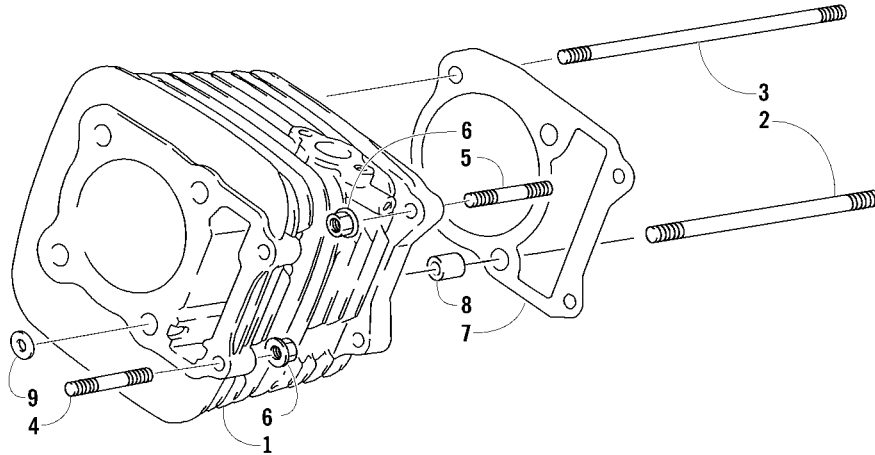

CYLINDER HEAD ASSEMBLY

0739959 *Not Illustrated

Ref.	Part No.	Qty.	Description	Ref.	Part No.	Qty.	Description
1	3402-098	1	Head, Cylinder – Assembly (inc.2 –5)	17	3003-290	4	Gasket
2	3423-043	2	● Pin, Dowel	18	3402-010	4	Gasket, Head Nut
3	3402-099	4	● Guide, Valve	19	0217-632	1	Spark Plug (NGK CR6E)
4	3423-006	4	● Screw, Cap	20	3402-100	2	Cap, Inspection
5	3008-376	2	● Screw, Cap	21	3402-101	2	O-Ring
6	3402-362	1	Gasket, Cylinder Head	22	3004-341	5	Screw, Cap
7	3423-088	2	Pin, Dowel	23	3423-383	1	Bolt, Stud
8	3423-015	2	Screw, Cap	24	3402-035	1	Plug, Cylinder Head
9	3423-016	2	Screw, Cap	25	0570-092	1	Manifold, Intake
10	3423-089	2	Bolt, Stud	26	0470-531	1	O-Ring
11	3423-087	2	Bolt, Stud	27	8476-620	2	Screw, Machine
12	3423-203	1	Bolt, Stud	28	0423-317	1	Clamp
13	3423-007	2	Screw, Cap	29	3530-038	1	Switch, Water Temperature – Assembly
14	3004-376	4	Screw, Cap	30	3413-004	1	Cover, Thermostat
15	3004-488	5	Nut	31	3413-012	1	Thermostat
16	3004-326	1	Nut	*	3402-048	1	Plug, Frost