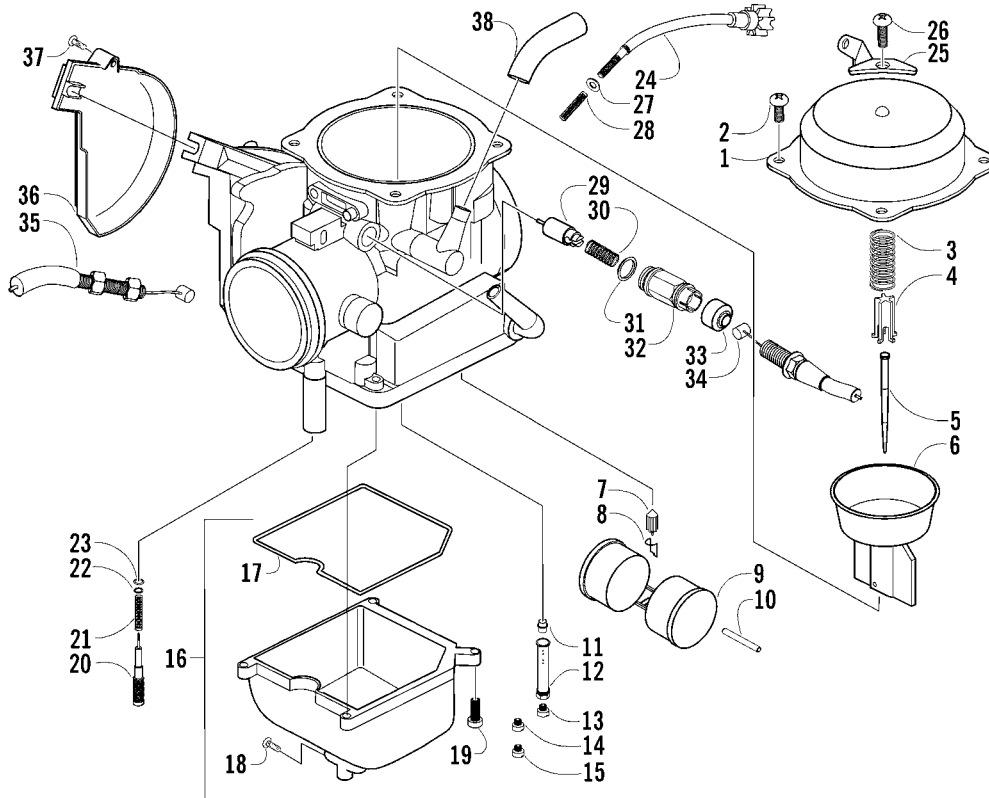

38

WIRING HARNESS ASSEMBLY

0739-716

Ref.	Part No.	Qty.	Description	Ref.	Part No.	Qty.	Description
1	<u>0486-158</u>	1	Harness, Main (inc. 2-7 and two No. 8)	19	0123-010	4	Nut, Expansion
2	0530-008	1	● Cover, Fuse Box	20	3530-039	1	CDI Unit
3	0430-037	1	● Holder, Fuse	21	<u>0412-291</u>	1	Shield, Heat
4	0430-034	3	● Diode	22	0409-009	1	Switch, Brake – Assembly
5	0430-033	3	● Relay	23	0402-991	1	Retainer, Switch
6	0430-032	4	● Fuse – 10 Amp	24	8476-630	2	Screw, Machine
	0430-031	3	● Fuse – 15 Amp	25	3530-028	1	Regulator, Voltage
	0430-030	2	● Fuse – 30 Amp	26	8476-616	1	Screw, Machine
7	<u>0411-828</u>	1	● Decal, Fuse Block	27	0509-011	1	Diode Assembly
8	0123-788	AR	● Cable Tie – 7,5 in.	28	0123-903	AR	Cable Tie – 11,5 in.
9	<u>0445-044</u>	1	Cable, Solenoid/Starter	29	0445-022	2	Receptacle, 12V (inc. 30)
10	0623-038	7	Nut w/Washer	30	0445-034	1	● Nut, Retainer
11	0645-327	1	Boot, Terminal	31	8476-620	1	Screw, Machine
12	<u>0445-046</u>	1	Cable, Battery/Solenoid (inc. one No. 13)	32	3530-027	1	Coil, Ignition – Assembly
13	0645-019	2	● Boot, Terminal	33	3430-009	1	Seal, High Tension Wire
14	<u>0445-036</u>	1	Solenoid	34	3430-007	1	Cap, Spark Plug
15	8476-625	2	Screw, Machine	35	3430-008	1	Seal, Spark Plug
16	<u>0445-045</u>	1	Cable, Battery/Ground	36	0623-966	1	Screw, Self-Tapping
17	0623-121	4	Screw, Machine	37	8053-212	1	Washer, Lock – External Tooth
18	1406-600	1	Tray, Electrical				
Homologated ATV's							
38	AC000-226	1	Harness 2005				