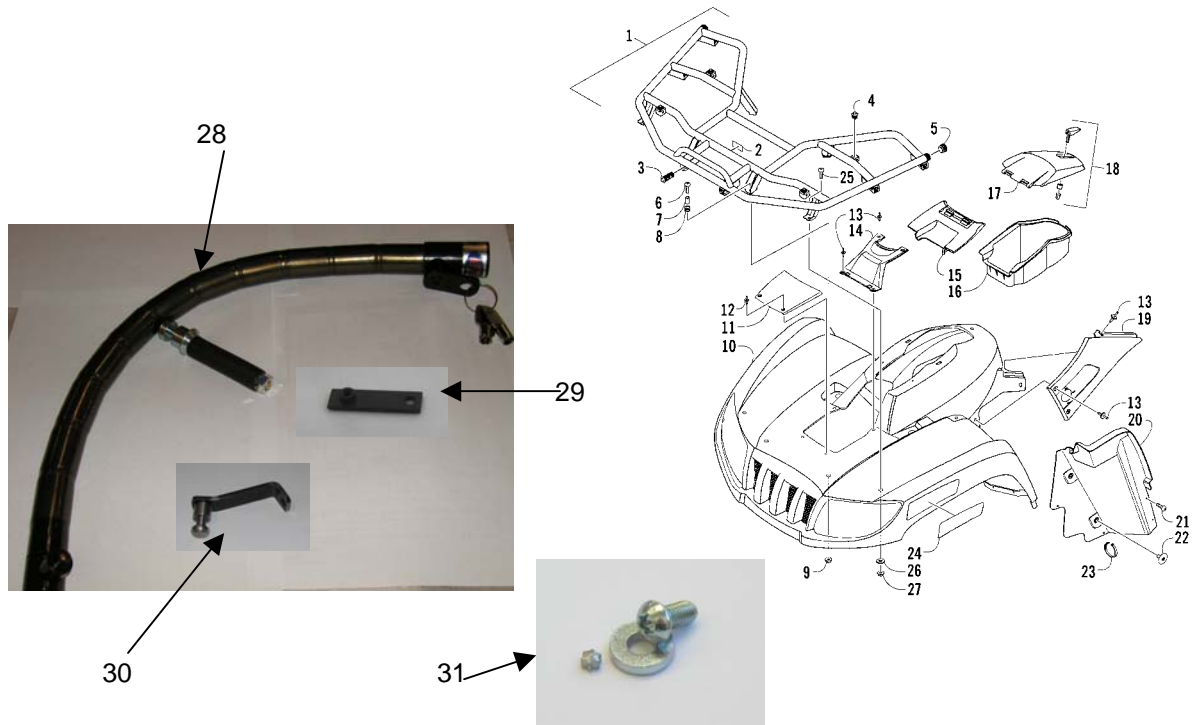

FRONT BODY PANEL ASSEMBLY

0739-662

Ref.	Part No.	Qty.	Description	Ref.	Part No.	Qty.	Description
1	<u>0541-272</u>	1	Rack – Front – Assembly (inc. 2-5)	15	<u>0470-513</u>	1	Cover, Storage Box
2	0411-576	1	● Decal, Warning – Front Rack Load	16	<u>1406-573</u>	1	Box, Storage
3	0411-592	4	● Bushing, Rack	17	<u>0470-514</u>	1	Lid, Storage Box
4	0441-556	6	● Bushing, Rack	18	1406-599	1	Latch, Storage Box
5	<u>1441-049</u>	2	● Plug, Rack	19	<u>1406-313</u>	1	Panel, Side – Right
6	8468-830	4	Screw, Machine		<u>1406-314</u>	1	Panel, Side – Left
7	0423-463	4	Spacer	20	<u>1406-354</u>	1	Panel, Splash – Right
8	0423-465	4	Grommet		<u>1406-355</u>	1	Panel, Splash – Left
9	8432-802	4	Nut, Lock	21	0423-342	4	Screw, Self-Tapping
10	<u>1406-606</u>	1	Panel, Fender – Front	22	0423-101	4	Screw, Body
	<u>1406-605</u>	1	Panel, Fender – Front (Green)	23	0123-788	AR	Cable Tie – 7.5 in.
	<u>1406-607</u>	1	Panel, Fender – Front (Cat Green)	24	<u>0411-818</u>	1	Decal, Reflector – Amber – Right
11	<u>1406-358</u>	1	Cover, Access		<u>0411-819</u>	1	Decal, Reflector – Amber – Left
12	<u>0423-535</u>	2	Rivet, Reinstallable	25	0423-355	2	Screw, Shoulder
13	0623-362	10	Rivet, Reinstallable	26	8050-222	2	Washer
14	1406-484	1	Cover, Steering Post	27	8424-602	2	Nut, Lock
Homologated ATV's							
28	AC000-790	1	Anti theft device	30	AC008-792	1	Holder anti theft device
29	AC000-793	1	Bracket anti theft device	31	AC008-795	1	Star screw