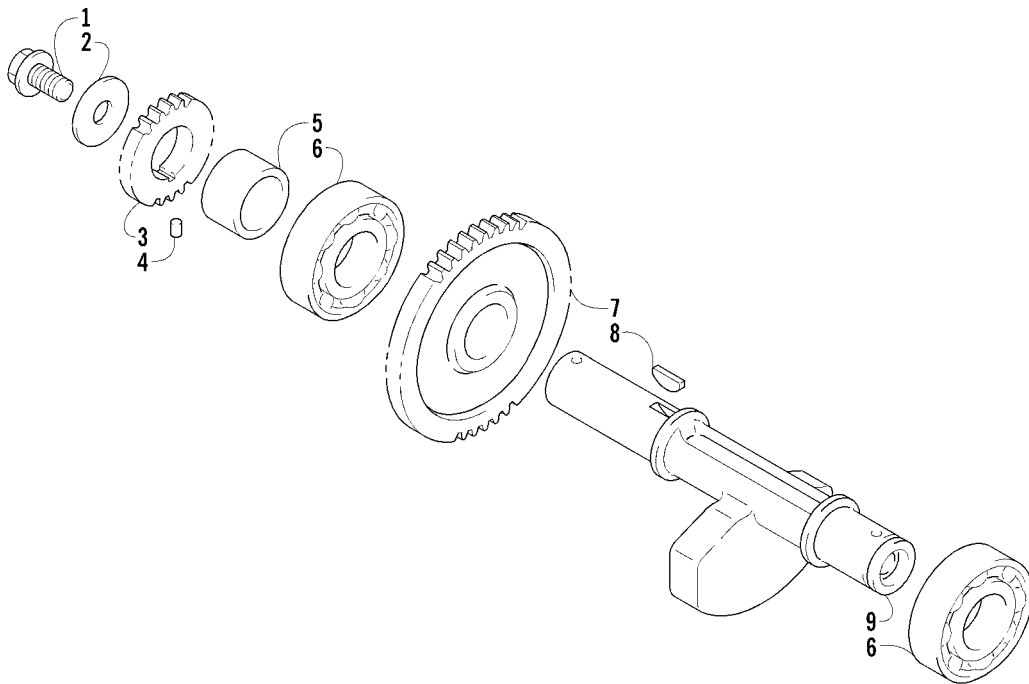

CRANK BALANCER ASSEMBLY

0737-762

Ref.	Part No.	Qty.	Description	Ref.	Part No.	Qty.	Description
1	3423-555	1	Bolt	6	3402-050	2	Bearing
2	3423-401	1	Washer	7	3402-722	1	Gear, Driven
3	3402-390	1	Gear, Oil Pump Drive	8	3004-540	1	Key
4	3423-110	1	Pin	9	3402-458	1	Balancer, Crank
5	3402-461	1	Spacer