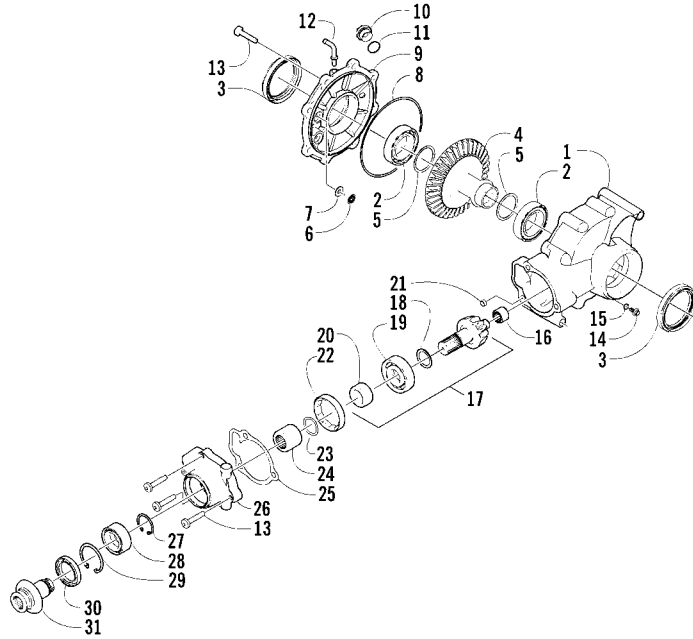

REAR DRIVE GEARCASE ASSEMBLY

(Complete Assembly p/n 0502-642)

0739-580

Ref.	Part No.	Qty.	Description	Ref.	Part No.	Qty.	Description
1	0502-352	1	Housing, Gearcase	15	0423-153	1	● O-Ring
2	0402-393	2	Bearing	16	0402-328	1	Bearing
3	0402-394	2	Seal	17	0502-123	1	Gear, Pinion – Assembly – 10 T (inc. 18-20)
4	1402-032	1	Gear, Ring – 36T	18	0402-424	AR	● Shim
5	0402-405	AR	Shim		0402-425	AR	● Shim
	0402-406	AR	Shim		0402-426	AR	● Shim
	0402-407	AR	Shim		0402-427	AR	● Shim
	0402-408	AR	Shim		0402-428	AR	● Shim
	0402-409	AR	Shim	19	0402-327	1	● Bearing
6	0402-326	1	Button, Thrust	20	0402-336	1	● Collar, Retaining
7	0402-429	AR	Shim	21	0402-411	1	Pin, Dowel
	0402-430	AR	Shim	22	0402-331	1	Collar, Lock
	0402-431	AR	Shim	23	0402-982	1	Washer, Wave
	0402-432	AR	Shim	24	0402-981	1	Collar, Shaft
	0402-433	AR	Shim	25	0402-947	1	Gasket, Flange
8	0423-149	1	O-Ring	26	0502-529	1	Housing, Piston
9	0502-346	1	Cover, Gearcase	27	0423-417	1	Ring, Retaining
10	0402-333	1	Plug, Fill (inc. 11)	28	1402-043	1	Bearing
11	0423-154	1	● O-Ring	29	0423-423	1	Ring, Retaining
12	1402-102	1	Fitting	30	1402-011	1	Seal
13	0423-118	11	Screw, Self-Tapping	31	0502-407	1	Shaft, Input
14	0402-450	1	Plug, Magnetic (inc. 15)