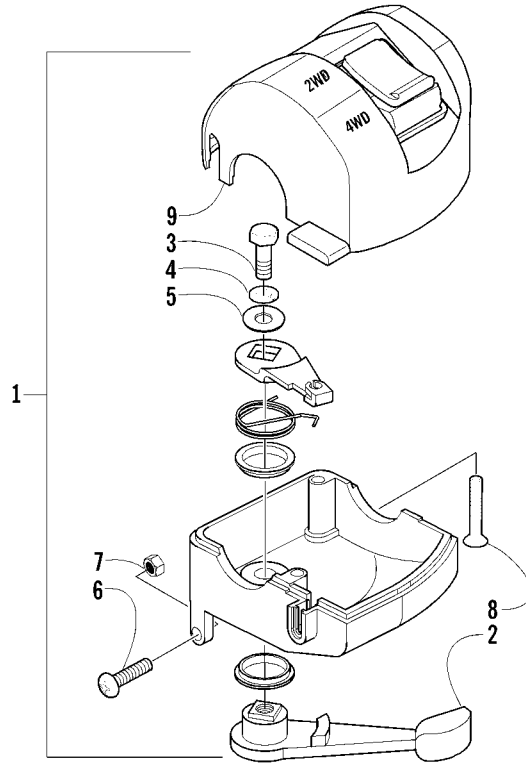

MAGNETO ASSEMBLY

0737-780

Ref.	Part No.	Qty.	Description	Ref.	Part No.	Qty.	Description
1	3430-058	1	Stator Assembly	5	3423-086	1	Nut
2	3430-046	1	Rotor/Flywheel	6	3423-005	3	Bolt
3	3423-162	3	Bolt	7	3430-006	1	Clamp – No. 1
4	0691-785	1	Key	8	3430-005	1	Clamp – No. 2

5

CONTROL SWITCH HOUSING ASSEMBLY

0739-980

Ref.	Part No.	Qty.	Description	Ref.	Part No.	Qty.	Description
1	0509-014	1	Switch, Control – Assembly (inc. 2-3)	3	0409-028	1	● Screw, Cap
2	0409-027	1	● Screw	4	3409-019	1	Cover, Choke Lever
Homologated ATV's							
5	AC000-018	1	Switch combi 2005				