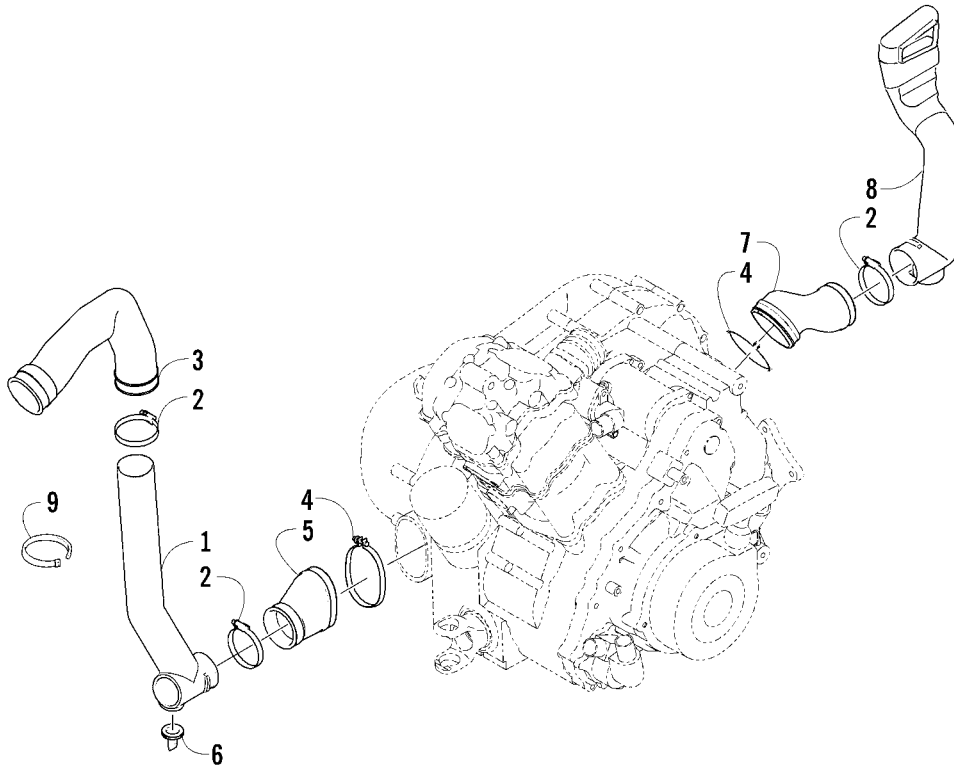

CASE/BELT COOLING ASSEMBLY

0739-713

Ref.	Part No.	Qty.	Description	Ref.	Part No.	Qty.	Description
1	<u>0513-010</u>	1	Duct, Belt Cooling – Front	6	0470-442	1	Valve, Drain
2	0423-380	4	Clamp, Duct	7	0413-055	1	Boot, Duct – Rear
3	<u>0413-092</u>	1	Boot, Air-In	8	<u>0413-094</u>	1	Duct, Belt Cooling – Rear
4	3402-449	2	Clamp, Boot	9	0123-903	1	Cable, Tie – 11,5 in
5	0413-049	1	Boot, Duct - Front