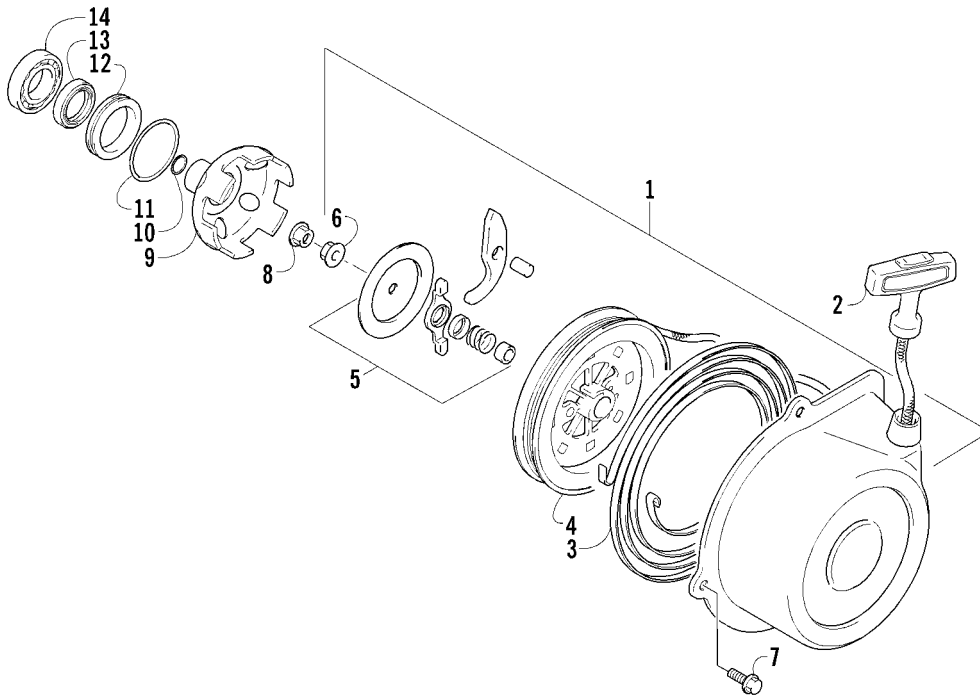

CAMSHAFT/VALVE ASSEMBLY

0737-800

Ref.	Part No.	Qty.	Description	Ref.	Part No.	Qty.	Description
1	3402-723	1	Camshaft	11	3402-148	4	Seat, Spring
2	3402-352	1	Sprocket	12	3402-078	4	Seal, Oil
3	3423-047	1	Pin	13	3402-140	1	Shaft, Rocker Arm
4	3423-073	1	Washer	14	3402-141	1	Shaft, Rocker Arm
5	3423-013	2	Bolt	15	3423-031	2	Washer
6	3423-071	1	C-Ring	16	3402-040	2	Plug, Shaft
7	3402-805	1	Arm, Valve Rocker – Intake (inc. two No. 8-9)	17	3402-012	2	Gasket
8	3423-075	4	● Screw	18	3402-725	2	Valve, Intake
9	3423-076	4	● Nut	19	3402-143	2	Valve, Exhaust
10	3402-139	1	Arm, Valve Rocker – Exhaust (inc. two No. 8-9)	20	3402-726	4	Spring, Valve
				21	3423-541	4	Retainer, Spring
				22	3402-147	8	Cotter, Valve

CAM CHAIN ASSEMBLY

0732-308

Ref.	Part No.	Qty.	Description	Ref.	Part No.	Qty.	Description
1	3402-353	1	Chain, Cam	6	3402-136	1	Adjuster, Tensioner – Assembly
2	3402-355	1	Guide, Chain	7	3402-137	1	Gasket
3	3402-356	1	Tensioner, Chain	8	3004-475	2	Screw, Cap
4	3423-074	1	Bolt	9	3003-290	2	Gasket
5	3003-188	1	Washer				