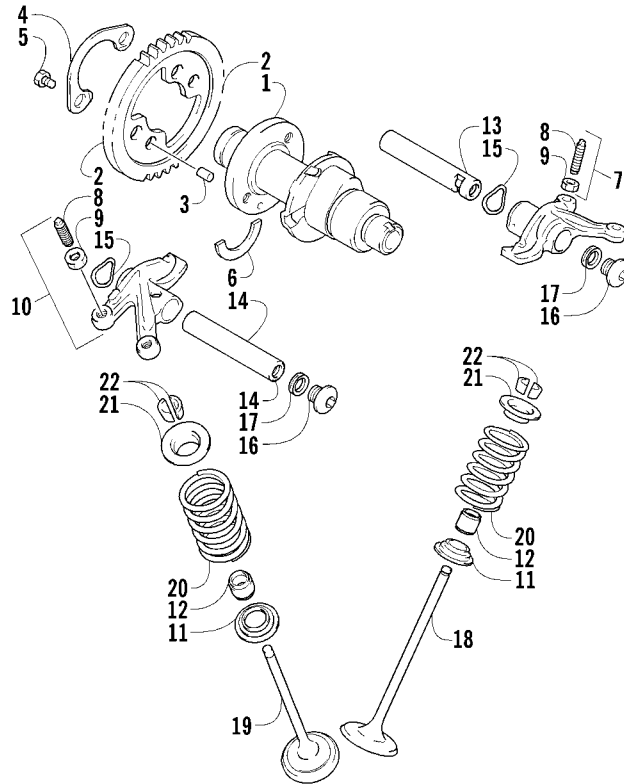

CRANKSHAFT ASSEMBLY

0737-077

Ref.	Part No.	Qty.	Description	Ref.	Part No.	Qty.	Description
1	3402-883	1	Crankshaft Assembly (inc. 2-7)	9	3402-054	1	Bearing – Left
2	3402-376	1	● Rod, Connecting	10	3402-188	1	Retainer, Oil Seal – Left
3	3402-377	1	● Pin, Crank	11	3402-788	1	Piston Set (inc. 12-14)
4	3402-717	1	● Bearing	12	3402-719	1	● Piston
5	3423-351	2	● Washer	13	3402-720	1	● Ring, Piston – Set
6	3402-834	1	● Crankshaft – Right	14	3423-344	2	● Circlip, Piston Set
7	3402-705	1	● Crankshaft – Left	15	3402-375	1	Pin, Piston
8	3402-058	1	Bearing – Right	16	3423-018	3	Screw

STARTER CLUTCH ASSEMBLY

0735-612

Ref.	Part No.	Qty.	Description	Ref.	Part No.	Qty.	Description
1	3402-813	1	Gear, Starter Idler – No.1	6	3402-457	1	Clutch, Starter – Set (inc. 7)
2	3423-331	1	Pin	7	3402-063	1	● Bearing
3	3402-349	1	Gear, Starter Idler – No.2	8	3423-104	1	Washer
4	3423-396	1	Spacer, Starter Idler	9	3423-509	6	Screw, Cap
5	3423-397	1	Gear No. 2 Pin				

CRANK BALANCER ASSEMBLY

0737-762

Ref.	Part No.	Qty.	Description	Ref.	Part No.	Qty.	Description
1	3423-555	1	Bolt	6	3402-050	2	Bearing
2	3423-401	1	Washer	7	3402-722	1	Gear, Driven
3	3402-390	1	Gear, Oil Pump Drive	8	3004-540	1	Key
4	3423-110	1	Pin	9	3402-458	1	Balancer, Crank
5	3402-461	1	Spacer				

CAM CHAIN ASSEMBLY

0732-308

Ref.	Part No.	Qty.	Description	Ref.	Part No.	Qty.	Description
1	3402-353	1	Chain, Cam	6	3402-136	1	Adjuster, Tensioner – Assembly
2	3402-355	1	Guide, Chain	7	3402-137	1	Gasket
3	3402-356	1	Tensioner, Chain	8	3004-475	2	Screw, Cap
4	3423-074	1	Bolt	9	3003-290	2	Gasket
5	3003-188	1	Washer				