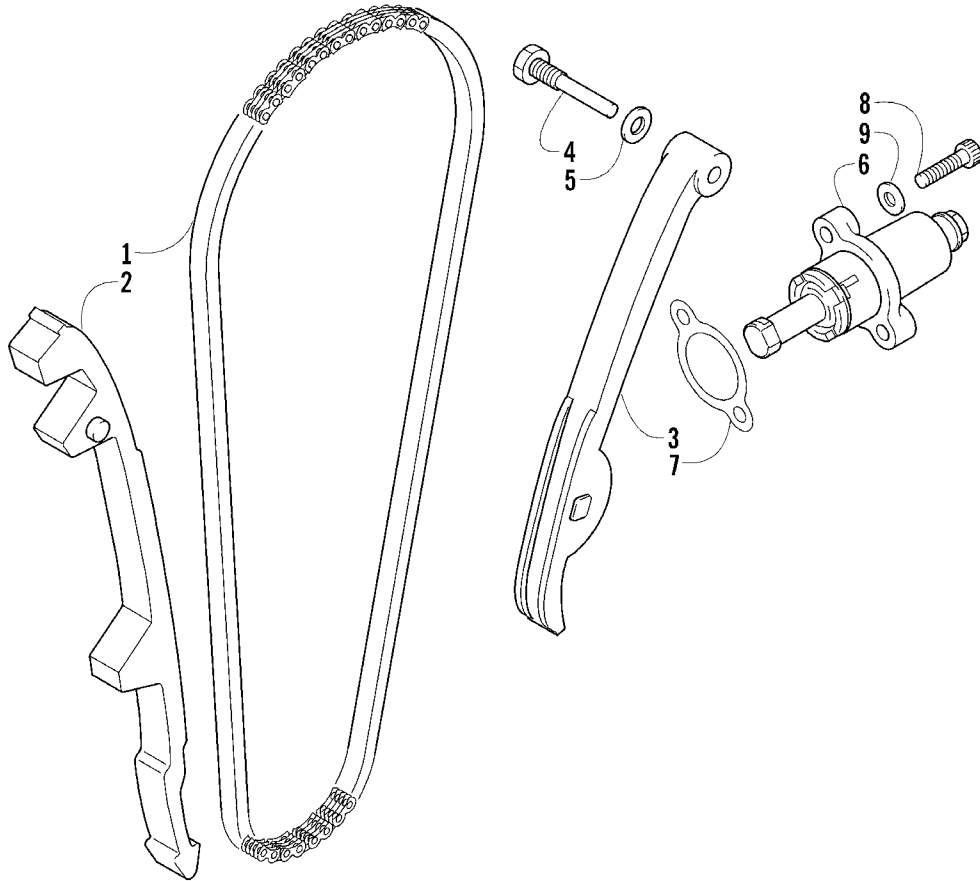

CRANK BALANCER ASSEMBLY

0737-762

Ref.	Part No.	Qty.	Description	Ref.	Part No.	Qty.	Description
1	3423-555	1	Bolt	6	3402-050	2	Bearing
2	3423-401	1	Washer	7	3402-722	1	Gear, Driven
3	3402-390	1	Gear, Oil Pump Drive	8	3004-540	1	Key
4	3423-110	1	Pin	9	3402-458	1	Balancer, Crank
5	3402-461	1	Spacer				

CAM CHAIN ASSEMBLY

0732-308

Ref.	Part No.	Qty.	Description	Ref.	Part No.	Qty.	Description
1	3402-353	1	Chain, Cam	6	3402-136	1	Adjuster, Tensioner – Assembly
2	3402-355	1	Guide, Chain	7	3402-137	1	Gasket
3	3402-356	1	Tensioner, Chain	8	3004-475	2	Screw, Cap
4	3423-074	1	Bolt	9	3003-290	2	Gasket
5	3003-188	1	Washer				