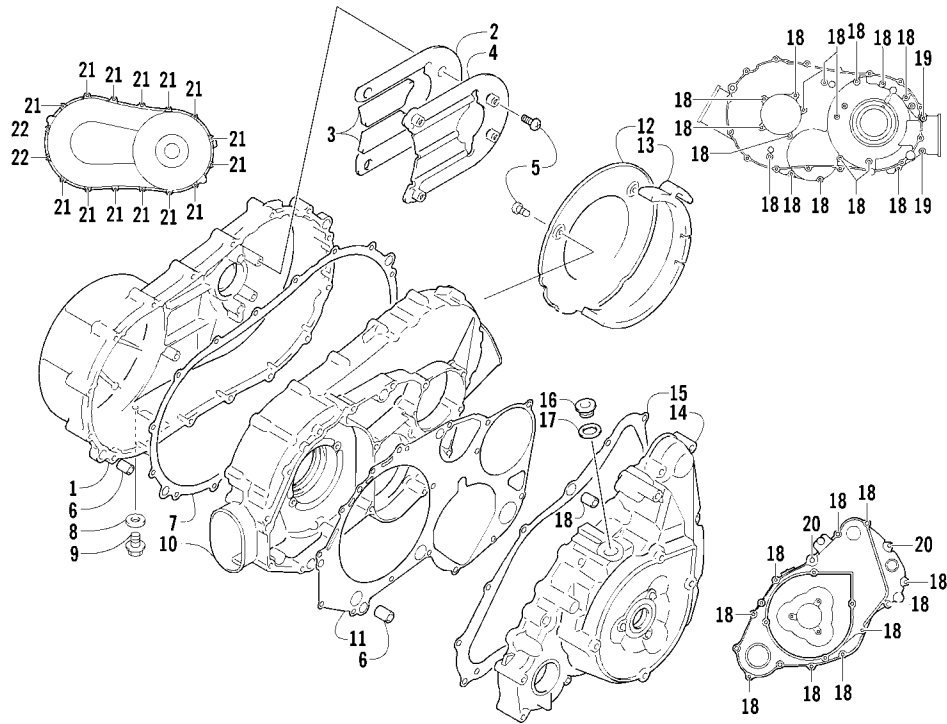

CRANKCASE ASSEMBLY

0737-757

Ref.	Part No.	Qty.	Description	Ref.	Part No.	Qty.	Description
1	3402-708	1	Crankcase Assembly (inc. two No. 2 & 13-14)	12	3423-387	1	● Bolt
2	3423-088	4	● Pin, Dowel	13	3423-388	1	● Bolt
3	3004-822	1	● Pin, Dowel	14	3423-308	1	● Bolt
4	3423-091	4	● Bolt	15	3402-439	1	Housing, Secondary Shaft Bearing
5	3423-119	3	● Bolt	16	3423-506	3	Bolt
6	3423-092	3	● Bolt	17	3402-437	1	Pipe, Breather
7	3004-880	4	● Bolt	18	3423-389	1	Bolt, Breather Pipe
8	3005-332	1	● Bolt	19	3402-214	1	Plug, Oil Pressure
9	3423-385	1	● Bolt	20	3402-012	1	Gasket, Oil Pressure Plug
10	3402-436	2	● Gasket	21	3402-438	1	Stick, Oil Level
11	3423-386	1	● Plug	22	3423-055	1	O-Ring, Oil Level Stick