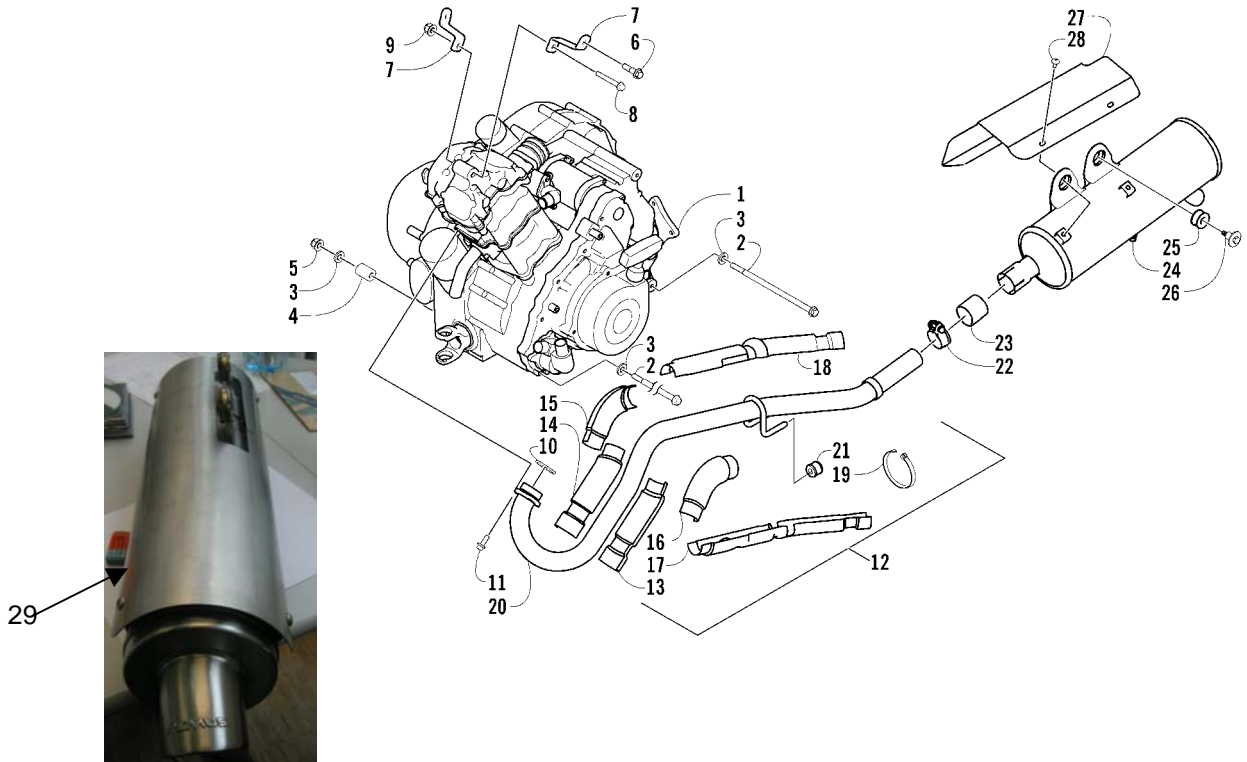

ENGINE AND EXHAUST

0739-711

Ref.	Part No.	Qty.	Description	Ref.	Part No.	Qty.	Description
1	0462-029	1	Engine	15	<u>0412-261</u>	1	● Shield, Exhaust Pipe – Inner – Middle
2	0423-405	2	Screw, Cap	16	<u>0412-262</u>	1	● Shield, Exhaust Pipe – Outer – Middle
3	0423-426	4	Washer, Engine	17	<u>0412-264</u>	1	● Shield, Exhaust Pipe – Outer – Rear
4	0423-042	2	Spacer	18	<u>0412-263</u>	1	● Shield, Exhaust Pipe – Inner Rear
5	8428-002	2	Nut, Lock	19	<u>0423-524</u>	5	● Tie, Band
6	8408-816	2	Screw, Cap	20	0512-181	1	● Pipe, Exhaust
7	<u>1506-632</u>	1	Bracket, Engine – Right	21	0412-215	2	Bushing, Exhaust Pipe
	<u>1506-633</u>	1	Bracket, Engine – Left	22	<u>0512-209</u>	1	Clamp, Muffler
8	8408-860	1	Screw, Cap	23	<u>0412-183</u>	1	Seal, Muffler
9	8424-802	3	Nut	24	<u>0512-180</u>	1	Muffler
10	0412-007	1	Seal, Exhaust	25	<u>0412-253</u>	2	Bushing, Muffler
11	8408-820	2	Screw, Cap	26	0423-476	2	Screw, Shoulder
12	<u>0512-214</u>	1	Pipe, Exhaust – Assembly (inc. 13-20)	27	<u>0412-242</u>	1	Cover, Muffler
13	<u>0412-260</u>	1	● Shield, Exhaust Pipe – Outer – Front	28	8477-610	4	Screw, Machine
14	<u>0412-259</u>	1	● Shield, Exhaust Pipe – Inner - Front				
Homologated ATV's							
29	AC000-706	1	Exhaust ACE6