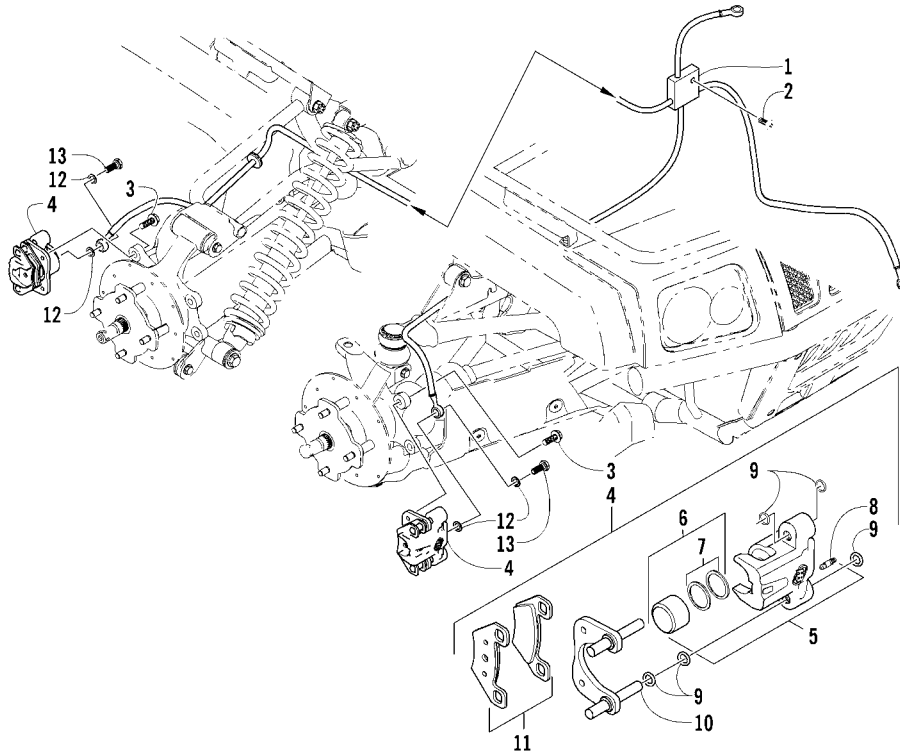

HYDRAULIC BRAKE ASSEMBLY

0739-796

Ref.	Part No.	Qty.	Description	Ref.	Part No.	Qty.	Description
1	0502-627	1	Hose, Brake – Assembly	6	0502-606	3	● ● Piston/Seal Set (inc. 7)
2	8476-625	1	Screw, Cap	7	0502-607	3	● ● ● Seal Set
3	8408-820	6	Screw, Cap	8	0502-609	3	● ● Valve, Bleed
4	0502-602	1	Caliper, Brake – Right Front (inc. 5-11)	9	0502-608	3	● O-Ring, Guide – Set
	0502-610	2	Caliper, Brake – Left Front and Right Rear (inc.5-11)	10	0502-605	3	● Bracket Assembly
5	0502-603	1	● Housing, Caliper – Assembly – Right Front (inc. 6-8)	11	0502-604	3	● Pad, Brake – Set
	0502-611	2	● Housing, Caliper – Assembly – Left Front and Right Rear (inc. 6-8)	12	0423-178	8	Washer, Crush
				13	0423-413	4	Bolt, Banjo Fitting