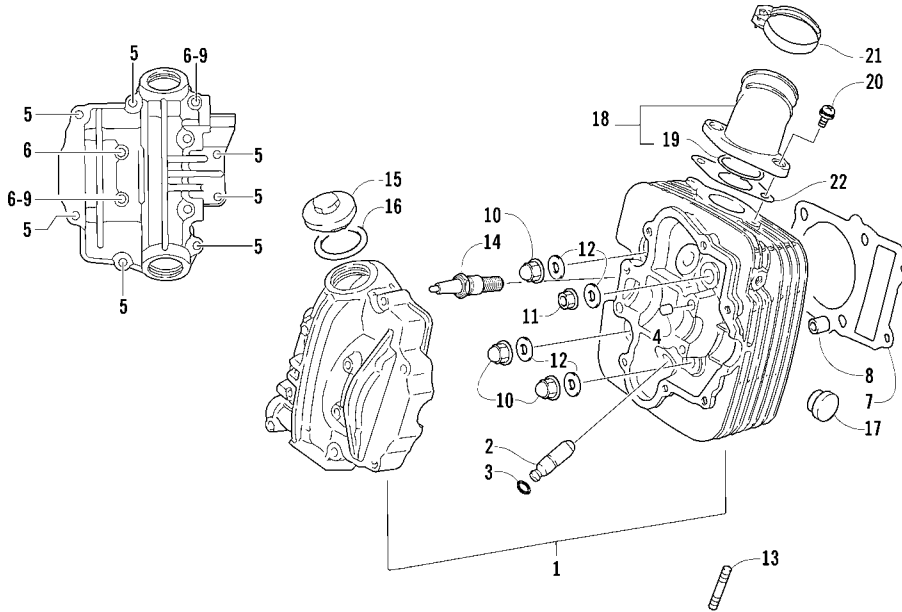

CYLINDER HEAD ASSEMBLY

0739959 *Not Illustrated

Ref.	Part No.	Qty.	Description	Ref.	Part No.	Qty.	Description
1	3402-098	1	Head, Cylinder – Assembly (inc.2 –5)	17	3003-290	4	Gasket
2	3423-043	2	● Pin, Dowel	18	3402-010	4	Gasket, Head Nut
3	3402-099	4	● Guide, Valve	19	0217-632	1	Spark Plug (NGK CR6E)
4	3423-006	4	● Screw, Cap	20	3402-100	2	Cap, Inspection
5	3008-376	2	● Screw, Cap	21	3402-101	2	O-Ring
6	3402-362	1	Gasket, Cylinder Head	22	3004-341	5	Screw, Cap
7	3423-088	2	Pin, Dowel	23	3423-383	1	Bolt, Stud
8	3423-015	2	Screw, Cap	24	3402-035	1	Plug, Cylinder Head
9	3423-016	2	Screw, Cap	25	0570-092	1	Manifold, Intake
10	3423-089	2	Bolt, Stud	26	0470-531	1	O-Ring
11	3423-087	2	Bolt, Stud	27	8476-620	2	Screw, Machine
12	3423-203	1	Bolt, Stud	28	0423-317	1	Clamp
13	3423-007	2	Screw, Cap	29	3530-038	1	Switch, Water Temperature – Assembly
14	3004-376	4	Screw, Cap	30	3413-004	1	Cover, Thermostat
15	3004-488	5	Nut	31	3413-012	1	Thermostat
16	3004-326	1	Nut	*	3402-048	1	Plug, Frost