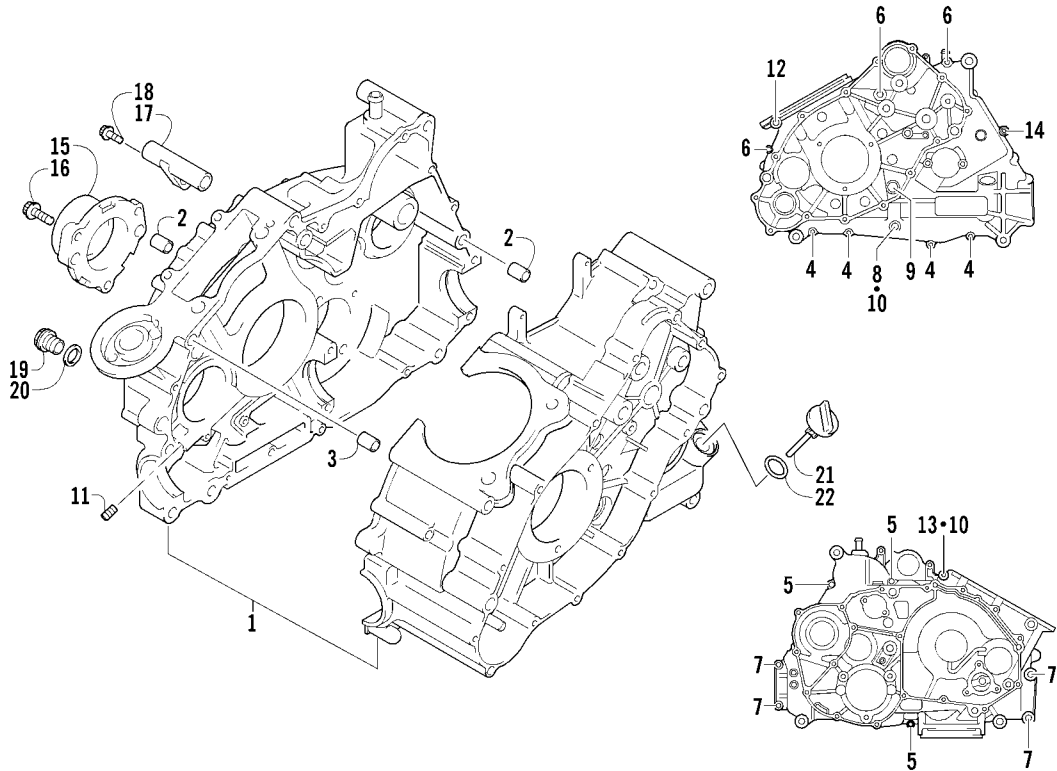

CRANKCASE ASSEMBLY

0737-757

Ref.	Part No.	Qty.	Description	Ref.	Part No.	Qty.	Description
1	3402-708	1	Crankcase Assembly (inc. two No. 2 & 13-14)	12	3423-387	1	● Bolt
2	3423-088	4	● Pin, Dowel	13	3423-388	1	● Bolt
3	3004-822	1	● Pin, Dowel	14	3423-308	1	● Bolt
4	3423-091	4	● Bolt	15	3402-439	1	Housing, Secondary Shaft Bearing
5	3423-119	3	● Bolt	16	3423-506	3	Bolt
6	3423-092	3	● Bolt	17	3402-437	1	Pipe, Breather
7	3004-880	4	● Bolt	18	3423-389	1	Bolt, Breather Pipe
8	3005-332	1	● Bolt	19	3402-214	1	Plug, Oil Pressure
9	3423-385	1	● Bolt	20	3402-012	1	Gasket, Oil Pressure Plug
10	3402-436	2	● Gasket	21	3402-438	1	Stick, Oil Level
11	3423-386	1	● Plug	22	3423-055	1	O-Ring, Oil Level Stick