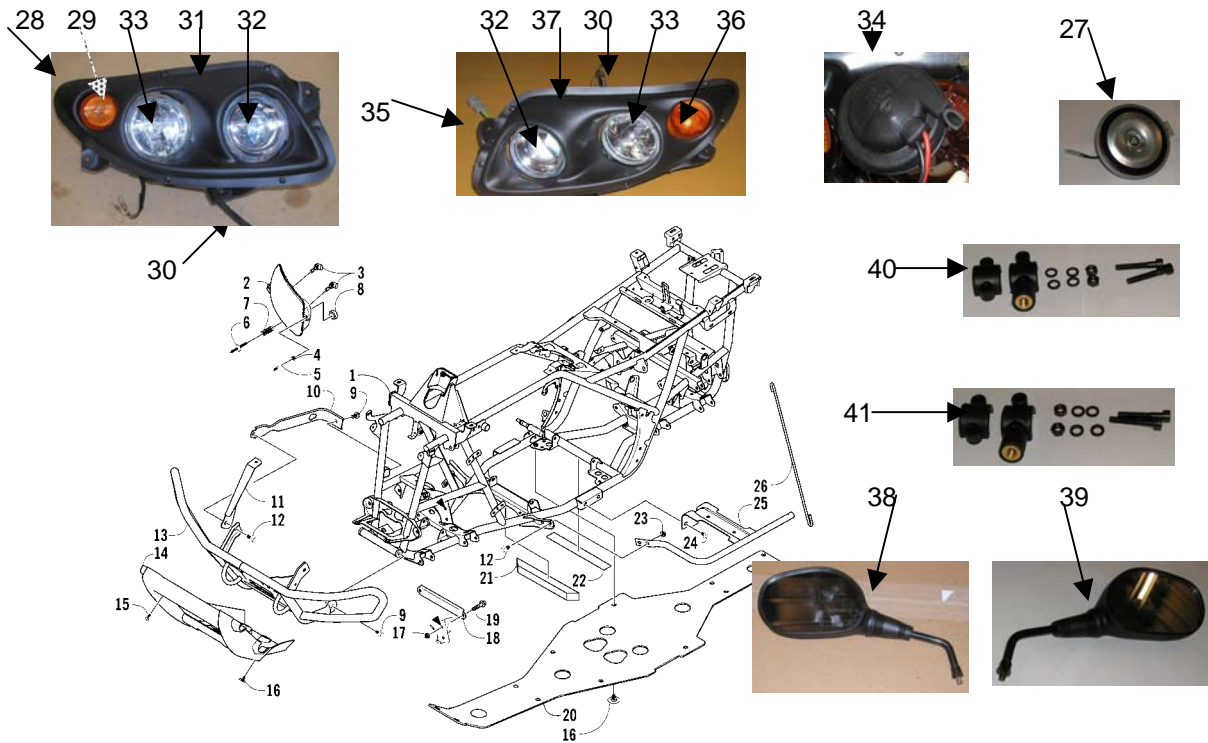

FRAME AND RELATED PARTS

0739-686

Ref.	Part No.	Qty.	Description	Ref.	Part No.	Qty.	Description
1	1506-512	1	Frame, Main	13	1506-195	1	Bumper
2	0509-016	1	Headlight Assembly – Right (inc. 3-4)	14	1406-360	1	Grille, Bumper
	0509-018	1	Headlight Assembly – Left (inc. 3-4)	15	8477-616	2	Screw, Machine
3	0409-055	4	● Bulb, Headlight	16	0423-101	14	Screw, Body
4	0423-452	4	● Socket, Mounting	17	8428-002	2	Nut, Lock
5	0423-515	4	Stud, Mounting – Headl.	18	1506-429	1	Brace, A-Arm
6	0423-514	2	Stud, Adjuster – Headli.,	19	8409-025	2	Screw, Cap
7	0423-522	2	Spring, Adjuster	20	1406-030	1	Panel, Belly
8	0423-513	2	Knob, Adjuster	21	1506-067	1	Foam, Frame
9	8409-020	4	Screw, Cap	22	0406-289	1	Pad, Frame
10	0506-653	1	Channel, Bumper Mounting – Right	23	8424-802	4	Nut, Flange
	1506-596	1	Channel, Bumper Mounting – Left	24	8409-016	4	Screw, Cap
11	1506-562	1	Bracket, Mounting – Bumper – Right	25	1506-380	1	Footrest – Right
	1506-563	1	Bracket, Mounting – Bumper – Left		1506-379	1	Footrest – Left
12	8408-816	6	Screw, Cap	26	1406-298	2	Rod, Support
Homologated ATV's				34	● AC000-247	2	Rubber, cover headl2005
27	AC000-158	1	horn	35	AC000-249	1	Headlight assy., left (incl. 30,32,33,34,36,37)
28	AC000-248	1	Headlight assy., right (incl. 29-34)	36	● AC000-145	1	Indicator, left
29	● AC000-146	1	Indicator, right	37	● AC000-235	1	Faceplate, headlight left
30	● AC000-227	1	Harness, headlight	38	AC000-751	1	Mirror left
31	● AC000-236	1	Faceplate, headlight r.	39	AC000-752	1	Mirror right
32	● AC000-245	1	Headlight, low beam	40	AC000-753	1	Mirror mounting left
33	● AC000-246	1	Headlight, high beam	41	AC000-754	1	Mirror mounting right