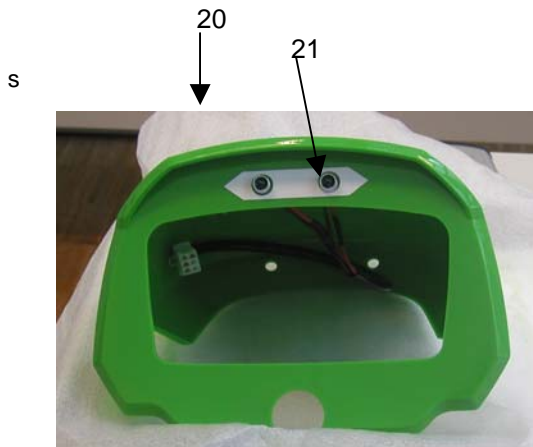

HANDLEBAR ASSEMBLY

0739-775

Ref.	Part No.	Qty.	Description	Ref.	Part No.	Qty.	Description
1	<u>0505-448</u>	1	Tube, Handlebar	10	<u>1506-592</u>	1	Bracket, Mounting – Instrument Pod
2	<u>0405-148</u>	2	Plug, Handlebar	11	<u>0405-171</u>	1	Instrument Pod
3	<u>0405-149</u>	2	End Cap, Handlebar		<u>0405-172</u>	1	Instrument Pod (Green)
4	8050-247	2	Washer		<u>0405-173</u>	1	Instrument Pod (Cat Green)
5	8477-845	2	Screw, Machine	12	0623-362	2	Rivet, Reinstallable
6	<u>0405-147</u>	2	Grip, Handlebar	13	0423-356	1	Screw, Shoulder
7	<u>0409-013</u>	1	Cover, Key	14	<u>0420-054</u>	1	Gauge, Digital
8	3430-040	1	Switch, Ignition – Assembly (inc. 9)	15	8424-602	1	Nut, Flange
9	3409-007	1	● Key, Ignition – Blank (C Series)	16	0423-448	2	Grommet
	3409-011	1	● Key, Ignition – Blank (D Series)	17	<u>0502-527</u>	1	Control, Differential Lock (inc.18)
	3409-012	1	● Key, Ignition – Blank (E Series)	18	<u>0502-613</u>	1	● Clamp, Differential Lock Control-Kit
	3409-013	1	● Key, Ignition – Blank (F Series)	19	<u>0487-030</u>	1	Cable, Differential Lock
Homologated ATV's							
20	AC005-024 – 026	1	Pod speed assy. (incl. 21) (No. depends on the colour)	21	● AC000-151	2	Control indicator
20a	AC005-024		Pod red				
20b	AC005-025		Pod green				
20c	AC005-026		Pod lime green