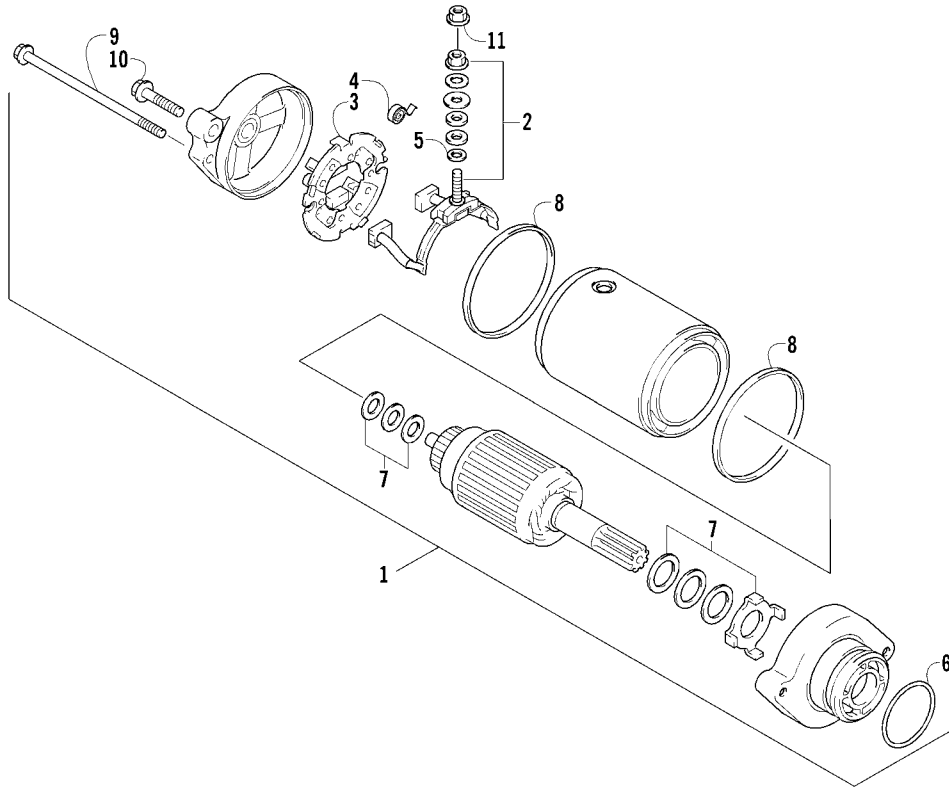

STARTER MOTOR ASSEMBLY

0737-779

Ref.	Part No.	Qty.	Description	Ref.	Part No.	Qty.	Description
1	3545-015	1	Motor, Starter Assembly (inc. 2-9)	7	3436-001	1	● Washer Set
2	3008-094	1	● Terminal Set, Brush	8	3008-553	2	● O-Ring
3	3008-095	1	● Holder Set, Brush	9	3423-085	2	● Through-Bolt
4	3008-096	4	● Spring, Brush	10	3423-162	2	Screw, Cap
5	3008-164	1	● O-Ring	11	3423-195	1	Nut
6	3423-084	1	● O-Ring