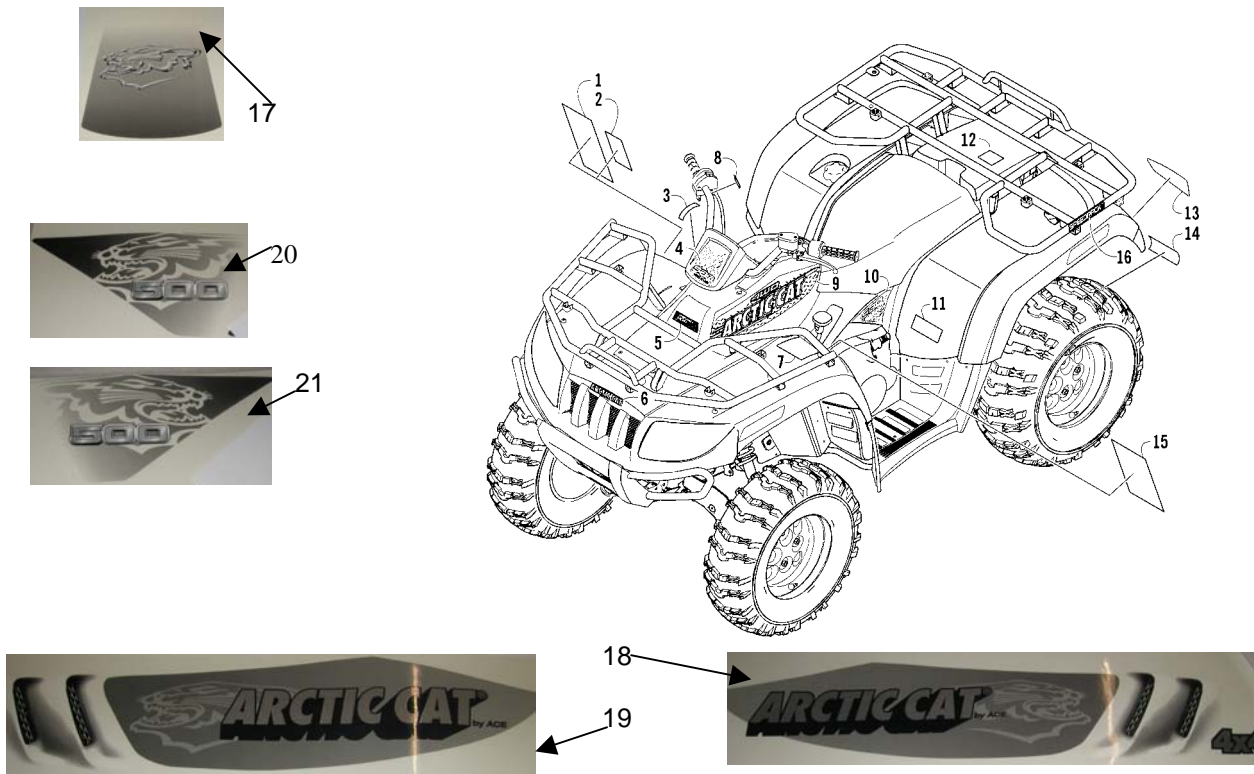

DECALS

0739-676

Ref.	Part No.	Qty.	Description	Ref.	Part No.	Qty.	Description
1	0411-666	1	Decal, Warning – Reverse/Pre-Ride	10	<u>0411-872</u>	1	Decal, Side – Lower Right
2	<u>0411-835</u>	1	Decal, Warning – Turn/Hill		<u>0411-873</u>	1	Decal, Side – Lower Left
3	0411-426	1	Decal, Warning – Clutch Cover		<u>0411-870</u>	1	Decal, Side – Lower Right (Green)
4	<u>0411-844</u>	1	Decal, Instrument Pod		<u>0411-871</u>	1	Decal, Side – Lower Left (Green)
	<u>0411-843</u>	1	Decal, Instrument Pod (Green)		<u>0411-874</u>	1	Decal, Side – Lower Right (Cat Green)
	<u>0411-845</u>	1	Decal, Instrument Pod (Cat Green)		<u>0411-875</u>	1	Decal, Side – Lower Left (Cat Green)
5	<u>0411-964</u>	1	Decal, Crest	11	0411-430	1	Decal, Warning – Tire Pressure
6	<u>0411-840</u>	1	Decal, Front	12	0411-435	1	Decal, Passenger
	<u>0411-839</u>	1	Decal, Front (Green)	13	<u>0411-890</u>	1	Decal, Rear – Right
	<u>0411-841</u>	1	Decal, Front (Cat Green)		<u>0411-891</u>	1	Decal, Rear – Left
7	0411-401	1	Decal, Warning – Age		<u>0411-888</u>	1	Decal, Rear – Right (Green)
8	<u>0411-966</u>	1	Decal– Differential Lock		<u>0411-889</u>	1	Decal, Rear – Left (Green)
9	<u>0411-854</u>	1	Decal, Side – Upper Right		<u>0411-892</u>	1	Decal, Rear – Right (Cat Green)
	<u>0411-855</u>	1	Decal, Side – Upper Left		<u>0411-893</u>	1	Decal, Rear – Left (Cat Green)
	<u>0411-852</u>	1	Decal, Side – Upper Right	14	0411-267	1	Decal, Warning – Towing
	<u>0411-853</u>	1	Decal, Side – Upper Left	15	0411-218	1	Decal, Warning – General
	<u>0411-856</u>	1	Decal, Side – Upper Right	16	<u>0411-965</u>	1	Decal, “Speedrack”
	<u>0411-857</u>	1	Decal, Side – Upper Left				
Homologated ATV's							
17	AC000-639	1	Decal head	20	AC000-646	1	Decal 500 LH
18	AC000-644	1	Decal side ACE LH	21	AC000-647	1	Decal 500 RH
19	AC000-645	1	Decal side ACE RH