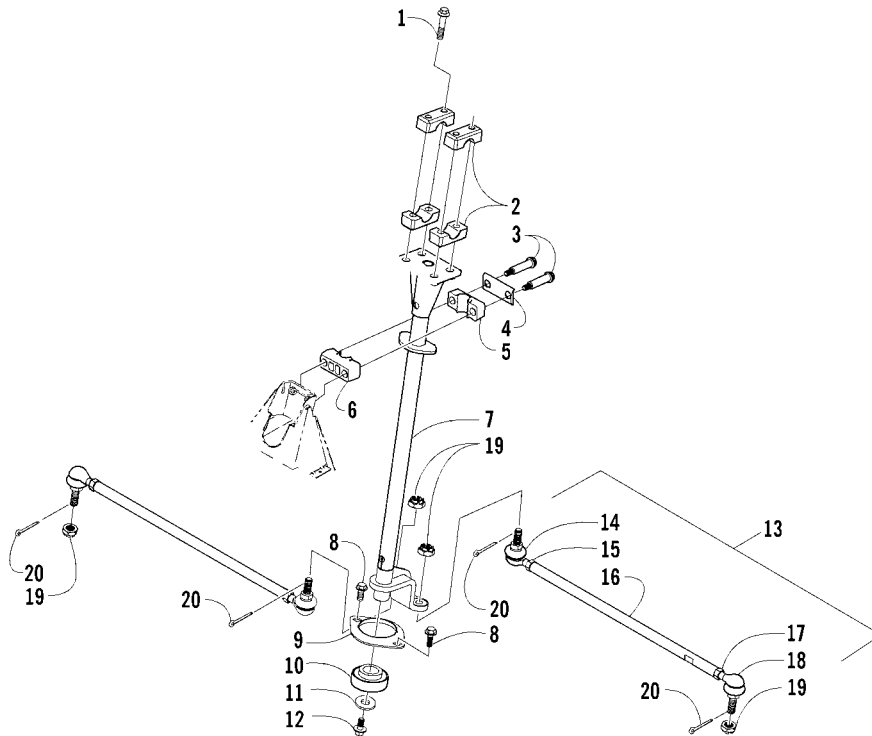

STEERING POST ASSEMBLY

0739-774

Ref.	Part No.	Qty.	Description	Ref.	Part No.	Qty.	Description
1	8408-860	4	Screw, Cap	11	0423-073	1	Washer
2	0405-035	4	Cap, Steering Adjuster	12	8409-020	1	Screw, Cap
3	0423-505	2	Screw, Shoulder	13	0505-408	2	Tie Rod – Assembly (inc. 14-18)
4	0405-166	1	Cap. Housing	14	0405-083	2	● Ball Joint, Tie Rod – Left
5	0405-138	1	Housing, Lower	15	0423-013	2	● Nut – Left
6	0405-139	1	Housing, Upper	16	0405-107	2	● Tie Rod
7	0505-451	1	Post, Steering	17	8420-002	2	● Nut – Right
8	8408-816	2	Screw, Cap	18	0405-082	2	● Ball Joint, Tie Rod – Right
9	0602-233	1	Flange, Bearing	19	0423-157	4	Nut, Top Lock
10	0405-052	1	Bearing w/Inverted Oil Seal	20	0623-175	4	Pin, Cotter