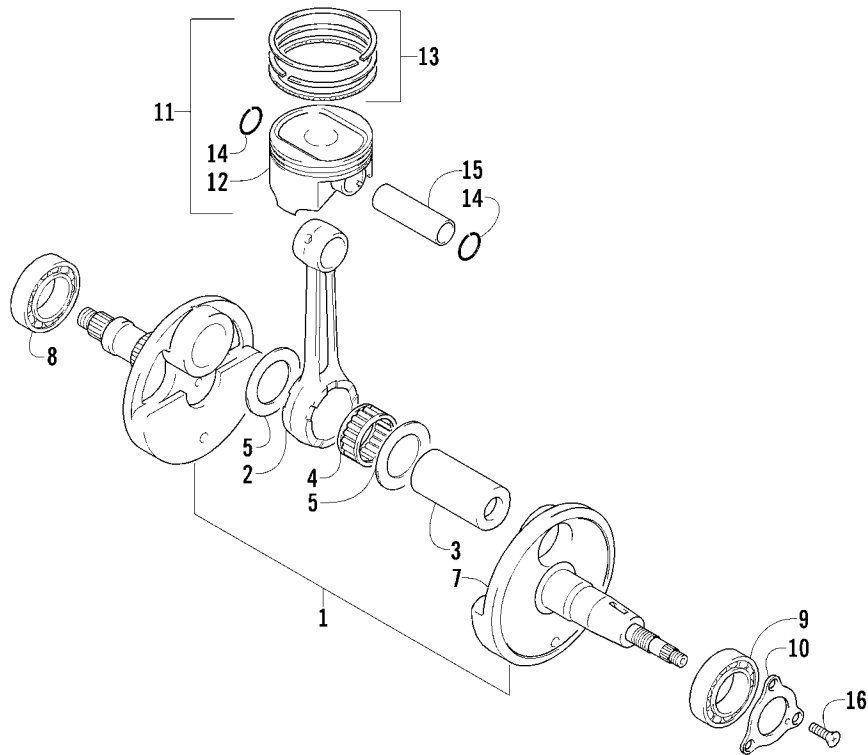

CRANKSHAFT ASSEMBLY

0737-077

Ref.	Part No.	Qty.	Description	Ref.	Part No.	Qty.	Description
1	3402-883	1	Crankshaft Assembly (inc. 2-7)	9	3402-054	1	Bearing – Left
2	3402-376	1	● Rod, Connecting	10	3402-188	1	Retainer, Oil Seal – Left
3	3402-377	1	● Pin, Crank	11	3402-788	1	Piston Set (inc. 12-14)
4	3402-717	1	● Bearing	12	3402-719	1	● Piston
5	3423-351	2	● Washer	13	3402-720	1	● Ring, Piston – Set
6	3402-834	1	● Crankshaft – Right	14	3423-344	2	● Circlip, Piston Set
7	3402-705	1	● Crankshaft – Left	15	3402-375	1	Pin, Piston
8	3402-058	1	Bearing – Right	16	3423-018	3	Screw