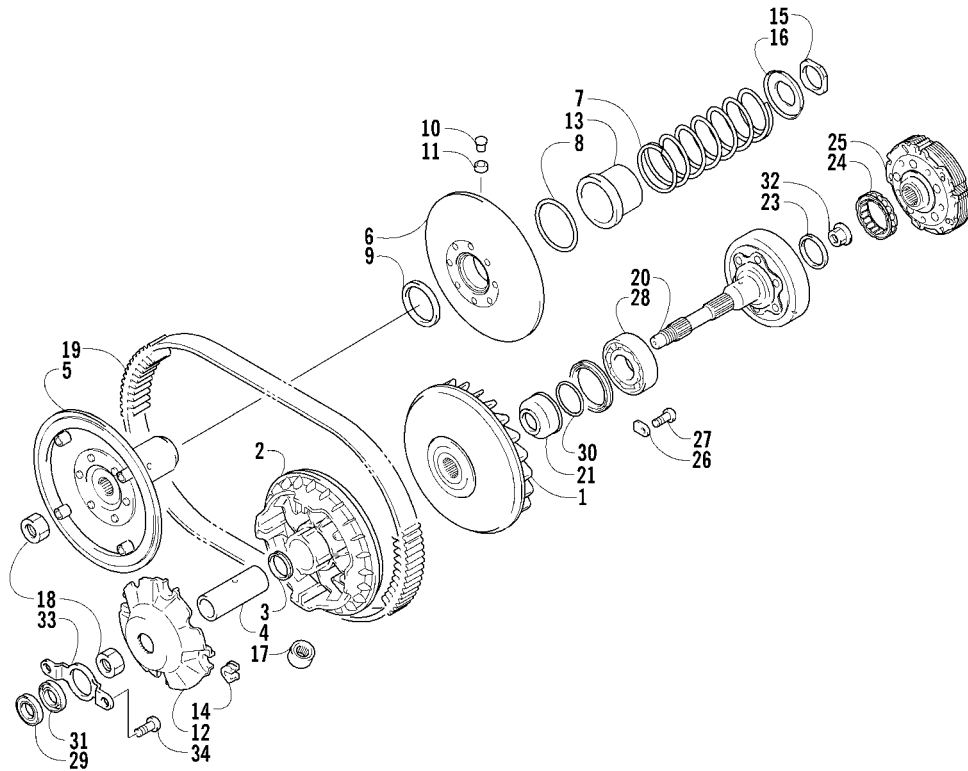

TRANSMISSION ASSEMBLY

0737-771

Ref.	Part No.	Qty.	Description	Ref.	Part No.	Qty.	Description
1	3402-750	1	Face, Fixed Drive	18	3423-514	2	Nut
2	3402-751	1	Face, Movable Drive	19	3402-757	1	V-Belt
3	3402-470	2	Seal, Movable Drive Face	20	3402-758	1	Housing, Clutch
4	3402-471	1	Spacer, Movable Drive Face	21	3402-544	1	Spacer, Fixed Drive Face
5	3402-752	1	Face, Fixed Driven	22	3402-808	1	Seal, Clutch Housing – Center
6	3402-753	1	Face, Movable Driven	23	3402-488	1	Seal, Clutch Housing – Left
7	3402-474	1	Spring, Movable Driven Face	24	3446-003	1	Clutch, One Way
8	3402-475	2	O-Ring, Movable Driven Face	25	3402-760	1	Shoe, Clutch – Assembly
9	3402-476	2	Seal, Movable Driven Face	26	3446-031	2	Retainer, Bearing
10	3402-477	4	Pin, Movable Driven Face	27	3423-435	2	Screw, Bearing Retainer
11	3402-478	4	Spacer, Movable Driven Face	28	3402-567	1	Bearing
12	3402-755	1	Plate, Movable Driven Face	29	3402-729	1	Bearing
13	3402-756	1	Sleeve, Movable Driven Face	30	3423-353	1	O-Ring
14	3402-481	4	Damper, Movable Drive Face	31	3402-761	2	Seal, Clutch Housing – Right
15	3423-406	1	Nut, Driven Pulley	32	3423-501	1	Nut
16	3402-482	1	Holder, Movable Driven Face Spring	33	3402-730	1	Retainer, Bearing
17	3402-483	8	Roller, Movable Drive Face	34	3423-018	2	Screw