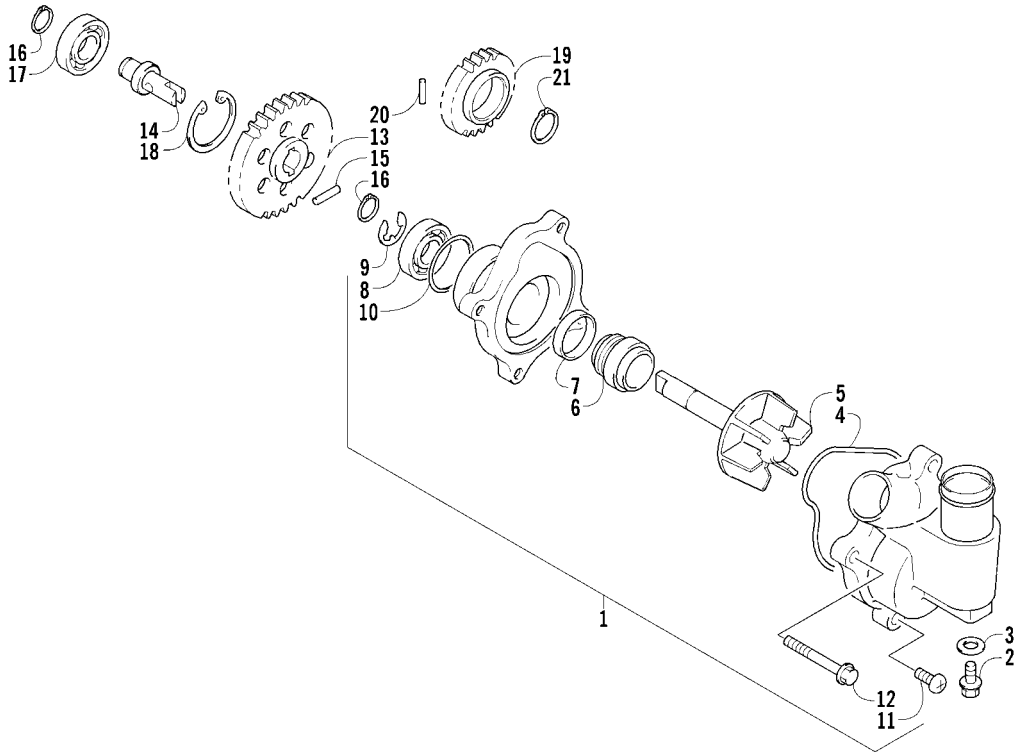

WATER PUMP ASSEMBLY

0737-766

Ref.	Part No.	Qty.	Description	Ref.	Part No.	Qty.	Description
1	3402-464	1	Pump, Water – Assembly (inc. 2-11)	12	3423-308	2	Screw, Cap
2	3423-343	1	● Screw, Cap	13	3402-026	1	Gear, Driven
3	3003-188	1	● Gasket	14	3402-466	1	Shaft, Driven Gear
4	3423-402	1	● O-Ring	15	3423-046	1	Pin, Driven Gear
5	3413-014	1	● Impeller/Shaft	16	3423-184	2	Circlip, Driven Gear
6	3005-909	1	● Seal, Mechanical	17	3402-467	1	Bearing, Shaft
7	3402-465	1	● Seal, Oil	18	3423-405	1	Circlip, Shaft Bearing
8	3003-615	1	● Bearing	19	3402-390	1	Gear, Water Pump Drive
9	3423-403	1	● E-Ring	20	3423-110	1	Pin, Drive Gear
10	3423-404	1	● O-Ring	21	3423-189	1	Circlip, Drive Gear
11	3003-484	2	● Screw