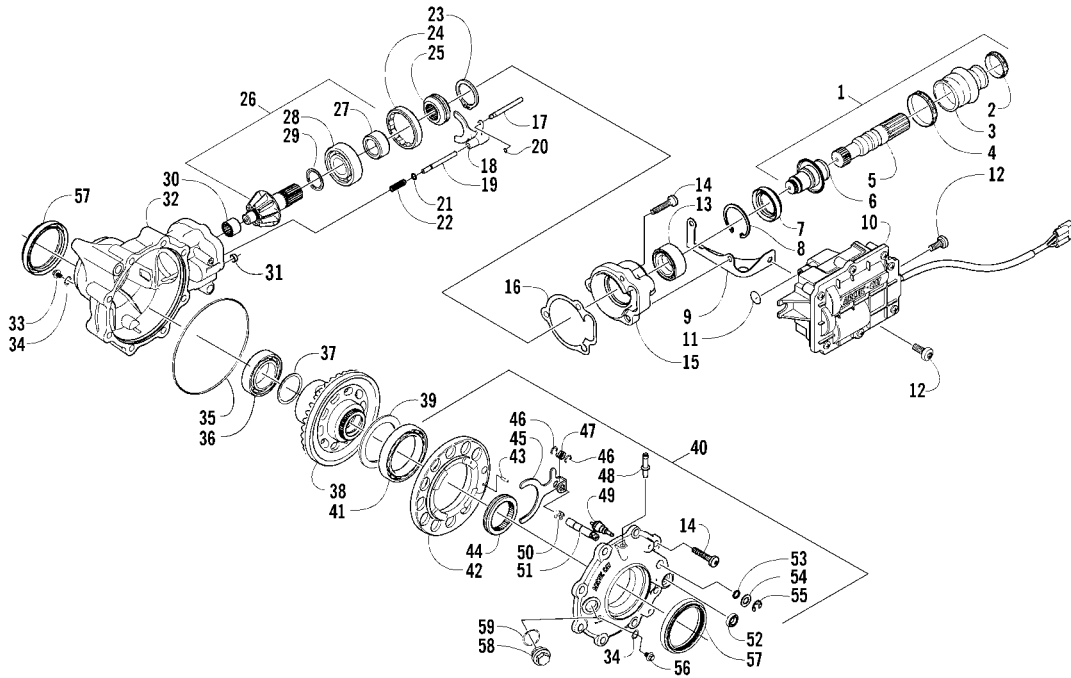

DRIVE TRAIN ASSEMBLY

0739-743

Ref.	Part No.	Qty.	Description	Ref.	Part No.	Qty.	Description
1	0402-147	2	Bladder, Gearcase	11	0410-049	AR	Hose, Vent
2	0423-315	4	Clamp, Fitting	12	0623-101	1	Clip, Routing – Snap-In
3	8428-002	4	Nut, Lock	13	0470-462	1	Fitting, Vent
4	0423-426	8	Washer	14	0423-393	2	Clamp, Boot
5	0423-404	4	Screw, Cap	15	0402-985	2	Boot
6	<u>0502-444</u>	1	Gearcase, Front	16	0423-411	2	Clamp, Boot
7	<u>0402-966</u>	1	Boot, Shaft	17	0673-618	2	Bumper, Propeller Shaft
8	0502-500	1	Plate, Cable	18	<u>1402-233</u>	1	Shaft, Propeller
9	0423-396	3	Screw, Self-Tapping	19	8408-820	4	Screw, Cap
10	<u>0502-642</u>	1	Gearcase, Rear	20	0402-950	1	Flange, Output