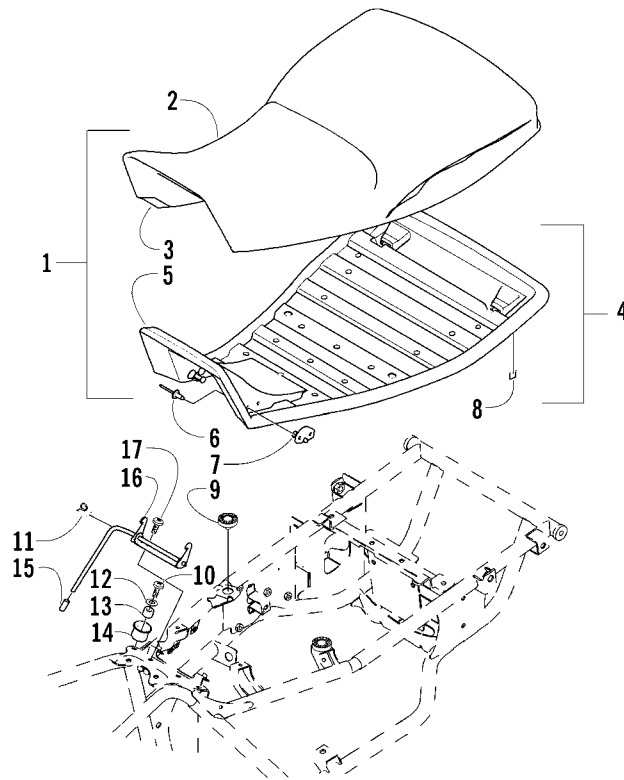

SEAT ASSEMBLY

0739-690

Ref.	Part No.	Qty.	Description	Ref.	Part No.	Qty.	Description
1	1506-207	1	Seat Assembly (inc. 2-9)	6	0406-877	4	● ● Bumper, Seat – Front
2	1506-209	1	● Cover, Seat	7	0624-528	AR	● Staple
3	1506-208	1	● Foam, Seat	8	1406-592	1	● Spring, Seat Latch
4	1406-362	1	● Base, Seat Assembly (inc.5-6)	9	1506-156	1	● Latch, Seat
5	0406-879	2	● ● Bumper, Seat - Rear