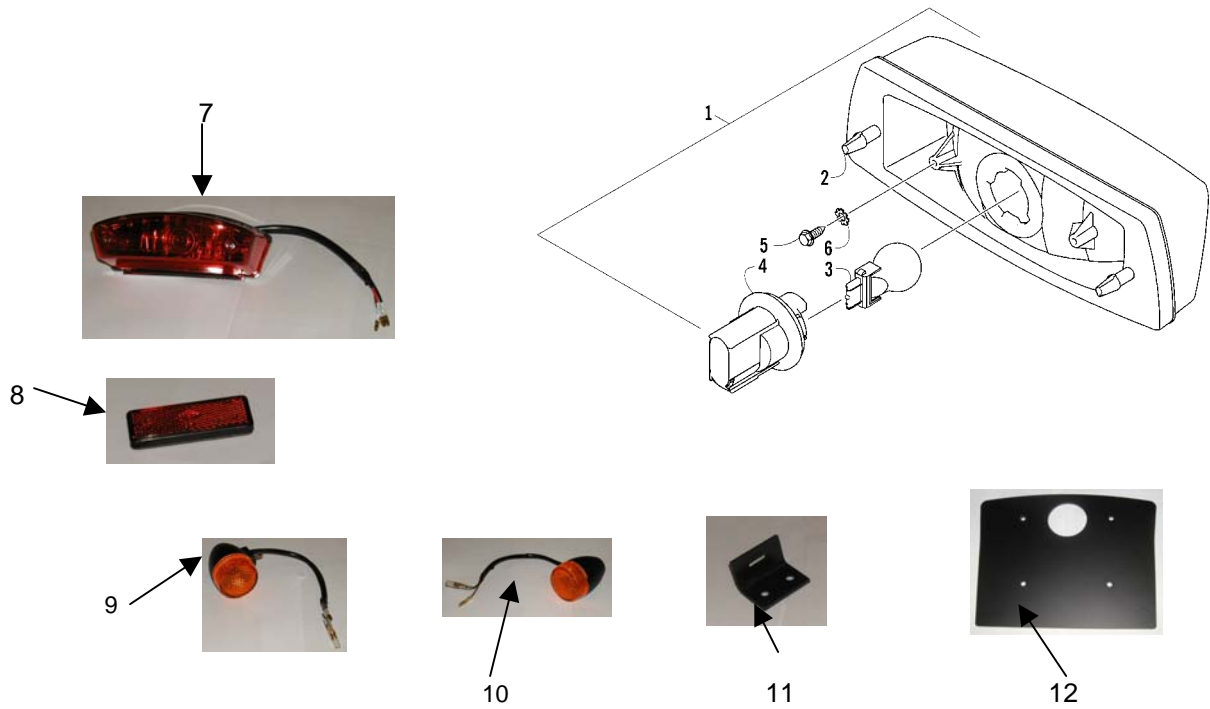

TAILLIGHT ASSEMBLY

0739-667

Ref.	Part No.	Qty.	Description	Ref.	Part No.	Qty.	Description
1	0509-022	1	Taillight Assembly (inc. 2-4)	4	0409-057	1	● Socket, Taillight
2	0509-025	1	● Housing, Taillight	5	0623-301	2	Screw, Self-Tapping
3	0409-056	1	● Bulb, Taillight	6	8053-212	2	Washer, Lock – External Tooth
Homologated ATV's							
7	AC000-079	1	Taillight new	11	AC000-223	2	Bracket, indicator
8	AC000-139	2	reflector	12	AC000-231	1	Bracket, rear light
9	AC000-145	1	Indicator, left				
10	AC000-146	1	Indicator, right