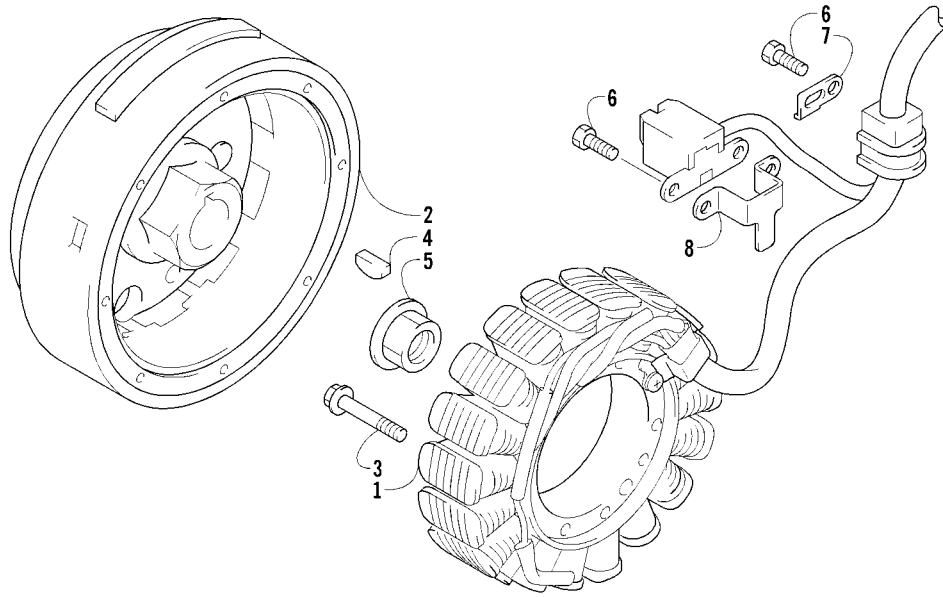

MAGNETO ASSEMBLY

0737-780

Ref.	Part No.	Qty.	Description	Ref.	Part No.	Qty.	Description
1	3430-058	1	Stator Assembly	5	3423-086	1	Nut
2	3430-046	1	Rotor/Flywheel	6	3423-005	3	Bolt
3	3423-162	3	Bolt	7	3430-006	1	Clamp – No. 1
4	0691-785	1	Key	8	3430-005	1	Clamp – No. 2