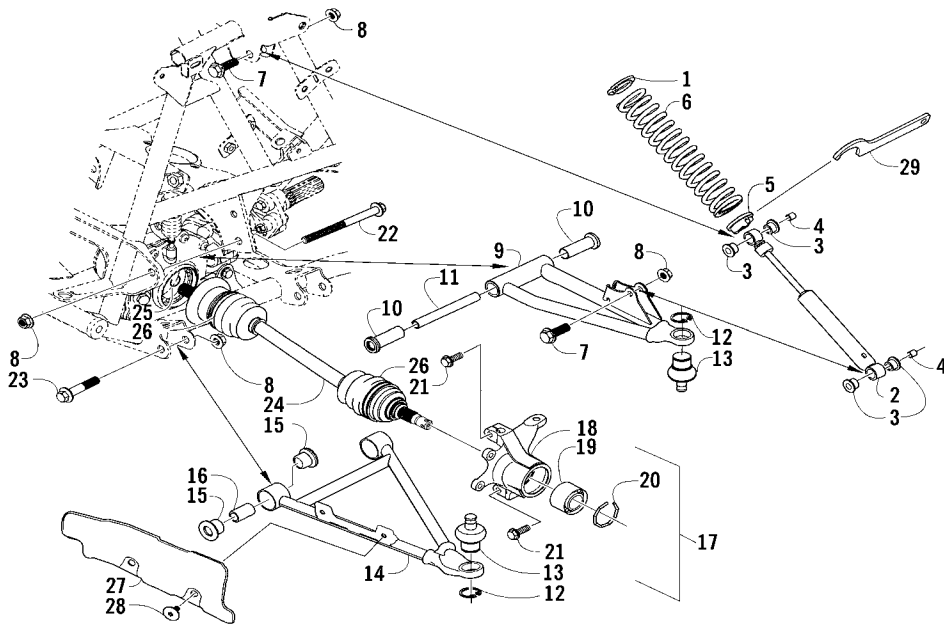

FRONT SUSPENSION ASSEMBLY

0739-603

Ref.	Part No.	Qty.	Description	Ref.	Part No.	Qty.	Description
1	1603-889	2	Retainer, Spring	15	0403-115	8	● Bushing
2	0403-127	2	Shock Absorber - Front (inc. 3-4)	16	0403-114	4	● Collar
3	0604-310	8	● Bushing, Shock Absorber	17	0505-446	1	Knuckle - Assembly - Right (inc. 18-20)
4	0403-028	4	● Sleeve, Shock	0505-447	1	Knuckle - Assembly - Left (inc. 18-20)	
5	0403-102	2	Cam, Spring Adjuster	18	0505-444	1	● Knuckle, Steering - Right
6	0403-129	2	Spring, Shock Absorber - Platinum	0505-445	1	● Knuckle, Steering - Left	
	0403-128	2	Spring, Shock Absorber - Black (Green)	19	1402-027	2	● Bearing, Wheel Hub
7	8409-040	4	Screw, Cap	20	0423-423	2	● Ring, Retaining
8	8428-002	10	Nut, Lock	21	8409-030	4	Screw, Cap
9	0503-272	1	A-Arm, Upper Right - Platinum (inc. 10-13)	22	0423-334	2	Screw, Cap
	0503-273	1	A-Arm, Upper Left - Platinum (inc. 10-13)	23	8409-075	4	Screw, Cap
	0503-196	1	A-Arm, Upper Right - Black (inc. 10-13) (Green)	24	0502-542	1	Axle, Drive - Front - Right (inc. 25-26)
	0503-197	1	A-Arm, Upper Left - Black (inc. 10-13) (Green)	0502-547	1	Axle, Drive - Front - Left (inc. 25-26)	
10	0403-081	4	● Bushing	25	0441-400	2	● Clip, Retaining
11	0403-080	2	● Collar	26	0436-276	2	● Repair Kit, Boot - Front Axle
12	0423-009	4	● Clip, Ball Joint	27	0441-752	1	Guard, Boot - Axle - Right
13	0405-115	4	● Ball Joint - Front	0441-753	1	Guard, Boot - Axle - Left	
14	0503-268	1	A-Arm, Lower Right - Platinum (inc. 12-13 and 15-16)	1441-002	1	Guard, Boot - Axle - Right (Green)	
	0503-269	1	A-Arm, Lower Left - Platinum (inc. 12-13 and 15-16)	1441-003	1	Guard, Boot - Axle - Left (Green)	
	0503-220	1	A-Arm, Lower Right - Black (inc. 12-13 and 15-16) (Green)	0441-756	1	Guard, Boot - Axle - Right (Cat Green)	
	0503-221	1	A-Arm, Lower Left - Black (inc. 12-13 and 15-16) (Green)	0441-757	1	Guard, Boot - Axle - Left (Cat Green)	
				28	0423-101	4	Screw, Body
				29	0441-587	1	Wrench, Spanner