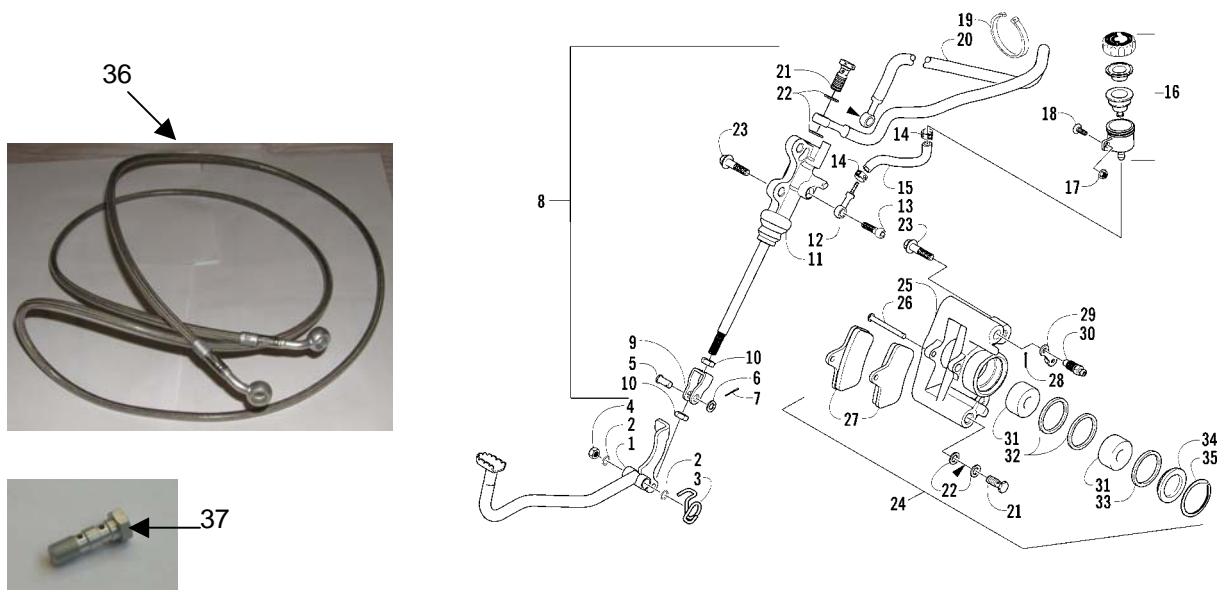

AUXILIARY BRAKE ASSEMBLY

0739-792 *Not a Servie Part

Ref.	Part No.	Qty.	Description	Ref.	Part No.	Qty.	Description
1	<u>0502-656</u>	1	Lever, Brake	19	0123-788	1	Cable Tie 7,5 in.
2	1602-213	2	O-Ring	20	1402-200	1	Hose, Brake
3	<u>0502-713</u>	1	Spring, Brake Lever	21	0423-413	2	Bolt, Banjo Fitting
4	8422-002	1	Nut	22	0423-178	4	Washer, Crush
5	0402-575	1	Pin, Clevis	23	8408-825	4	Screw, Cap
6	0402-583	1	Washer	24	<u>0502-457</u>	1	Caliper, Brake (inc. 25-35)
7	0402-584	1	Pin, Cotter	25	*	1	● Housing, Caliper
8	<u>0502-665</u>	1	Brake Assembly (inc. 9-16)	26	0402-495	1	● Pin, Brake Caliper
9	0402-580	1	● Actuator, Push Rod	27	<u>1402-126</u>	2	● Pad, Brake
10	0402-592	2	● Nut, Jam	28	0423-495	1	● Pin, Cotter
11	*	1	● Master, Cylinder	29	0402-493	1	● Cap, Bleed Valve
12	<u>1402-277</u>	1	● Fitting, Banjo	30	<u>1402-123</u>	1	● Valve, Bleed
13	<u>1402-278</u>	1	● Bolt, Banjo Fitting	31	<u>1402-125</u>	2	● Piston
14	<u>0423-525</u>	2	● Clamp, Hose	32	0402-980	2	● O-Ring, Brake Caliper
15	<u>1402-266</u>	1	● Hose, Brake Reservoir	33	*	1	● O-Ring
16	<u>1402-257</u>	1	● Reservoir, Brake	34	*	1	● Plug
17	8424-602	1	Nut, Flanged	35	*	1	● Ring, Retaining
18	8476-616	1	Screw, Machine				
Homologated ATV's							
36	AC000-252	1	Brake hose				
37	AC000-254	1	Sealing screw