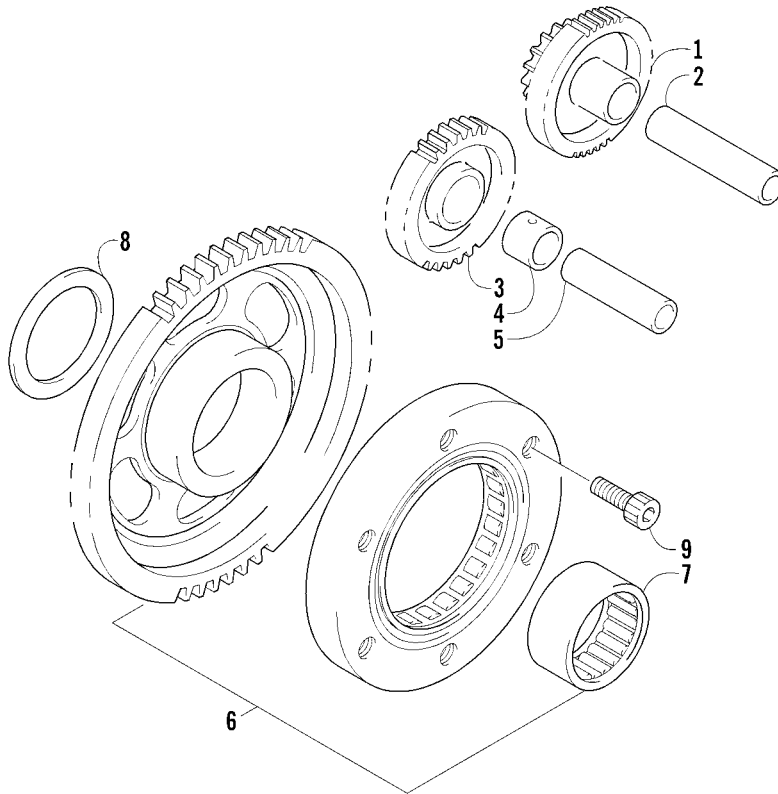

CLUTCH/V-BELT/MAGNETO COVER ASSEMBLY

0737-759

Ref.	Part No.	Qty.	Description	Ref.	Part No.	Qty.	Description
1	3402-710	1	Cover, V-Belt	12	3402-445	1	Plate, Air Intake
2	3402-711	1	Damper, V-Belt Cover	13	3402-699	1	Cushion, Air Intake Plate
3	3402-712	2	Damper, V-Belt Cover	14	3402-714	1	Cover, Magneto
4	3402-713	1	Plate, V-Belt Cover	15	3402-715	1	Gasket, Magneto Cover
5	3423-435	7	Screw	16	3402-041	1	Plug, Oil Filter
6	3423-088	6	Pin, Dowel	17	3402-013	1	Gasket, Oil Filler Plug
7	3402-443	1	Gasket, V-Belt Cover	18	3423-098	26	Bolt
8	3402-444	1	Gasket, Drain Plug	19	3423-092	2	Bolt
9	3004-705	1	Plug, Drain	20	3004-756	2	Bolt
10	3402-709	1	Cover, Clutch	21	3423-091	14	Bolt
11	3402-441	1	Gasket, Clutch Cover	22	3423-119	2	Bolt

CRANKSHAFT ASSEMBLY

0737-077

Ref.	Part No.	Qty.	Description	Ref.	Part No.	Qty.	Description
1	3402-883	1	Crankshaft Assembly (inc. 2-7)	9	3402-054	1	Bearing – Left
2	3402-376	1	● Rod, Connecting	10	3402-188	1	Retainer, Oil Seal – Left
3	3402-377	1	● Pin, Crank	11	3402-788	1	Piston Set (inc. 12-14)
4	3402-717	1	● Bearing	12	3402-719	1	● Piston
5	3423-351	2	● Washer	13	3402-720	1	● Ring, Piston – Set
6	3402-834	1	● Crankshaft – Right	14	3423-344	2	● Circlip, Piston Set
7	3402-705	1	● Crankshaft – Left	15	3402-375	1	Pin, Piston
8	3402-058	1	Bearing – Right	16	3423-018	3	Screw