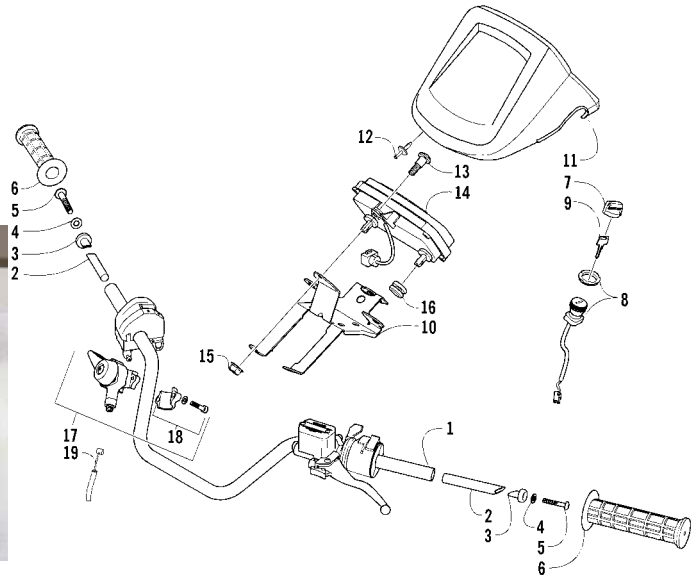

HANDLEBAR ASSEMBLY

0739-775

Ref.	Part No.	Qty.	Description	Ref.	Part No.	Qty.	Description
1	<u>0505-448</u>	1	Tube, Handlebar	10	<u>1506-592</u>	1	Bracket, Mounting – Instrument Pod
2	<u>0405-148</u>	2	Plug, Handlebar	11	<u>0405-171</u>	1	Instrument Pod
3	<u>0405-149</u>	2	End Cap, Handlebar		<u>0405-172</u>	1	Instrument Pod (Green)
4	8050-247	2	Washer		<u>0405-173</u>	1	Instrument Pod (Cat Green)
5	8477-845	2	Screw, Machine	12	0623-362	2	Rivet, Reinstallable
6	<u>0405-147</u>	2	Grip, Handlebar	13	0423-356	1	Screw, Shoulder
7	<u>0409-013</u>	1	Cover, Key	14	<u>0420-054</u>	1	Gauge, Digital
8	3430-040	1	Switch, Ignition – Assembly (inc. 9)	15	8424-602	1	Nut, Flange
9	3409-007	1	● Key, Ignition – Blank (C Series)	16	0423-448	2	Grommet
	3409-011	1	● Key, Ignition – Blank (D Series)	17	<u>0502-527</u>	1	Control, Differential Lock (inc.18)
	3409-012	1	● Key, Ignition – Blank (E Series)	18	<u>0502-613</u>	1	● Clamp, Differential Lock Control-Kit
	3409-013	1	● Key, Ignition – Blank (F Series)	19	<u>0487-030</u>	1	Cable, Differential Lock
Homologated ATV's							
20	AC005-024 – 026	1	Pod speed assy. (incl. 21) (No. depends on the colour)	21	● AC000-151	2	Control indicator
20a	AC005-024		Pod red				
20b	AC005-025		Pod green				
20c	AC005-026		Pod lime green