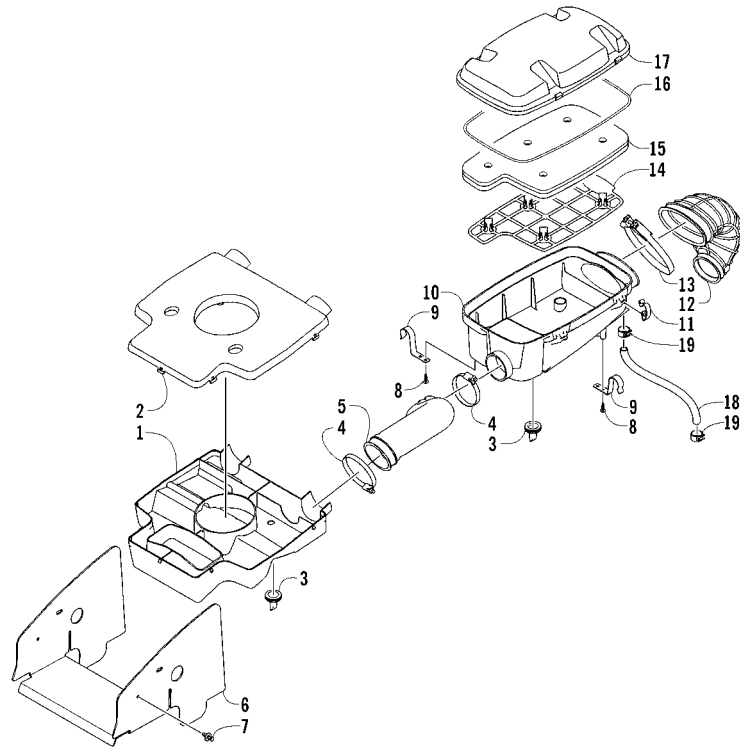

AIR INTAKE ASSEMBLY

0736-899

Ref.	Part No.	Qty.	Description	Ref.	Part No.	Qty.	Description
1	<u>0413-091</u>	1	Diverter, Air – Bottom	11	<u>0423-455</u>	4	Clip, Spring
2	<u>0413-093</u>	1	Diverter, Air – Top	12	<u>0470-525</u>	1	Boot, Carburetor
3	<u>0470-442</u>	6	Valve, Drain	13	<u>0423-554</u>	1	Clamp, Boot
4	<u>0423-380</u>	2	Clamp, Boot	14	<u>0470-516</u>	1	Screen, Air Filter
5	<u>0470-529</u>	1	Boot, Air Intake	15	<u>0470-494</u>	1	Filter, Air
6	<u>1406-747</u>	1	Shroud, Splash	16	<u>0470-495</u>	1	Seal, Air Intake Cover
7	<u>0623-362</u>	2	Rivet, Reinstallable	17	<u>0470-530</u>	1	Cover, Air Intake
8	<u>0423-342</u>	4	Screw, Self-Tapping	18	<u>0410-079</u>	1	Hose, Vent – Crankcase
9	<u>0423-454</u>	2	Clip, Mounting – Air Intake	19	<u>0423-045</u>	2	Clamp, Hose
10	<u>0470-515</u>	1	Housing, Air Intake