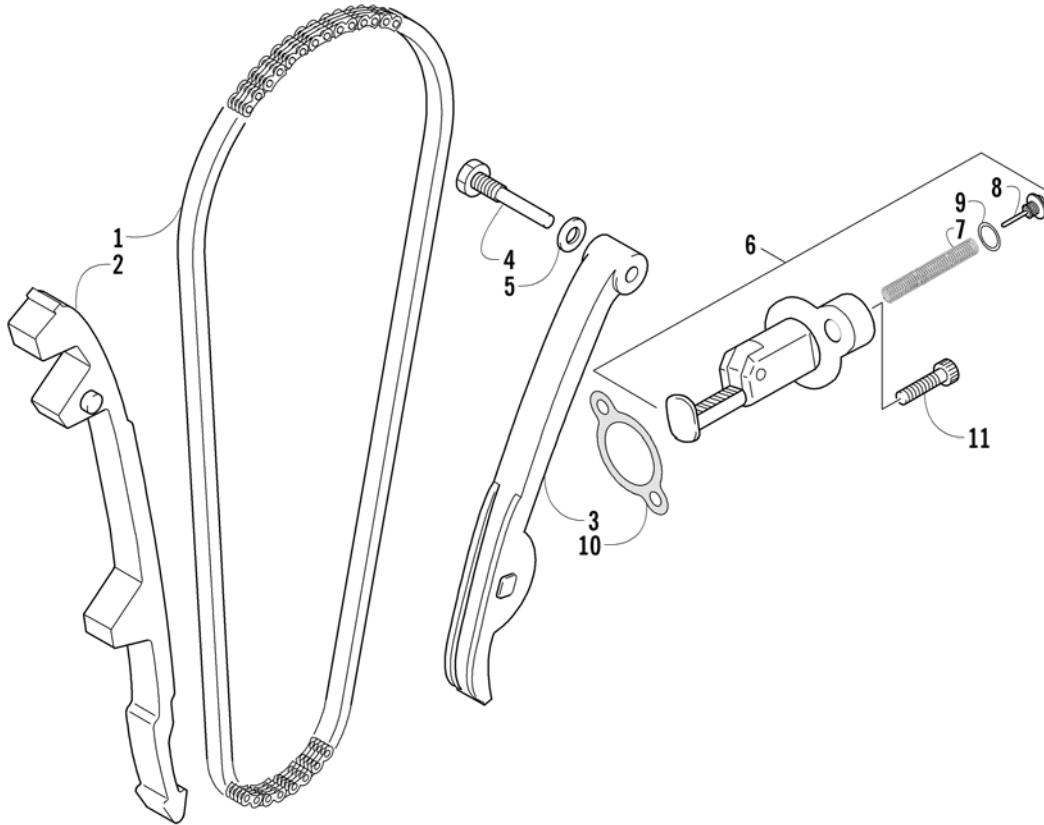

CAM CHAIN ASSEMBLY

0737-051

Ref.	Part No.	Qty.	Description	Ref.	Part No.	Qty.	Description
1	3402-281	1	Chain, Cam	7	3423-484	1	ø Spring
2	3402-612	1	Guide, Cam Chain	8	3423-485	1	ø Plug
3	3402-613	1	Tensioner, Cam Chain	9	3423-286	1	ø O-Ring
4	3423-074	1	Bolt	10	3403-020	1	Gasket, Adjuster
5	3402-436	1	Washer	11	3004-512	2	Bolt
6	3402-614	1	Adjuster, Tensioner - Assembly (inc. 7-9)