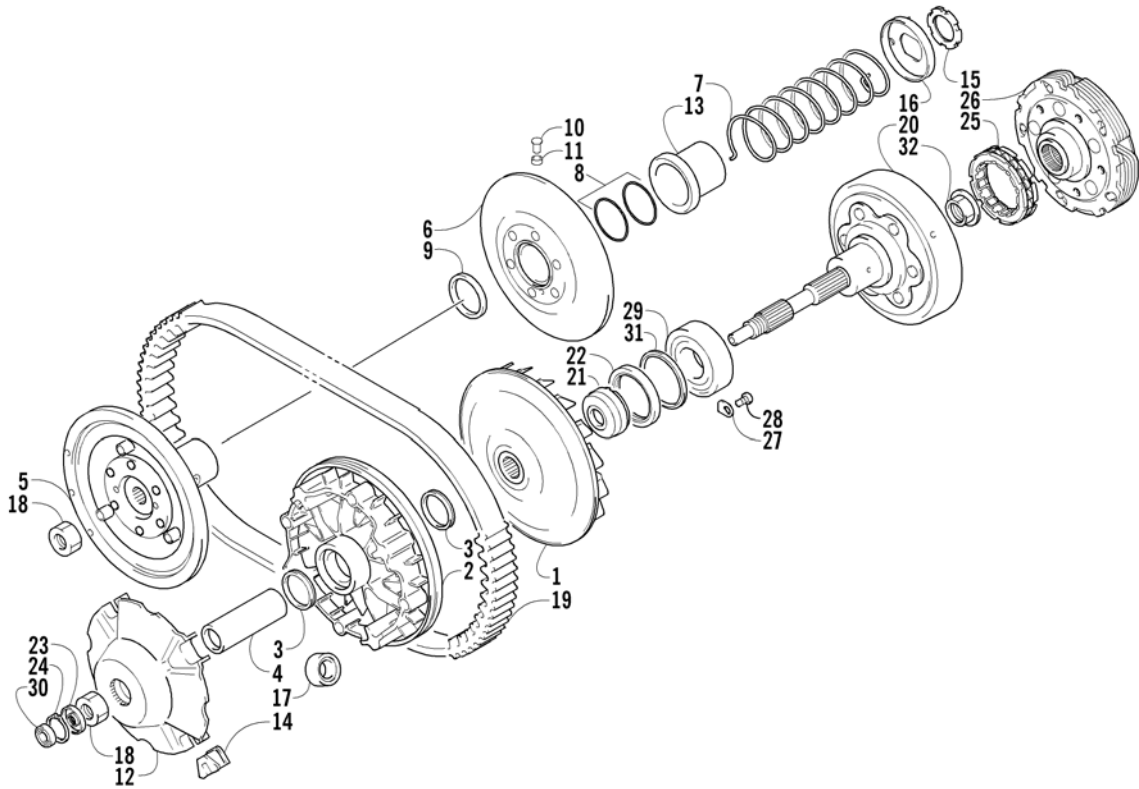

TRANSMISSION ASSEMBLY

0737-052

Ref.	Part No.	Qty.	Description	Ref.	Part No.	Qty.	Description
1	3402-622	1	Face, Fixed Drive	17	3402-633	8	Roller, Movable Drive Face
2	3402-623	1	Face, Movable Drive	18	3423-437	2	Nut
3	3402-624	2	Seal, Movable Drive Face	19	3402-664	1	V-Belt
4	3402-625	1	Spacer, Movable Drive Face	20	3402-620	1	Housing, Clutch
5	3402-626	1	Face, Fixed Driven	21	3402-621	1	Spacer, Fixed Drive Face
6	3402-627	1	Face, Movable Driven	22	3402-977	1	Seal, Clutch Housing
7	3423-486	1	Spring, Movable Driven Face	23	3402-574	1	Seal, Clutch Housing
8	3423-487	2	O-Ring, Movable Driven Face	24	3423-505	1	Circlip
9	3402-629	2	Seal, Movable Driven Face	25	3446-003	1	Clutch, One-Way
10	3402-477	3	Pin, Movable Driven Face	26	3446-354	1	Shoe, Clutch - Assembly
11	3402-478	3	Spacer, Movable Driven Face	27	3446-031	2	Retainer, Bearing
12	3402-630	1	Plate, Movable Drive Face	28	3423-435	2	Screw, Bearing Retainer
13	3402-631	1	Sleeve, Movable Driven Face	29	3402-567	1	Bearing
14	3402-481	4	Damper, Movable Drive Face	30	3402-693	1	Bearing
15	3423-489	1	Nut, Driven Pulley	31	3423-353	1	O-Ring
16	3402-632	1	Holder, Movable Driven Face Spring	32	3423-501	1	Nut