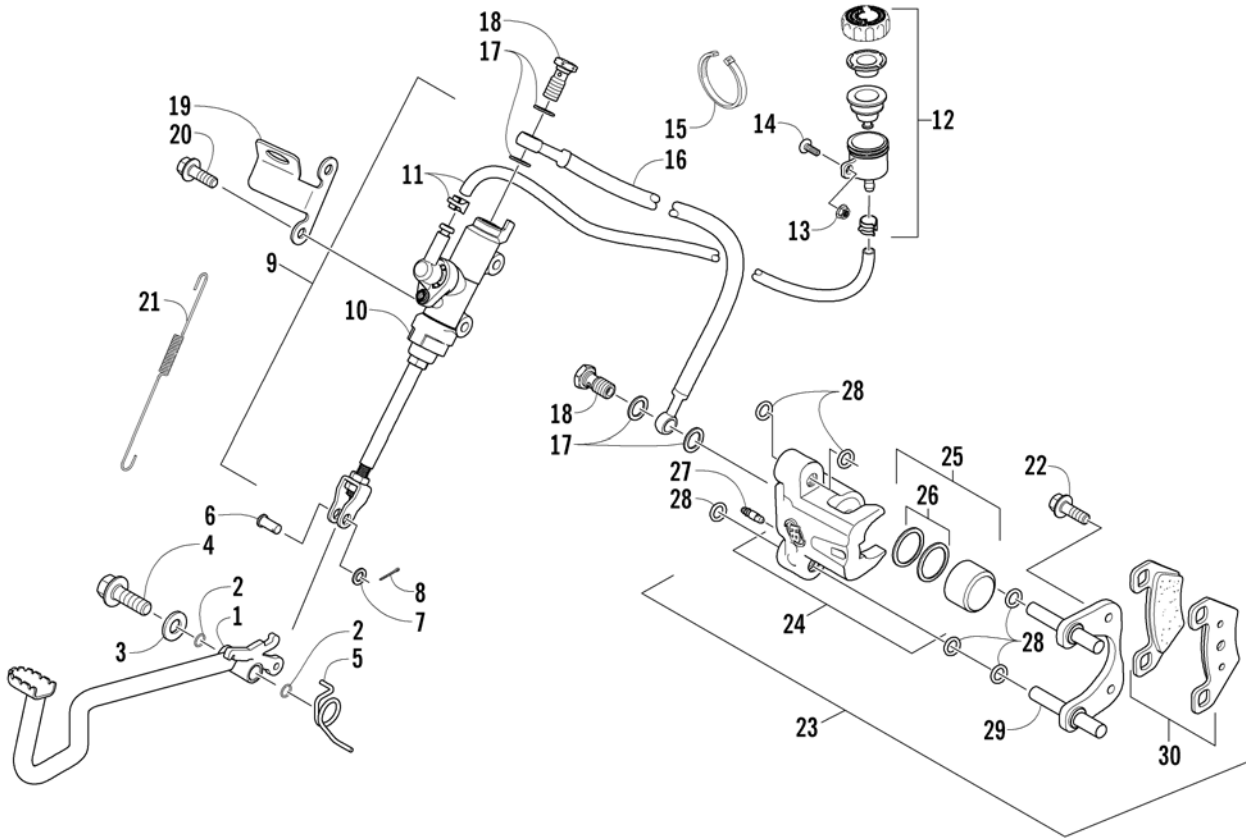

AUXILIARY BRAKE ASSEMBLY

(Fully Bled Master Cylinder Replacement Kit p/n 0502-939)

0740-359 *Not a Service Part

Ref.	Part No.	Qty.	Description	Ref.	Part No.	Qty.	Description
1	<u>0502-805</u>	1	Lever, Brake	17	0423-178	4	Washer, Crush
2	1602-213	2	O-Ring	18	0423-413	2	Bolt, Banjo Fitting
3	8050-252	1	Washer	19	<u>0502-840</u>	1	Bracket, Switch
4	8408-816	1	Screw, Cap	20	8408-625	2	Screw, Cap
5	<u>0502-807</u>	1	Spring, Brake Lever	21	<u>0502-785</u>	1	Spring, Brake Switch
6	1402-377	1	Pin, Clevis	22	8408-820	2	Screw, Cap
7	8050-217	1	Washer	23	0502-602	1	Caliper, Brake (inc. 24-30)
8	0402-584	1	Pin, Cotter	24	0502-603	1	∅ Housing, Caliper - Assembly - Right Front (inc. 25-27)
9	<u>0502-881</u>	1	Brake Assembly (inc. 10-12)	25	0502-606	1	∅ ∅ Piston/Seal Set (inc. 26)
10	*	1	∅ Master Cylinder	26	0502-607	1	∅ ∅ Seal Set
11	<u>0502-880</u>	1	∅ Hose, Brake Reservoir	27	0502-609	1	∅ ∅ Valve, Bleed
12	<u>0502-877</u>	1	∅ Reservoir, Brake	28	0502-608	1	∅ O-Ring, Guide - Set
13	0623-038	1	Nut, Flanged	29	0502-605	1	∅ Bracket Assembly
14	8476-616	1	Screw, Machine	30	<u>0502-875</u>	1	∅ Pad, Brake - Set
15	0123-788	1	Cable Tie - 7.5 in.				
16	<u>1402-417</u>	1	Hose, Brake