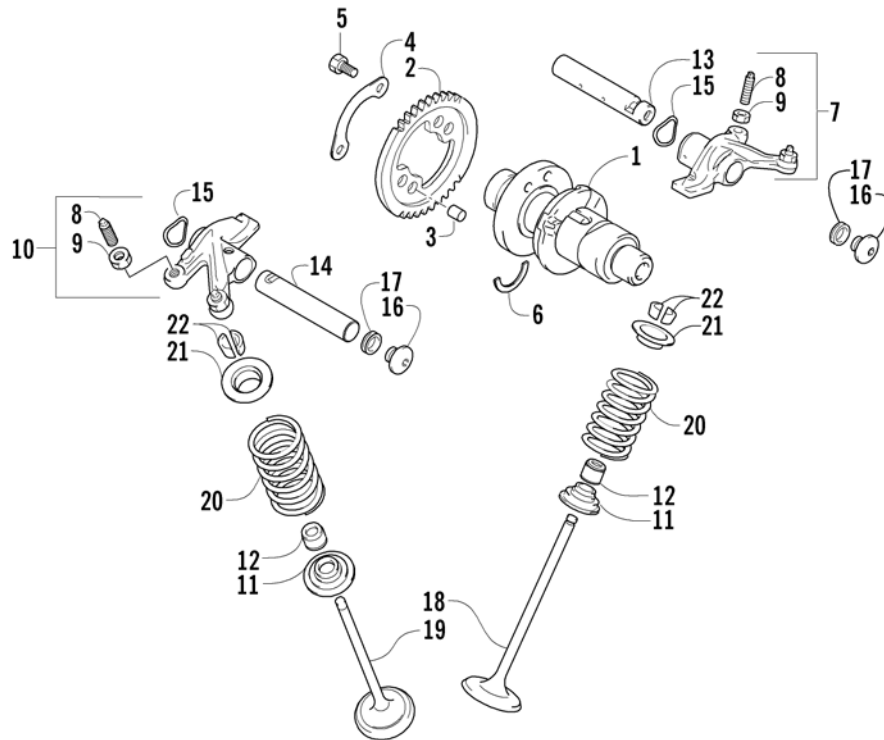

CAMSHAFT/VALVE ASSEMBLY

0739-847

Ref.	Part No.	Qty.	Description	Ref.	Part No.	Qty.	Description
1	3402-989	1	Camshaft	11	3402-148	4	Seat, Spring
2	3402-611	1	Sprocket	12	3402-078	4	Seal, Oil
3	3423-047	1	Pin	13	3402-140	1	Shaft, Rocker Arm
4	3423-073	1	Washer	14	3402-141	1	Shaft, Rocker Arm
5	3423-013	2	Bolt	15	3423-031	2	Washer
6	3423-071	1	C-Ring	16	3402-040	2	Plug, Shaft
7	3402-805	1	Arm, Valve Rocker - Intake (inc. two No. 8-9)	17	3402-012	2	Gasket
8	3423-075	4	ø Screw	18	3402-725	2	Valve, Intake
9	3423-076	4	ø Nut	19	3402-143	2	Valve, Exhaust
10	3402-139	1	Arm, Valve Rocker - Exhaust (inc. two No. 8-9)	20	3402-726	4	Spring, Valve
				21	3402-541	4	Retainer, Spring
				22	3402-147	8	Cotter, Valve