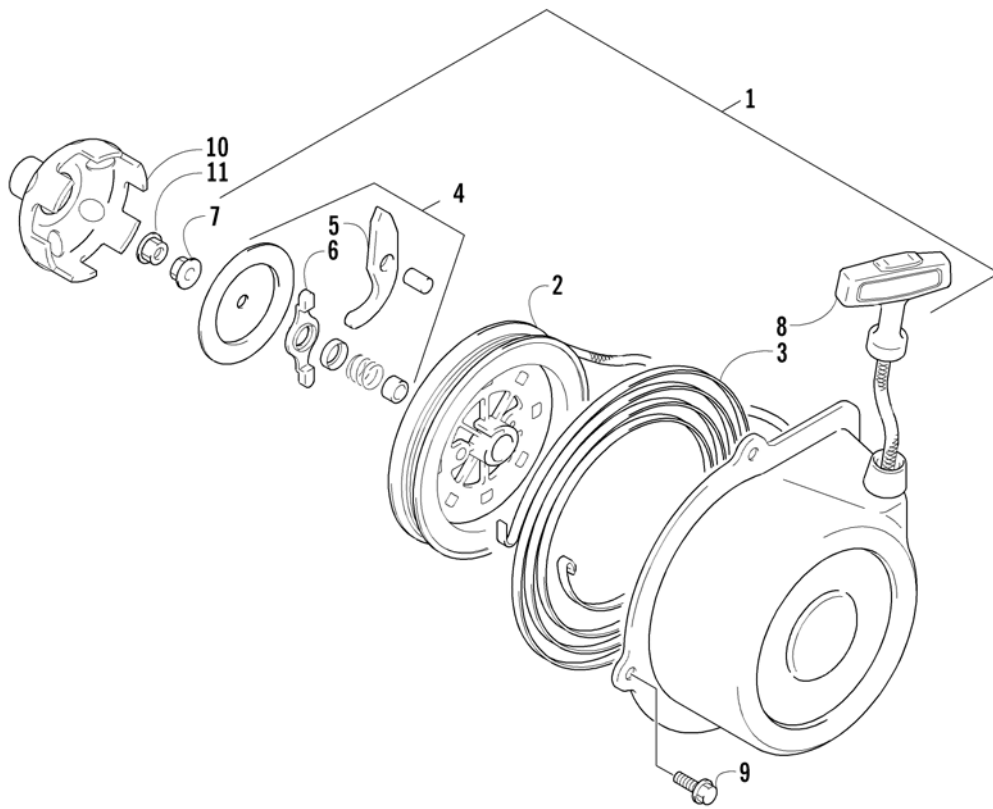

CAMSHAFT/VALVE ASSEMBLY

0739-847

Ref.	Part No.	Qty.	Description	Ref.	Part No.	Qty.	Description
1	3402-989	1	Camshaft	11	3402-148	4	Seat, Spring
2	3402-611	1	Sprocket	12	3402-078	4	Seal, Oil
3	3423-047	1	Pin	13	3402-140	1	Shaft, Rocker Arm
4	3423-073	1	Washer	14	3402-141	1	Shaft, Rocker Arm
5	3423-013	2	Bolt	15	3423-031	2	Washer
6	3423-071	1	C-Ring	16	3402-040	2	Plug, Shaft
7	3402-805	1	Arm, Valve Rocker - Intake (inc. two No. 8-9)	17	3402-012	2	Gasket
8	3423-075	4	ø Screw	18	3402-725	2	Valve, Intake
9	3423-076	4	ø Nut	19	3402-143	2	Valve, Exhaust
10	3402-139	1	Arm, Valve Rocker - Exhaust (inc. two No. 8-9)	20	3402-726	4	Spring, Valve
				21	3402-541	4	Retainer, Spring
				22	3402-147	8	Cotter, Valve

CAM CHAIN ASSEMBLY

0737-051

Ref.	Part No.	Qty.	Description	Ref.	Part No.	Qty.	Description
1	3402-281	1	Chain, Cam	7	3423-484	1	ø Spring
2	3402-612	1	Guide, Cam Chain	8	3423-485	1	ø Plug
3	3402-613	1	Tensioner, Cam Chain	9	3423-286	1	ø O-Ring
4	3423-074	1	Bolt	10	3403-020	1	Gasket, Adjuster
5	3402-436	1	Washer	11	3004-512	2	Bolt
6	3402-614	1	Adjuster, Tensioner - Assembly (inc. 7-9)				