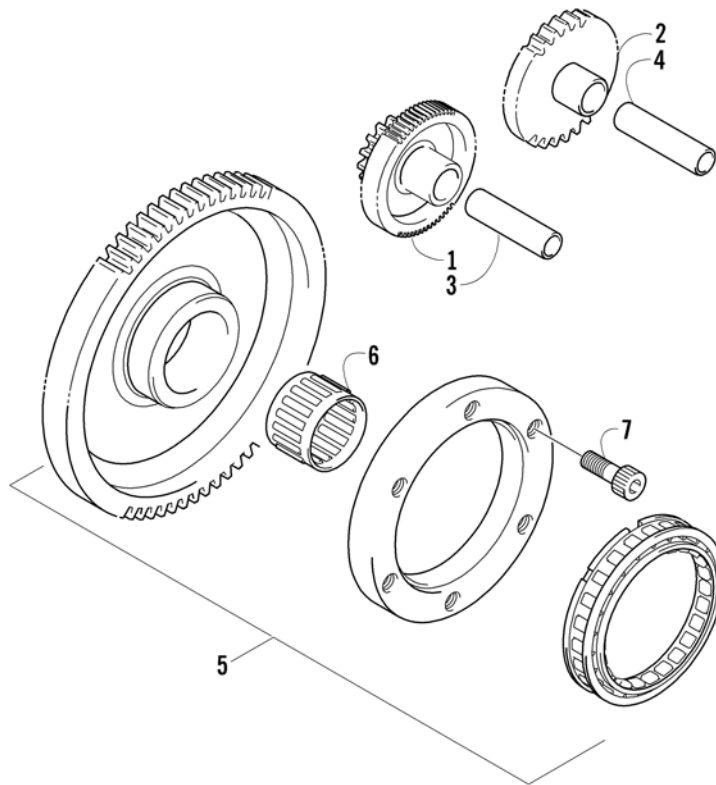

CRANKCASE ASSEMBLY

0739-843

Ref.	Part No.	Qty.	Description	Ref.	Part No.	Qty.	Description
1	3402-580	1	Crankcase Assembly (inc. 2-9)	7	3423-088	2	∅ Pin, Dowel
2	3004-880	4	Bolt	8	3423-091	10	∅ Bolt
3	3005-332	1	∅ Bolt	9	3423-097	3	∅ Bolt
4	3005-410	3	∅ Bolt	10	3042-581	1	Plate, Oil Guide - Right
5	3402-012	1	∅ Gasket, Oil Pressure Plug	11	3004-552	4	Screw, Oil Guide Plate
6	3402-214	1	∅ Plug, Oil Pressure	12	3402-582	1	Plate, Oil Guide - Left

CLUTCH/V-BELT/MAGNETO COVER ASSEMBLY

0740-246

Ref.	Part No.	Qty.	Description	Ref.	Part No.	Qty.	Description
1	3402-583	1	Cover, Clutch	12	3402-996	1	Plate, Air Intake
2	3402-589	1	Gasket	13	3402-013	1	Gasket
3	3423-088	6	Pin, Dowel	14	3402-585	1	Cover, Magneto
4	3423-098	26	Bolt	15	3402-590	1	Gasket, Magneto Cover
5	3423-392	1	Bolt	16	3402-593	1	Stick, Oil Level
6	3402-586	1	Cover, V-Belt	17	3423-055	1	O-Ring, Oil Level Stick
7	3402-591	1	Gasket, V-Belt Cover	18	3423-307	2	Bolt
8	0693-327	14	Bolt	19	3423-430	1	Bolt
9	3004-552	3	Screw	20	3423-180	1	Plug
10	3004-705	2	Plug, Drain	21	3003-290	1	Gasket
11	3402-444	2	Gasket, Drain Plug				

CRANKSHAFT ASSEMBLY

0740-242 *Optional

Ref.	Part No.	Qty.	Description	Ref.	Part No.	Qty.	Description
1	3403-009	1	Crankshaft Assembly (inc. 2-8)	13	3423-018	6	Screw, Retainer
2	3402-597	1	∅ Rod, Connecting	14	3402-051	1	Bearing
3	3402-599	1	∅ Pin, Crank	15	3423-063	1	O-Ring
4	3402-571	1	∅ Bearing	16	3423-542	1	Spacer
5	3423-440	2	∅ Washer	17	3402-070	1	Seal, Oil
6	3403-014	1	∅ Crankshaft - Right	18	3423-053	1	O-Ring
7	3402-601	1	∅ Crankshaft - Left	19	3402-188	1	Retainer, Crankshaft Oil Seal - Left
8	3402-698	1	∅ Gear, Crank Balancer Drive	20	3402-594	1	Piston
9	3402-055	1	Bearing - Right	21	3402-595	1	Ring, Piston - Set
10	3402-566	1	Bearing - Middle	22	3402-596	1	Pin, Piston
11	3402-573	1	Seal, Crankshaft Oil	23	3003-439	2	Circlip
12	3402-602	1	Retainer, Crankshaft Oil Seal - Middle	24	3436-015	1	Piston Set (Oversized 0.50 mm)*