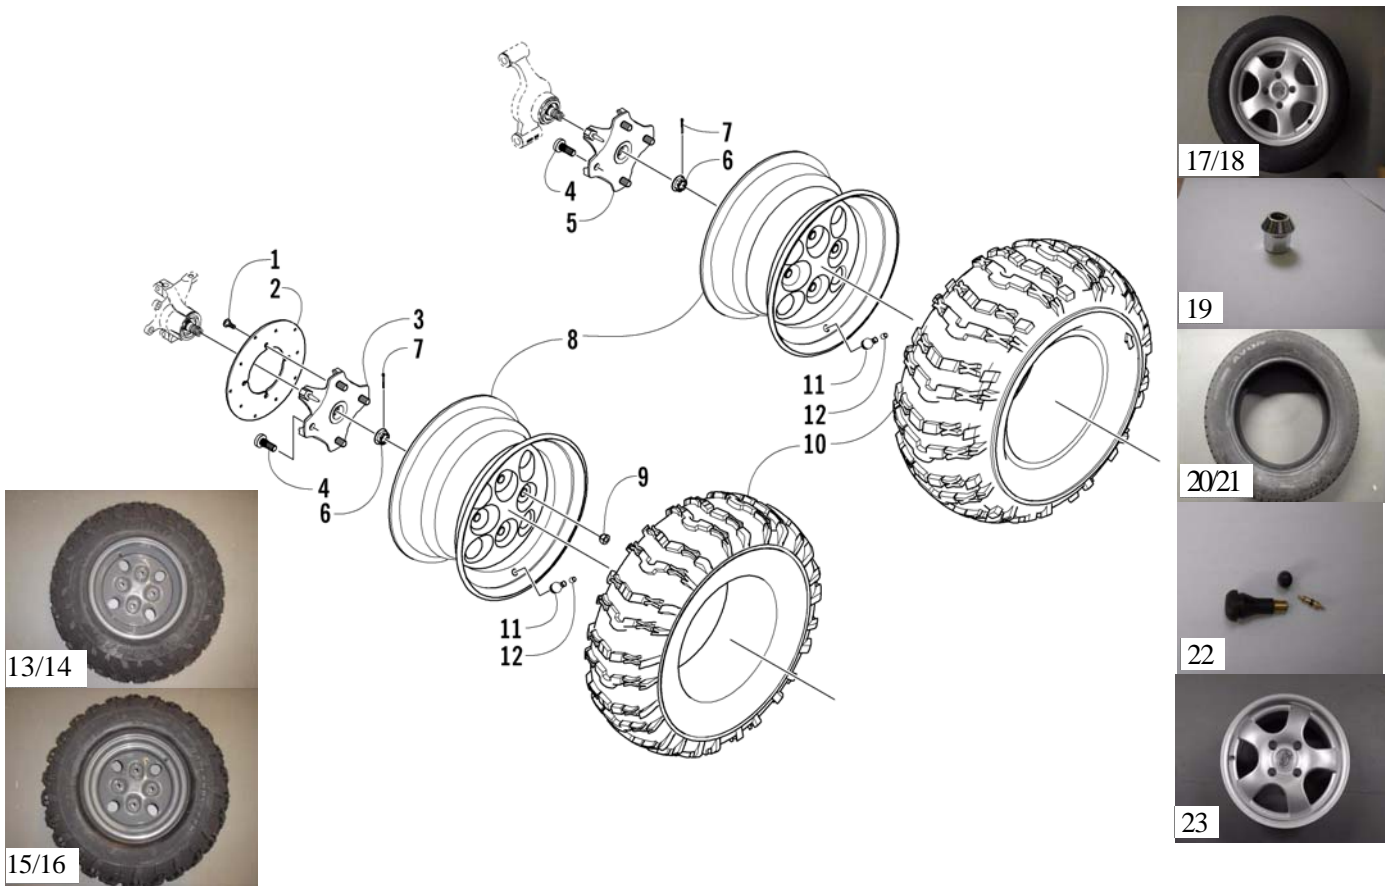

WHEEL AND TIRE ASSEMBLY

0740-358

Ref.	Part No.	Qty.	Description	Ref.	Part No.	Qty.	Description
1	0423-557	12	Screw, Shoulder w/Loctite	12	0402-140	4	ø Cap, Valve Stem
2	1402-225	3	Disc, Brake	13	0502-464	1	Wheel, Gray RH 25x8-12
3	0502-599	2	Hub, Wheel - Front (inc. 4)	14	0502-465	1	Wheel, Gray LH 25x8-12
4	0402-974	16	ø Stud, Wheel Hub	15	0502-505	1	Wheel, Gray RH 25x11-12
5	0502-601	1	Hub, Wheel - Rear - Left (inc. 4)	16	0502-506	1	Wheel, Gray LH 25x11-12
	0502-599	1	Hub, Wheel - Rear - Right (inc. 4)	17	AC007-203	2	Wheel Assy. Onroad Front (inc. 20, 22, 23)
6	0423-607	4	Nut, Castle Flange	18	AC007-216	2	Wheel Assy. Onroad Rear (inc. 21-23)
7	0423-407	4	Pin, Cotter	19	AC007-217	16	Nut, Aluminium Rim Silver
8	1402-127	2	Wheel - Front - Platinum	20	AC007-202	1	Road Tire 185/65-15
	1402-115	2	Wheel - Rear - Platinum	21	AC007-215	1	Road Tire 205/60-15
	0402-856	2	Wheel - Front - Gray	22	AC007-209	1	Valve Wheel, Road Tire
	0402-858	2	Wheel - Rear - Gray	23	AC007-221	1	Aluminium Rim Silver
9	0423-408	16	Nut, Mounting - Wheel				
10	1402-100	2	Tire - Front				
	1402-137	2	Tire - Rear				
11	0402-064	4	Stem, Valve (inc. 12)