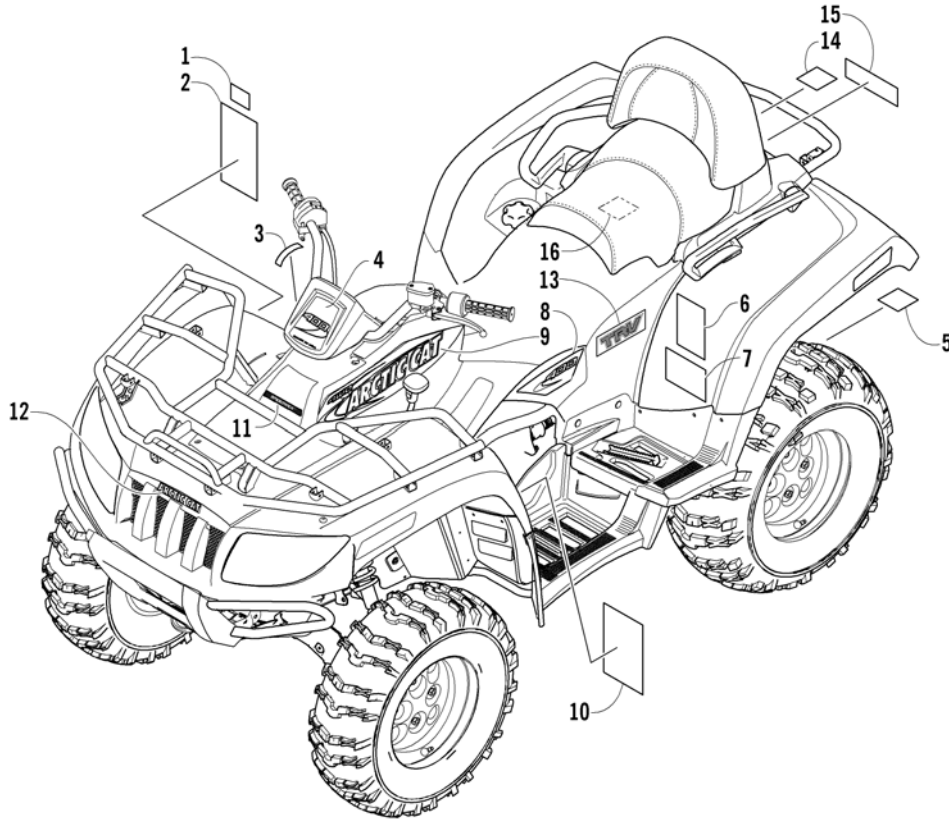

TAILLIGHT ASSEMBLY

0739-987

Ref.	Part No.	Qty.	Description	Ref.	Part No.	Qty.	Description
1	0509-022	4	Taillight Assembly (inc. 2-4)	7	AC003-079	1	Taillight New
2	0509-025	4	ø Housing, Taillight	8	AC008-231	1	Bracket Number Plate
3	0409-056	4	ø Bulb, Taillight	9	AC008-139	2	Reflector
4	0409-057	4	ø Socket, Taillight	10	AC003-145	1	Indicator, Left
5	1406-790	4	Pad, Taillight	11	AC003-146	1	Indicator, Right
6	0423-534	2	Grommet	12	AC008-223	2	Bracket, Indicator