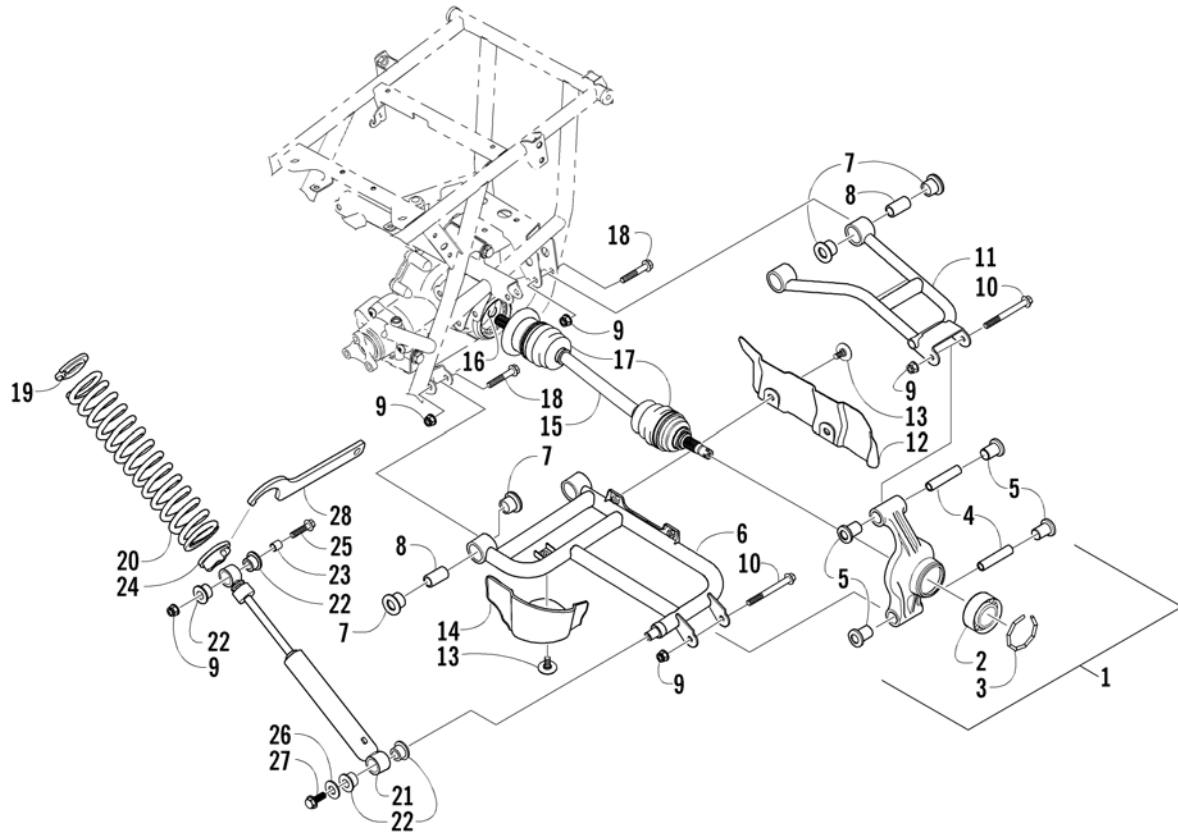

REAR SUSPENSION ASSEMBLY

0740-933

Ref.	Part No.	Qty.	Description	Ref.	Part No.	Qty.	Description
1	0504-372	1	Knuckle, Right Rear - Assembly (inc. 2-5)	12	<u>0441-754</u>	1	Guard, Boot - Right
	0504-373	1	Knuckle, Left Rear - Assembly (inc. 2-5)		<u>0441-755</u>	1	Guard, Boot - Left
2	1402-027	2	∅ Bearing, Wheel Hub		<u>1441-004</u>	1	Guard, Boot - Right (Green)
3	0423-423	2	∅ Ring, Retaining		<u>1441-005</u>	1	Guard, Boot - Left (Green)
4	0403-038	4	∅ Collar, Suspension Bushing		<u>0441-758</u>	1	Guard, Boot - Right (Cat Green)
5	0403-032	8	∅ Bushing, Suspension		<u>0441-759</u>	1	Guard, Boot - Left (Cat Green)
6	<u>0504-326</u>	1	A-Arm, Rear - Lower Right - Platinum (inc. 7-8)	13	0423-101	6	Screw, Body
	<u>0504-327</u>	1	A-Arm, Rear - Lower Left - Platinum (inc. 7-8)	14	1406-071	1	Guard, Boot - Right
	0504-320	1	A-Arm, Rear - Lower Right - Black (inc. 7-8) (Green)		1406-072	1	Guard, Boot - Left
	0504-321	1	A-Arm, Rear - Lower Left - Black (inc. 7-8) (Green)	15	<u>0502-811</u>	2	Axle, Drive - Rear (inc. 16-17)
7	0403-115	16	∅ Bushing	16	0441-400	2	∅ Clip, Retaining
8	0403-114	8	∅ Collar	17	0436-276	2	∅ Repair Kit, Boot
9	8428-002	14	Nut, Lock	18	8409-075	8	Screw, Cap
10	8409-000	4	Screw, Cap	19	1603-889	2	Retainer, Spring
11	<u>0504-330</u>	1	A-Arm, Rear - Upper Right - Platinum (inc. 7-8)	20	<u>0404-127</u>	2	Spring, Suspension - Platinum
	<u>0504-331</u>	1	A-Arm, Rear - Upper Left - Platinum (inc. 7-8)		<u>0404-126</u>	2	Spring, Suspension - Black (Green)
	0504-318	1	A-Arm, Rear - Upper Right - Black (inc. 7-8) (Green)	21	0404-099	2	Shock Absorber - Rear (inc. 22-23)
	0504-319	1	A-Arm, Rear - Upper Left - Black (inc. 7-8) (Green)	22	0604-310	8	∅ Bushing, Shock Absorber
				23	0403-028	2	∅ Sleeve, Shock Absorber
				24	0404-057	2	Cam, Spring Adjuster
				25	8409-050	2	Screw, Cap
				26	0423-087	2	Washer
				27	8408-820	2	Screw, Cap
				28	0441-587	1	Wrench, Spanner