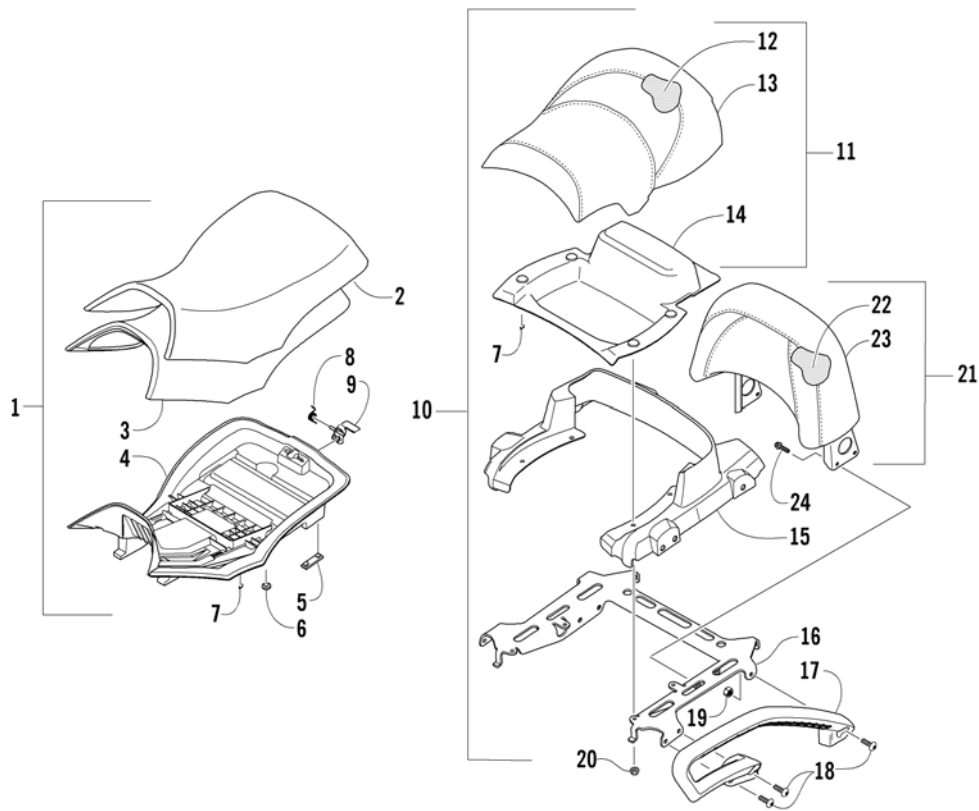

TAILLIGHT ASSEMBLY

0739-987

Ref.	Part No.	Qty.	Description	Ref.	Part No.	Qty.	Description
1	0509-022	4	Taillight Assembly (inc. 2-4)	7	AC003-079	1	Taillight New
2	0509-025	4	ø Housing, Taillight	8	AC008-231	1	Bracket Number Plate
3	0409-056	4	ø Bulb, Taillight	9	AC008-139	2	Reflector
4	0409-057	4	ø Socket, Taillight	10	AC003-145	1	Indicator, Left
5	1406-790	4	Pad, Taillight	11	AC003-146	1	Indicator, Right
6	0423-534	2	Grommet	12	AC008-223	2	Bracket, Indicator

FRAME AND RELATED PARTS

0740-926

Ref.	Part No.	Qty.	Description	Ref.	Part No.	Qty.	Description
1	1506-864	1	Frame, Main	19	1506-429	1	Brace, A-Arm
2	0509-034	4	Headlight Assembly - Right (inc. 3)	20	8409-025	2	Screw, Cap
3	0509-035	4	Headlight Assembly - Left (inc. 3)	21	2406-091	1	Panel, Belly
4	0409-055	4	Bulb, Headlight	22	0406-289	1	Pad, Frame
4	0623-785	4	Screw, Self-Tapping	23	8424-802	8	Nut, Flange
5	8050-217	8	Washer	24	8409-016	4	Screw, Cap
6	0423-447	4	Grommet	25	1506-846	1	Footrest - Right
7	0423-514	2	Stud, Adjuster - Headlight		1506-847	1	Footrest - Left
8	0423-522	2	Spring, Adjuster	26	1506-994	1	Strap, Footrest - Right
9	0423-513	2	Knob, Adjuster		1506-995	1	Strap, Footrest - Left
10	8409-020	4	Screw, Cap	27	1506-548	1	Channel, Shock Support
11	0506-653	1	Channel, Bumper Mounting - Right	28	0430-053	1	Horn
	1506-596	1	Channel, Bumper Mounting - Left		2406-321	1	Bracket Mount Horn
12	1506-562	1	Bracket, Mounting - Bumper - Right	29	AC003-145	1	Indicator Left
	1506-563	1	Bracket, Mounting - Bumper - Left	30	AC003-146	1	Indicator Right
13	8408-816	11	Screw, Cap	31	AC008-751	1	Mirror Left
14	1506-855	1	Bumper	32	AC008-752	1	Mirror Right
15	1406-360	1	Grille, Bumper	33	AC008-753	1	Mirror Mounting Left
16	0423-419	2	Screw, Machine	34	AC008-754	1	Mirror Mounting Right
17	0423-101	16	Screw, Body	35	AC003-021	1	Headlight Assembly NIOX Left
18	8428-002	2	Nut, Lock	36	AC003-022	1	Headlight Assembly NIOX Right