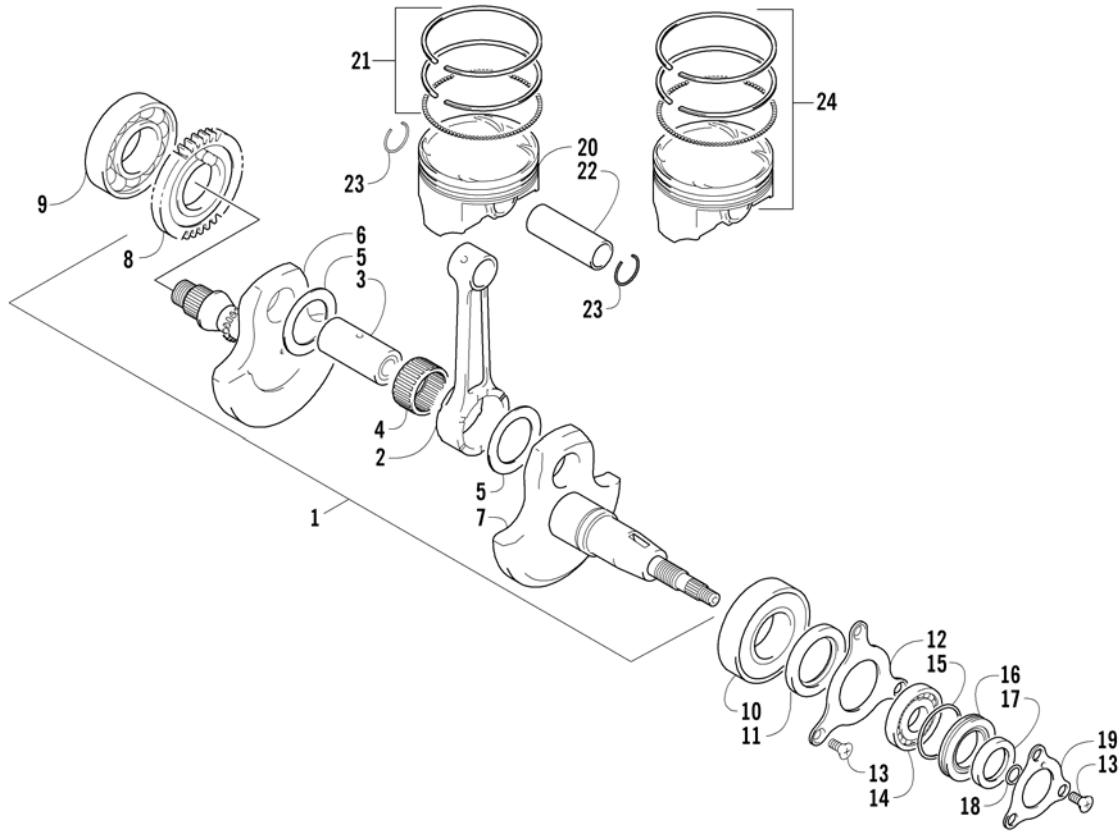

CYLINDER HEAD ASSEMBLY

0738-883 *Not Illustrated

Ref.	Part No.	Qty.	Description	Ref.	Part No.	Qty.	Description
1	3402-576	1	Head, Cylinder - Assembly (inc. 2-5)	14	3008-376	1	Bolt, Head Cover
2	3402-099	4	∅ Guide, Valve	15	3423-453	1	Plug, Oil Gallery
3	3423-068	4	∅ Ring, Valve Guide	16	3402-011	1	Gasket, Oil Gallery Plug
4	3423-043	2	∅ Pin, Dowel	17	0217-708	1	Spark Plug (NGK CR7E)
5	3423-006	4	∅ Bolt	18	3402-100	2	Cap, Inspection
6	3402-577	1	Gasket, Cylinder Head	19	3402-101	2	O-Ring
7	3423-449	2	Pin, Dowel	20	3004-341	4	Bolt, Inspection Cap
8	3003-290	4	Gasket	21	3402-035	1	Plug, Head
9	3004-326	2	Nut, Cylinder Head	22	0470-531	1	O-Ring
10	3423-007	2	Bolt, Head Cover	23	0570-084	1	Manifold, Intake
11	3423-429	1	Bolt, Head Cover	24	8476-620	2	Screw
12	3423-439	4	Washer, Cylinder Head Nut	25	0423-317	1	Clamp
13	3004-376	2	Bolt, Head Cover	*	3402-048	1	Plug, Frost

CRANKCASE ASSEMBLY

0739-843

Ref.	Part No.	Qty.	Description	Ref.	Part No.	Qty.	Description
1	3402-580	1	Crankcase Assembly (inc. 2-9)	7	3423-088	2	∅ Pin, Dowel
2	3004-880	4	Bolt	8	3423-091	10	∅ Bolt
3	3005-332	1	∅ Bolt	9	3423-097	3	∅ Bolt
4	3005-410	3	∅ Bolt	10	3042-581	1	Plate, Oil Guide - Right
5	3402-012	1	∅ Gasket, Oil Pressure Plug	11	3004-552	4	Screw, Oil Guide Plate
6	3402-214	1	∅ Plug, Oil Pressure	12	3402-582	1	Plate, Oil Guide - Left

CLUTCH/V-BELT/MAGNETO COVER ASSEMBLY

0740-246

Ref.	Part No.	Qty.	Description	Ref.	Part No.	Qty.	Description
1	3402-583	1	Cover, Clutch	12	3402-996	1	Plate, Air Intake
2	3402-589	1	Gasket	13	3402-013	1	Gasket
3	3423-088	6	Pin, Dowel	14	3402-585	1	Cover, Magneto
4	3423-098	26	Bolt	15	3402-590	1	Gasket, Magneto Cover
5	3423-392	1	Bolt	16	3402-593	1	Stick, Oil Level
6	3402-586	1	Cover, V-Belt	17	3423-055	1	O-Ring, Oil Level Stick
7	3402-591	1	Gasket, V-Belt Cover	18	3423-307	2	Bolt
8	0693-327	14	Bolt	19	3423-430	1	Bolt
9	3004-552	3	Screw	20	3423-180	1	Plug
10	3004-705	2	Plug, Drain	21	3003-290	1	Gasket
11	3402-444	2	Gasket, Drain Plug				