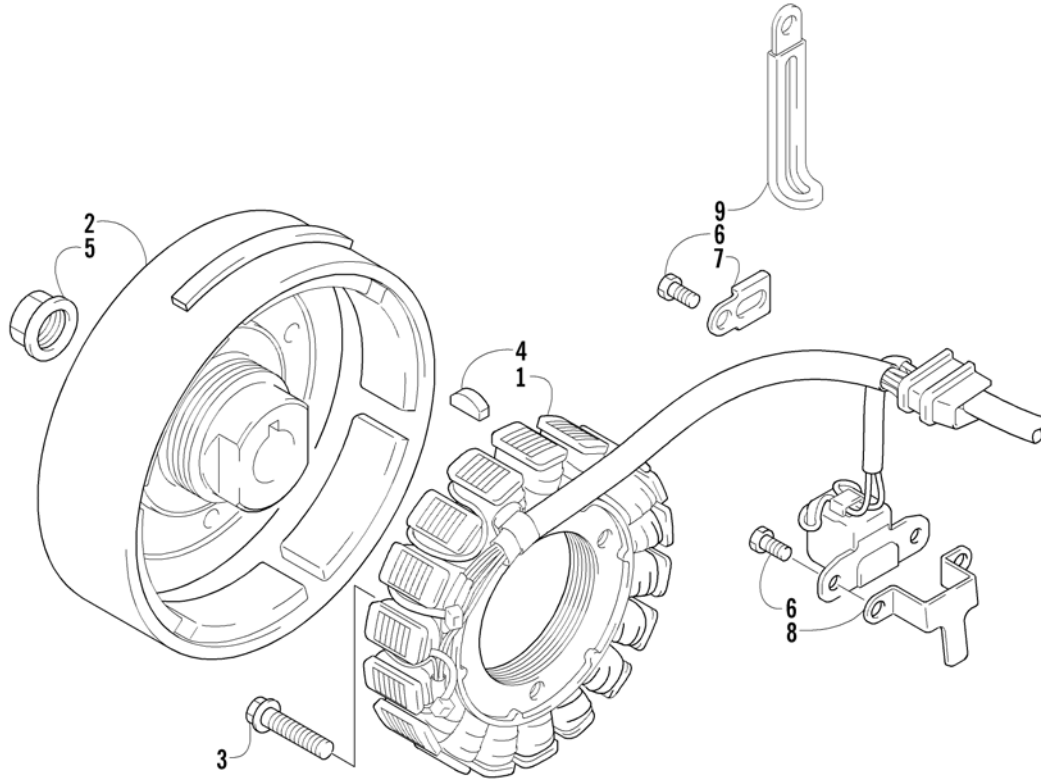

MAGNETO ASSEMBLY

0737-033

Ref.	Part No.	Qty.	Description	Ref.	Part No.	Qty.	Description
1	3430-053	1	Stator Assembly	6	3423-005	3	Bolt
2	3430-054	1	Rotor/Flywheel	7	3430-006	1	Clamp
3	3004-756	3	Bolt	8	3430-005	1	Clamp
4	0691-785	1	Key	9	3002-964	1	Clamp, Wire
5	3423-086	1	Nut