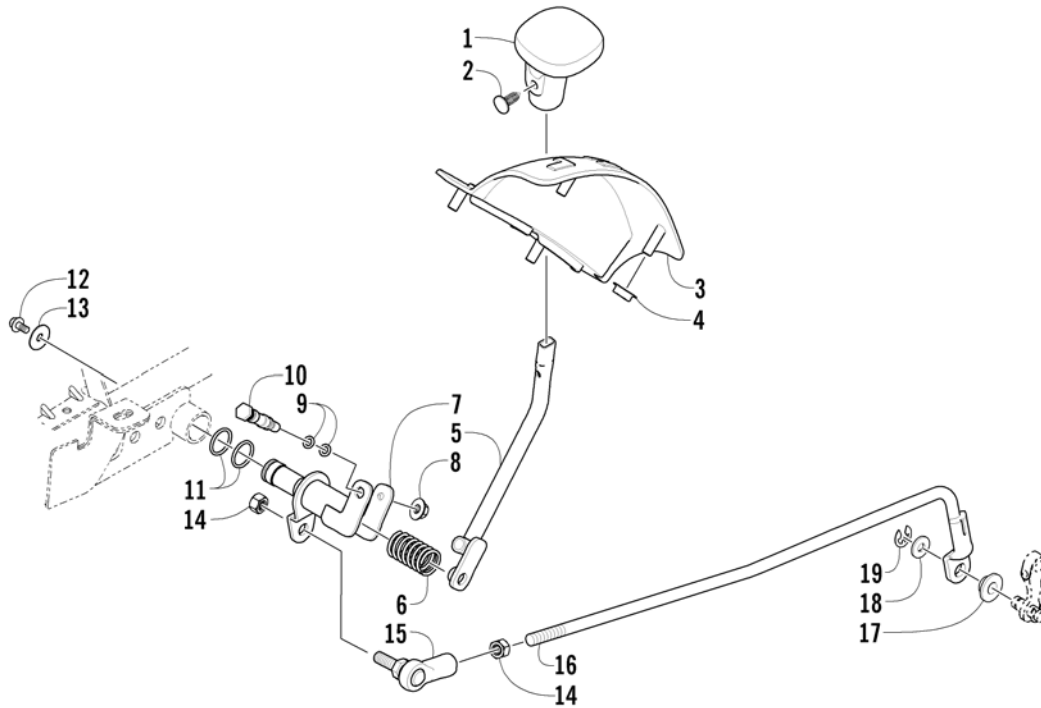

HYDRAULIC BRAKE ASSEMBLY

0740-935

Ref.	Part No.	Qty.	Description	Ref.	Part No.	Qty.	Description
1	<u>0502-628</u>	1	Hose, Brake - Assembly	7	0502-607	3	∅ ∅ ∅ Seal Set
2	8476-625	1	Screw, Cap	8	0502-609	3	∅ ∅ Valve, Bleed
3	8408-820	6	Screw, Cap	9	0502-608	3	∅ O-Ring, Guide - Set
4	0502-602	1	Caliper, Brake - Right Front (inc. 5-11)	10	0502-605	3	∅ Bracket Assembly
	0502-610	2	Caliper, Brake - Left Front and Right Rear (inc. 5-11)	11	<u>0502-875</u>	3	∅ Pad, Brake - Set
5	0502-603	1	∅ Housing, Caliper - Assembly - Right Front (inc. 6-8)	12	0423-178	6	Washer, Crush
	0502-611	2	∅ Housing, Caliper - Assembly - Left Front and Right Rear (inc. 6-8)	13	0423-413	3	Bolt, Banjo Fitting
6	0502-606	3	∅ ∅ Piston/Seal Set (inc. 7)	14	0423-610	1	Bolt, Double Banjo Fitting
				15	0423-676	1	Cap, Banjo M10x1.25 THDS
				16	1402-539	1	Hose, Brake - 2181 LG

GAS TANK ASSEMBLY

0740-936

Ref.	Part No.	Qty.	Description	Ref.	Part No.	Qty.	Description
1	<u>0570-111</u>	1	Tank, Gas - Assembly (inc. 2-9)	14	0423-461	4	Clamp, Hose
2	0470-438	1	ø Cap, Gas Tank (inc. 3)	15	0410-070	AR	Hose, Gasline - 25 ft
3	0109-733	1	ø ø Gasket, Gas Tank Cap	16	1623-233	6	Clamp, Hose
4	0570-114	1	ø Sensor, Fuel Level (inc. 5-7)	17	0470-527	1	Fitting, Straight
5	0423-603	1	ø ø Clamp, Hose	18	0470-519	1	Pump, Fuel
6	0470-475	1	ø ø Filter, Fuel	19	8476-620	2	Screw, Machine
7	0470-521	1	ø ø Seal, Fuel Level Sensor	20	0623-038	2	Nut, Lock
8	1623-158	4	ø Screw, Self-Tapping	21	0470-479	1	Shield, Heat
9	<u>0470-567</u>	1	ø Plate, Mounting - Fuel Level Sensor	22	0470-474	1	Shield, Heat
10	<u>0570-131</u>	1	Strap, Gas Tank Mounting	23	0623-791	5	Screw, Self-Tapping
11	8476-650	2	Screw, Machine	24	<u>0470-536</u>	2	Clip, Gas Tank Mounting
12	8427-602	2	Nut	25	0423-609	2	Screw, Gas Tank Mounting
13	<u>0570-132</u>	1	Strap, Gas Tank Mounting				