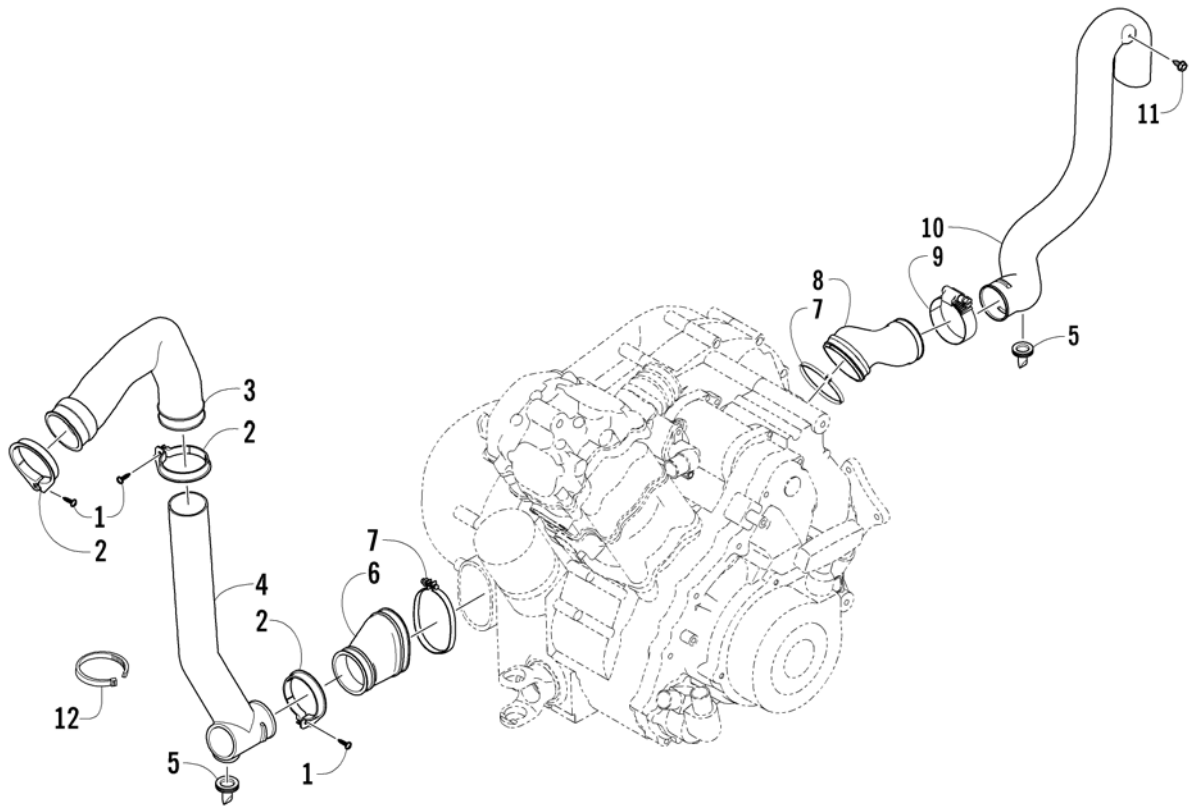

CASE/BELT COOLING ASSEMBLY

0740-881

Ref.	Part No.	Qty.	Description	Ref.	Part No.	Qty.	Description
1	0423-342	3	Screw, Self-Tapping	7	3402-449	2	Clamp, Boot
2	0423-551	3	Clamp, Boot	8	0413-060	1	Boot, Duct - Rear
3	0413-092	1	Boot, Air-In	9	0423-380	1	Clamp, Duct
4	0513-010	1	Duct, Belt Cooling - Front	10	0413-106	1	Duct, Belt Cooling - Rear
5	0470-442	2	Valve, Drain	11	0623-301	1	Screw, Self-Tapping
6	0413-048	1	Boot, Duct - Front	12	0123-903	1	Cable Tie - 11.5 in.