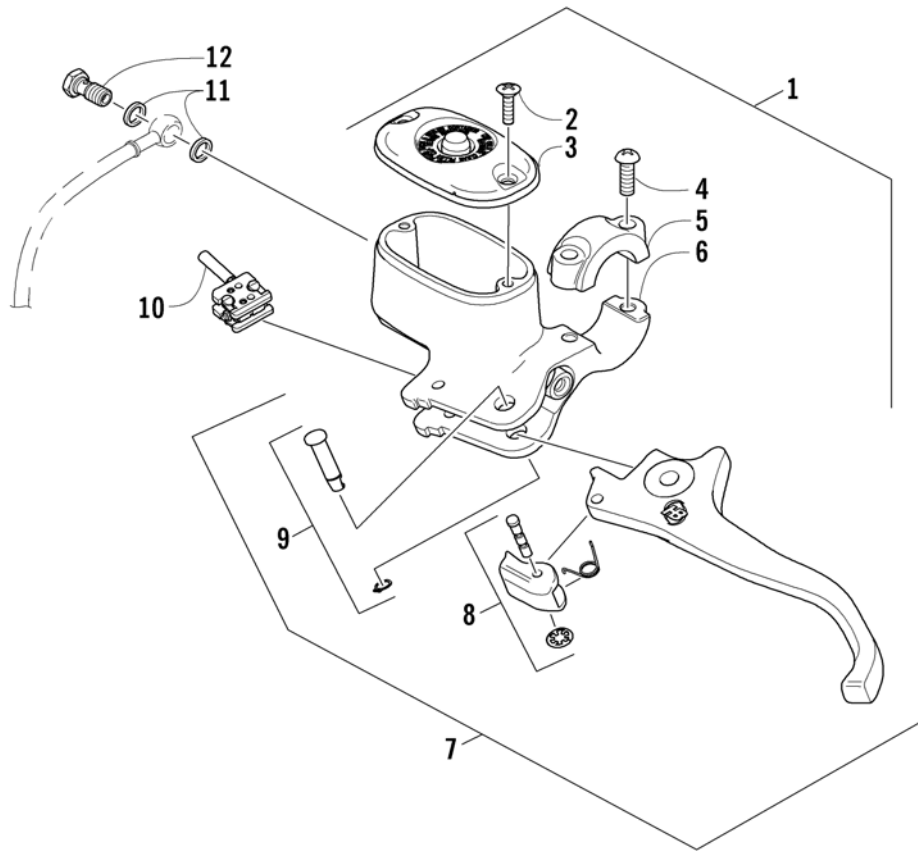

HYDRAULIC HAND BRAKE ASSEMBLY

0739-479

Ref.	Part No.	Qty.	Description	Ref.	Part No.	Qty.	Description
1	<u>0502-914</u>	1	Brake Assembly (inc. 2-10)	7	<u>0502-866</u>	1	ø Lever Assembly - Kit (inc. 8-9)
2	<u>0502-566</u>	1	ø Screw, Reservoir Cover - Kit	8	<u>0502-867</u>	1	ø ø Lock, Brake Lever - Kit
3	<u>0502-868</u>	1	ø Cover, Reservoir - Kit	9	0502-580	1	ø ø Lever Pin - Kit
4	<u>0502-568</u>	1	ø Screw, Master Cylinder Clamp - Kit	10	0502-564	1	ø Switch, Brake - Kit
5	<u>0502-869</u>	1	ø Clamp, Master Cylinder - Kit	11	0423-178	2	Washer, Crush
6	<u>0502-704</u>	1	ø Master Cylinder Assembly - Kit	12	0423-413	1	Bolt, Banjo Fitting