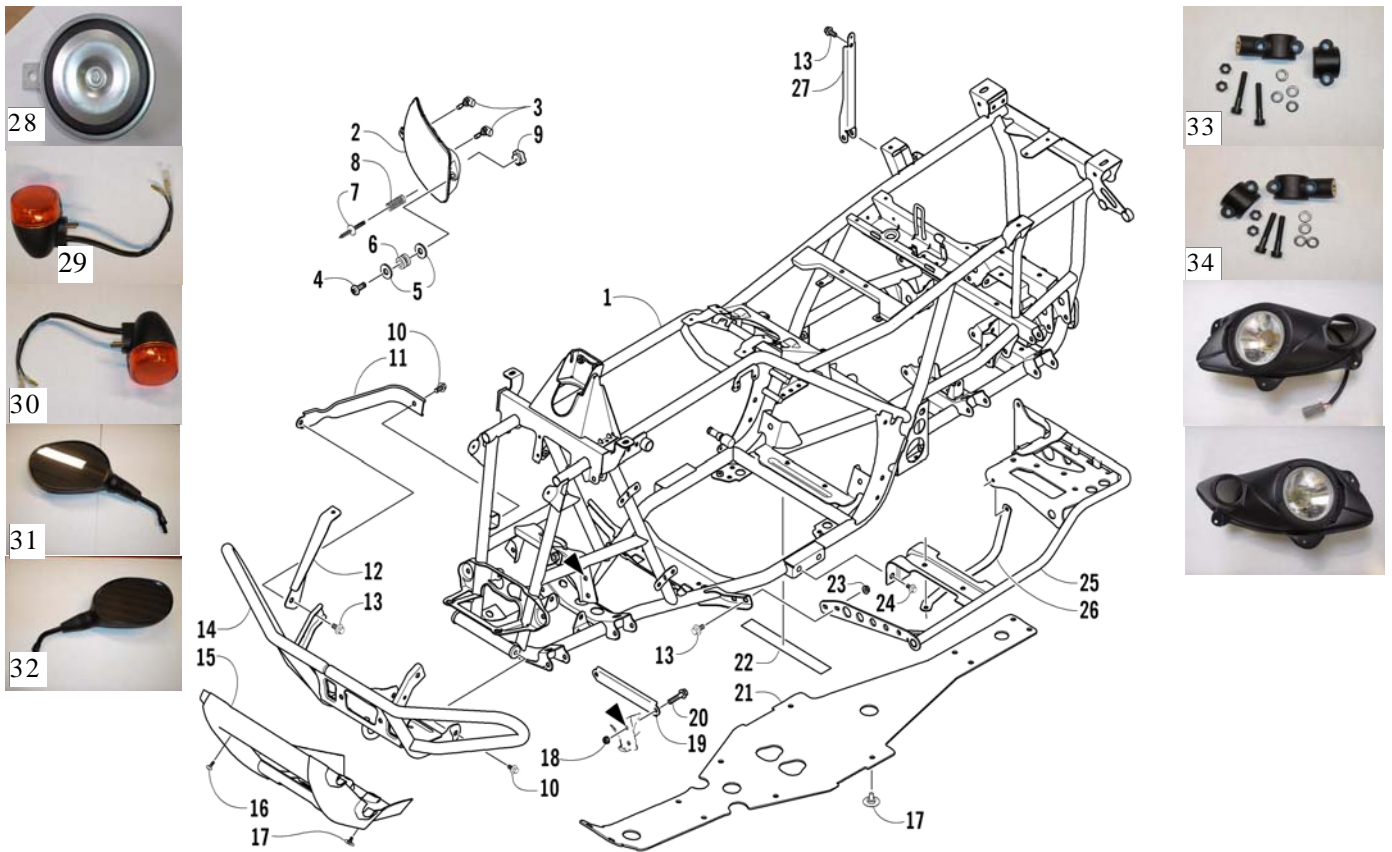

TAILLIGHT ASSEMBLY

0739-987

Ref.	Part No.	Qty.	Description	Ref.	Part No.	Qty.	Description
1	0509-022	4	Taillight Assembly (inc. 2-4)	7	AC003-079	1	Taillight New
2	0509-025	4	ø Housing, Taillight	8	AC008-231	1	Bracket Number Plate
3	0409-056	4	ø Bulb, Taillight	9	AC008-139	2	Reflector
4	0409-057	4	ø Socket, Taillight	10	AC003-145	1	Indicator, Left
5	1406-790	4	Pad, Taillight	11	AC003-146	1	Indicator, Right
6	0423-534	2	Grommet	12	AC008-223	2	Bracket, Indicator

FRAME AND RELATED PARTS

0740-926

Ref.	Part No.	Qty.	Description	Ref.	Part No.	Qty.	Description
1	1506-864	1	Frame, Main	19	1506-429	1	Brace, A-Arm
2	0509-034	4	Headlight Assembly - Right (inc. 3)	20	8409-025	2	Screw, Cap
3	0509-035	4	Headlight Assembly - Left (inc. 3)	21	2406-091	1	Panel, Belly
4	0409-055	4	Bulb, Headlight	22	0406-289	1	Pad, Frame
4	0623-785	4	Screw, Self-Tapping	23	8424-802	8	Nut, Flange
5	8050-217	8	Washer	24	8409-016	4	Screw, Cap
6	0423-447	4	Grommet	25	1506-846	1	Footrest - Right
7	0423-514	2	Stud, Adjuster - Headlight		1506-847	1	Footrest - Left
8	0423-522	2	Spring, Adjuster	26	1506-994	1	Strap, Footrest - Right
9	0423-513	2	Knob, Adjuster		1506-995	1	Strap, Footrest - Left
10	8409-020	4	Screw, Cap	27	1506-548	1	Channel, Shock Support
11	0506-653	1	Channel, Bumper Mounting - Right	28	0430-053	1	Horn
	1506-596	1	Channel, Bumper Mounting - Left		2406-321	1	Bracket Mount Horn
12	1506-562	1	Bracket, Mounting - Bumper - Right	29	AC003-145	1	Indicator Left
	1506-563	1	Bracket, Mounting - Bumper - Left	30	AC003-146	1	Indicator Right
13	8408-816	11	Screw, Cap	31	AC008-751	1	Mirror Left
14	1506-855	1	Bumper	32	AC008-752	1	Mirror Right
15	1406-360	1	Grille, Bumper	33	AC008-753	1	Mirror Mounting Left
16	0423-419	2	Screw, Machine	34	AC008-754	1	Mirror Mounting Right
17	0423-101	16	Screw, Body	35	AC003-021	1	Headlight Assembly NIOX Left
18	8428-002	2	Nut, Lock	36	AC003-022	1	Headlight Assembly NIOX Right