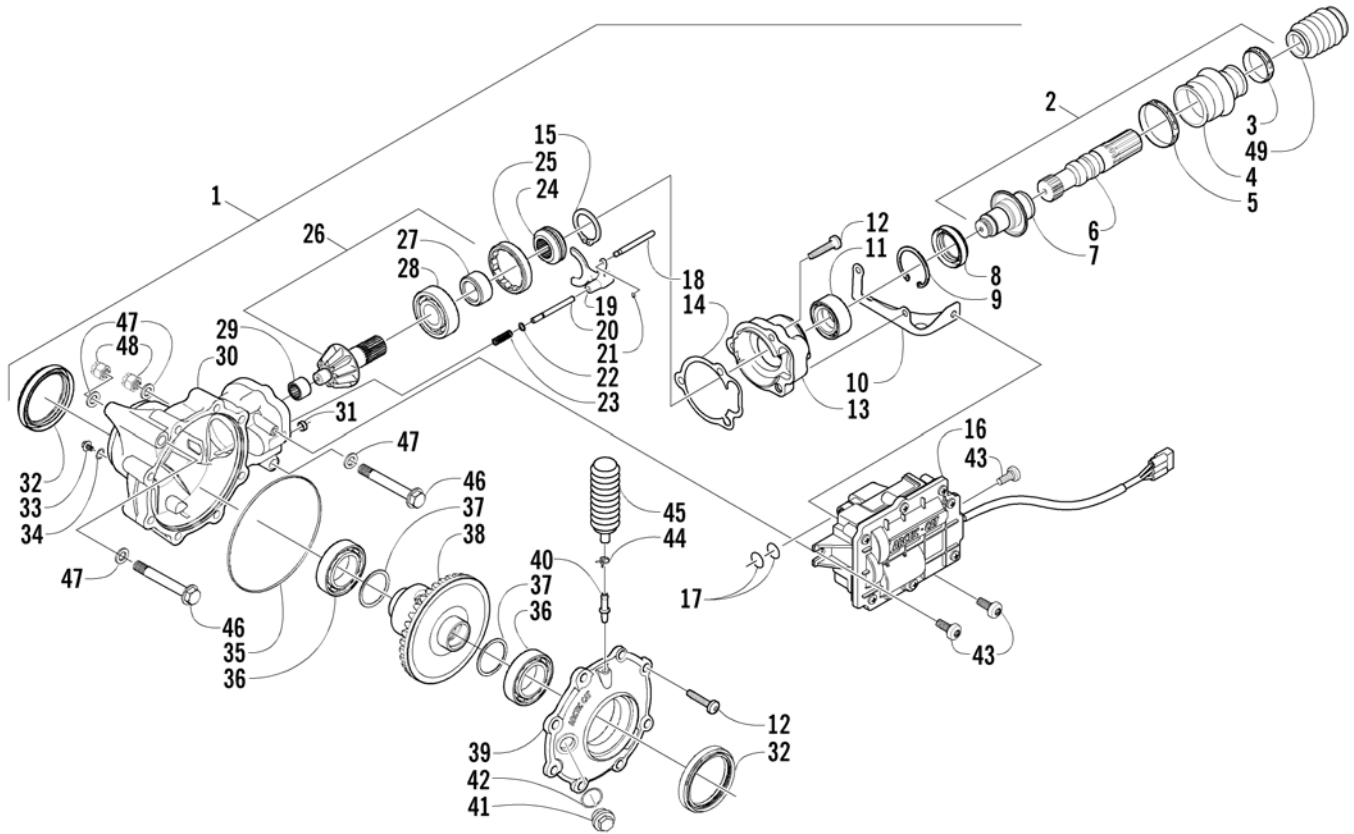

FRONT DRIVE GEARCASE ASSEMBLY

0740-941

Ref.	Part No.	Qty.	Description	Ref.	Part No.	Qty.	Description
1	0502-815	1	Gearcase, Front Drive - Assembly (inc. 2-43)	27	0402-336	1	ø ø Collar, Retaining
2	0502-386	1	ø Shaft, Propeller - Assembly (inc. 3-7)	28	0402-327	1	ø ø Bearing
3	0423-411	1	ø ø Clamp, Boot	29	0402-328	1	ø Bearing
4	0402-985	1	ø ø Boot, Propeller Shaft	30	0502-120	1	ø Housing, Gearcase
5	0423-393	1	ø ø Clamp, Boot	31	0402-411	1	ø Pin, Dowel
6	1402-046	1	ø ø Shaft, Output	32	0402-394	2	ø Seal
7	0502-407	1	ø ø Shaft, Input	33	0402-450	1	ø Plug, Magnetic (inc. 34)
8	1402-011	1	ø Seal	34	0423-153	1	ø ø O-Ring
9	0423-423	1	ø Ring, Retaining	35	0423-149	1	ø O-Ring
10	0502-347	1	ø Bracket, Actuator	36	0402-393	2	ø Bearing
11	1402-043	1	ø Bearing	37	0402-405	AR	ø Shim
12	0423-118	11	ø Screw, Self-Tapping		0402-406	AR	ø Shim
13	0502-528	1	ø Housing, Pinion		0402-407	AR	ø Shim
14	0402-947	1	ø Gasket, Flange		0402-408	AR	ø Shim
15	0423-417	1	ø Ring, Retaining		0402-409	AR	ø Shim
16	0502-296	1	ø Actuator (inc. one No. 17)	38	0502-779	1	ø Gear, Ring - 36T
17	0423-498	2	ø ø O-Ring	39	0502-121	1	ø Cover, Gearcase
18	0402-997	1	ø Shaft, Selector	40	1402-104	1	ø Fitting
19	0402-998	1	ø Fork, Selector	41	0402-333	1	ø Plug, Fill (inc. 42)
20	0402-417	1	ø Shaft, Shuttle	42	0423-154	1	ø ø O-Ring
21	0423-402	1	ø Ring, Retaining	43	0423-396	3	ø Screw, Self-Tapping
22	0423-147	1	ø O-Ring	44	0423-315	1	Clamp, Fitting
23	0402-999	1	ø Spring, Return	45	0402-147	1	Bladder, Gearcase
24	0402-413	1	ø Coupler, Drive	46	0423-404	2	Screw, Cap
25	0402-357	1	ø Collar, Lock	47	0423-426	4	Washer
26	0502-783	1	ø Gear, Pinion - Assembly - 10T (inc. 27-28)	48	8428-002	2	Nut, Lock
				49	0402-966	1	Boot, Shaft