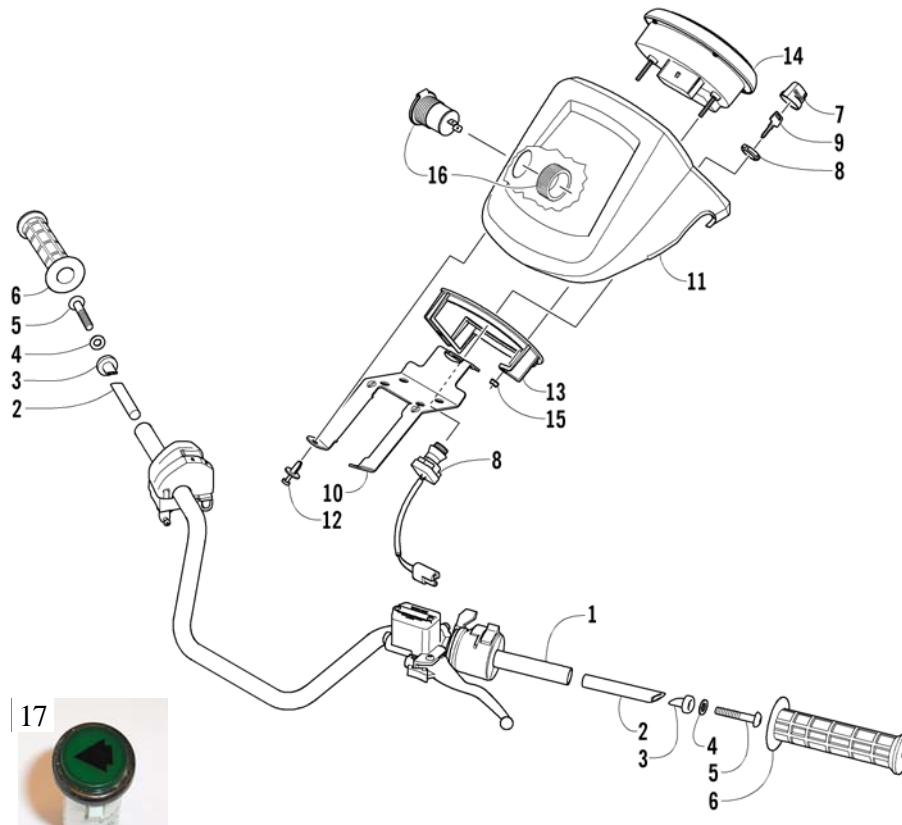

HANDLEBAR ASSEMBLY

0740-932

Ref.	Part No.	Qty.	Description	Ref.	Part No.	Qty.	Description
1	0505-418	1	Tube, Handlebar	10	1506-578	1	Bracket, Mounting - Instrument Pod
2	0405-218	2	Plug, Handlebar	11	~~0405-188~~	1	Instrument Pod
3	0405-149	2	End Cap, Handlebar		~~0405-189~~	1	Instrument Pod (Green)
4	8050-247	2	Washer		~~0405-190~~	1	Instrument Pod (Cat Green)
5	8477-845	2	Screw, Machine	12	~~0423-535~~	2	Rivet, Reinstallable
6	0405-147	2	Grip, Handlebar	13	~~0420-065~~	1	Clamp
7	0409-013	1	Cover, Key	14	~~0520-014~~	4	~~Gauge, LCD~~
8	3430-040	1	Switch, Ignition - Assembly (inc. 9)		0520-012	1	Gauge, LCD
9	3409-007	1	ø Key, Ignition - Blank (C Series)	15	0423-493	2	Nut, Hex
	3409-011	1	ø Key, Ignition - Blank (D Series)	16	0641-897	1	Outlet, Accessory - 12V
	3409-012	1	ø Key, Ignition - Blank (E Series)	17	0420-072	2	Light Indicator Turn Signal
	3409-013	1	ø Key, Ignition - Blank (F Series)