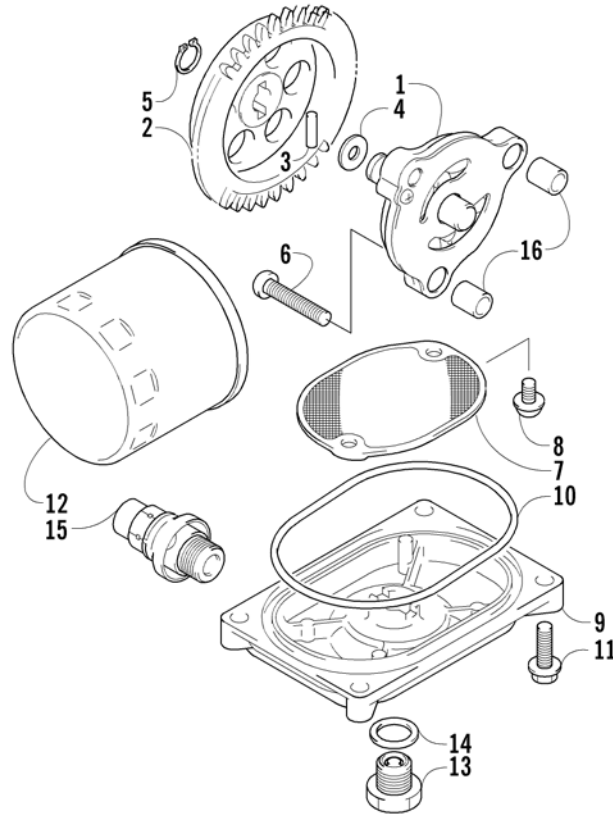

CRANK BALANCER ASSEMBLY

0737-050

Ref.	Part No.	Qty.	Description	Ref.	Part No.	Qty.	Description
1	3402-605	1	Balancer, Crank	8	3423-441	2	Washer, Driven Gear
2	3402-553	2	Bearing	9	3423-446	1	Washer
3	3402-772	1	Gear, Driven	10	3402-617	1	Gear, Oil Pump Drive
4	3402-608	1	Race, Driven Gear	11	3423-555	1	Bolt, Drive Gear
5	3402-090	2	Spring, Driven Gear	12	3423-401	1	Washer, Drive Gear
6	3004-540	1	Key	13	3423-110	1	Pin, Drive Gear
7	3423-106	3	Pin, Driven Gear				

CAMSHAFT/VALVE ASSEMBLY

0739-847

Ref.	Part No.	Qty.	Description	Ref.	Part No.	Qty.	Description
1	3402-989	1	Camshaft	11	3402-148	4	Seat, Spring
2	3402-611	1	Sprocket	12	3402-078	4	Seal, Oil
3	3423-047	1	Pin	13	3402-140	1	Shaft, Rocker Arm
4	3423-073	1	Washer	14	3402-141	1	Shaft, Rocker Arm
5	3423-013	2	Bolt	15	3423-031	2	Washer
6	3423-071	1	C-Ring	16	3402-040	2	Plug, Shaft
7	3402-805	1	Arm, Valve Rocker - Intake (inc. two No. 8-9)	17	3402-012	2	Gasket
8	3423-075	4	ø Screw	18	3402-725	2	Valve, Intake
9	3423-076	4	ø Nut	19	3402-143	2	Valve, Exhaust
10	3402-139	1	Arm, Valve Rocker - Exhaust (inc. two No. 8-9)	20	3402-726	4	Spring, Valve
				21	3402-541	4	Retainer, Spring
				22	3402-147	8	Cotter, Valve

CAM CHAIN ASSEMBLY

0737-051

Ref.	Part No.	Qty.	Description	Ref.	Part No.	Qty.	Description
1	3402-281	1	Chain, Cam	7	3423-484	1	ø Spring
2	3402-612	1	Guide, Cam Chain	8	3423-485	1	ø Plug
3	3402-613	1	Tensioner, Cam Chain	9	3423-286	1	ø O-Ring
4	3423-074	1	Bolt	10	3403-020	1	Gasket, Adjuster
5	3402-436	1	Washer	11	3004-512	2	Bolt
6	3402-614	1	Adjuster, Tensioner - Assembly (inc. 7-9)				

RECOIL STARTER ASSEMBLY

0737-034

Ref.	Part No.	Qty.	Description	Ref.	Part No.	Qty.	Description
1	3445-003	1	Starter, Recoil - Assembly (inc. 2-8)	7	3004-488	1	ø Nut
2	3445-004	1	ø Reel	8	3445-011	1	ø Rope Assembly
3	3445-007	1	ø Spring, Spiral	9	3423-428	4	Screw, Cap
4	3445-016	1	ø Ratchet - Assembly (inc. 5-6)	10	3445-029	1	Cup, Starter
5	3445-005	1	ø ø Ratchet	11	3004-491	1	Nut
6	3445-006	1	ø ø Guide, Ratchet				