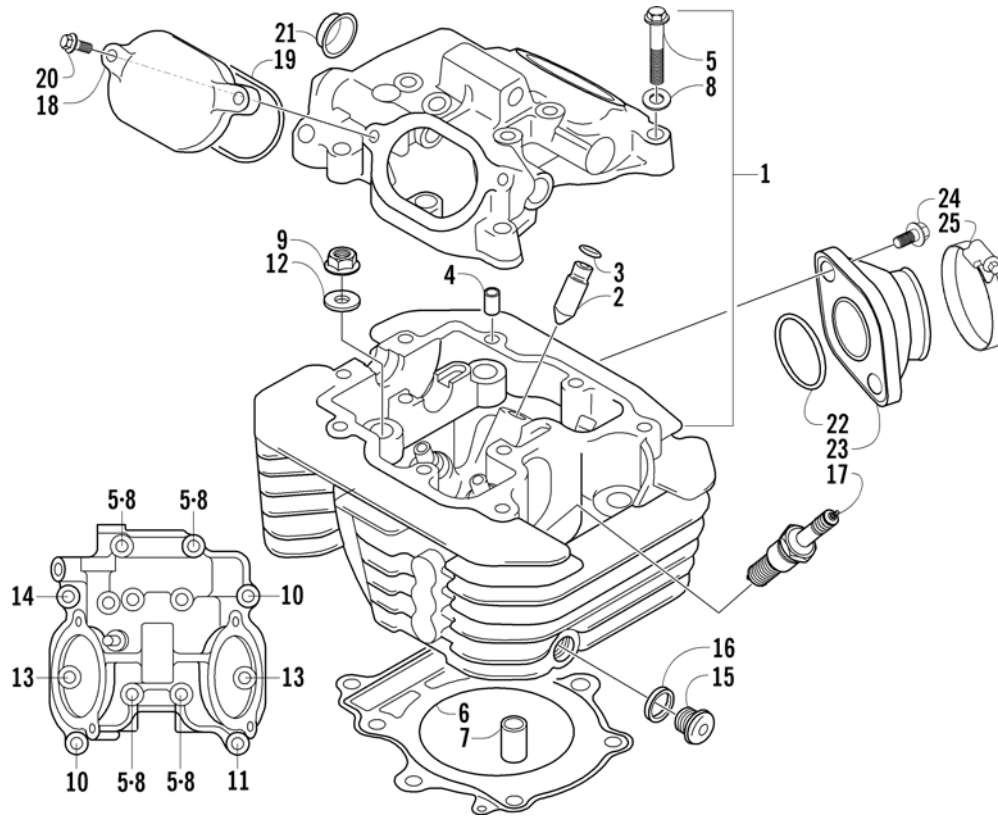

CYLINDER HEAD ASSEMBLY

0738-883 *Not Illustrated

Ref.	Part No.	Qty.	Description	Ref.	Part No.	Qty.	Description
1	3402-576	1	Head, Cylinder - Assembly (inc. 2-5)	14	3008-376	1	Bolt, Head Cover
2	3402-099	4	∅ Guide, Valve	15	3423-453	1	Plug, Oil Gallery
3	3423-068	4	∅ Ring, Valve Guide	16	3402-011	1	Gasket, Oil Gallery Plug
4	3423-043	2	∅ Pin, Dowel	17	0217-708	1	Spark Plug (NGK CR7E)
5	3423-006	4	∅ Bolt	18	3402-100	2	Cap, Inspection
6	3402-577	1	Gasket, Cylinder Head	19	3402-101	2	O-Ring
7	3423-449	2	Pin, Dowel	20	3004-341	4	Bolt, Inspection Cap
8	3003-290	4	Gasket	21	3402-035	1	Plug, Head
9	3004-326	2	Nut, Cylinder Head	22	0470-531	1	O-Ring
10	3423-007	2	Bolt, Head Cover	23	0570-084	1	Manifold, Intake
11	3423-429	1	Bolt, Head Cover	24	8476-620	2	Screw
12	3423-439	4	Washer, Cylinder Head Nut	25	0423-317	1	Clamp
13	3004-376	2	Bolt, Head Cover	*	3402-048	1	Plug, Frost