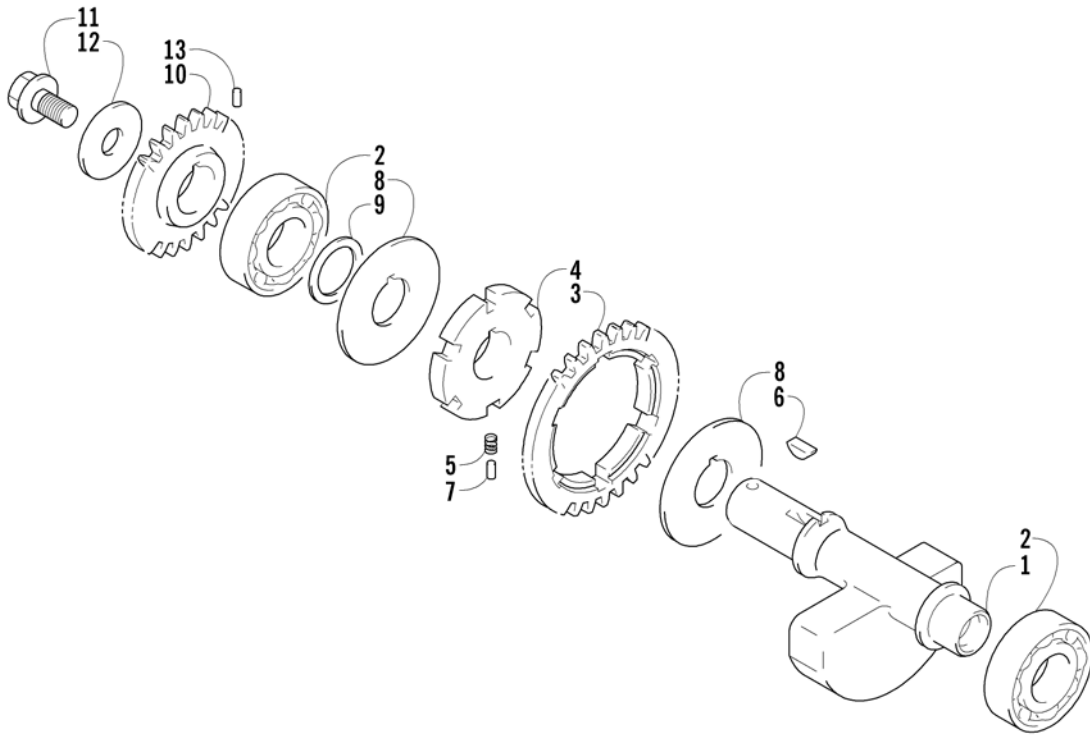

CRANK BALANCER ASSEMBLY

0737-050

Ref.	Part No.	Qty.	Description	Ref.	Part No.	Qty.	Description
1	3402-605	1	Balancer, Crank	8	3423-441	2	Washer, Driven Gear
2	3402-553	2	Bearing	9	3423-446	1	Washer
3	3402-772	1	Gear, Driven	10	3402-617	1	Gear, Oil Pump Drive
4	3402-608	1	Race, Driven Gear	11	3423-555	1	Bolt, Drive Gear
5	3402-090	2	Spring, Driven Gear	12	3423-401	1	Washer, Drive Gear
6	3004-540	1	Key	13	3423-110	1	Pin, Drive Gear
7	3423-106	3	Pin, Driven Gear