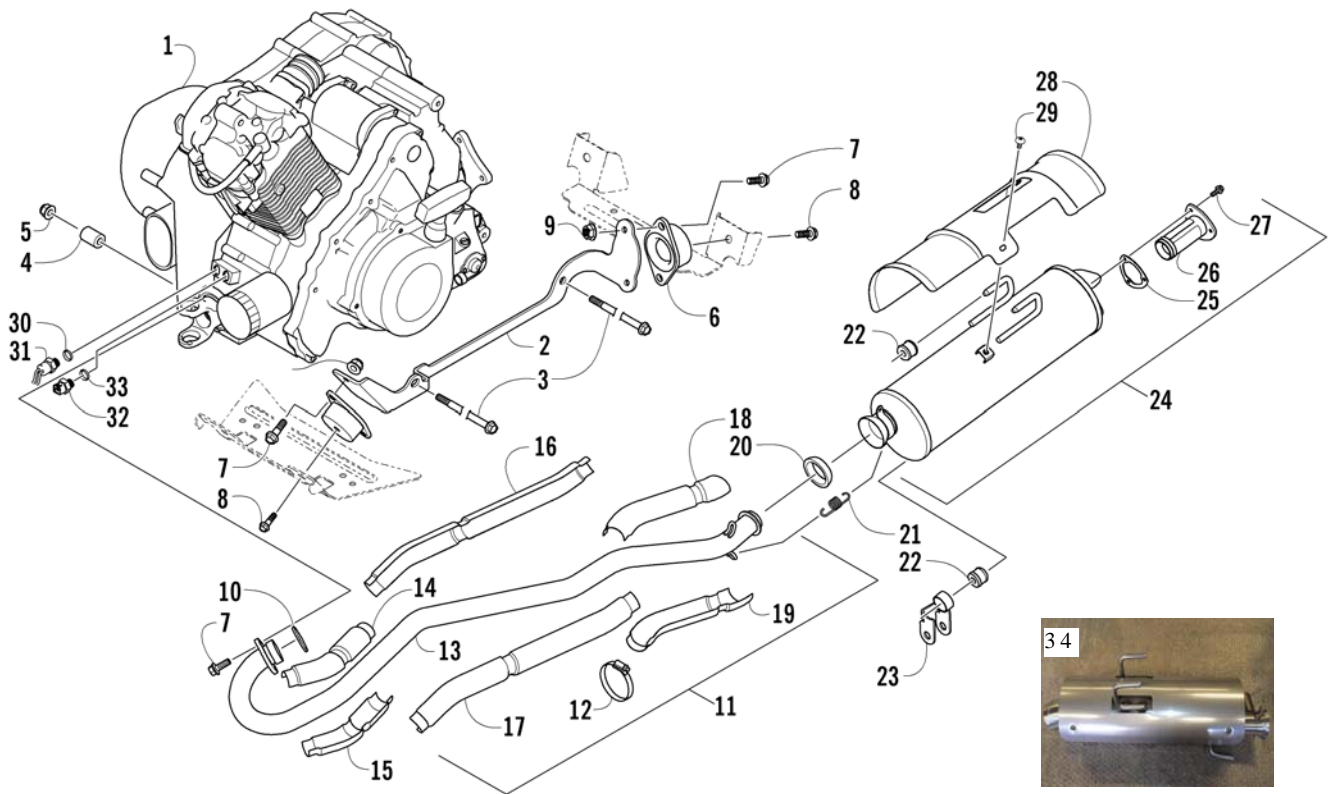

BATTERY ASSEMBLY

0740-445 *Not Illustrated

Ref.	Part No.	Qty.	Description	Ref.	Part No.	Qty.	Description
1	5990-839	1	Battery Cover/Tool Tray Assy (inc. 2-3)	6	0645-152	1	∅ Clamp, Hose
2	1406-507	1	∅ Cover, Battery	7	0645-263	1	∅ Hose, Battery Vent
3	0406-288	2	∅ Pad, Battery	8	0645-151	1	∅ Label, Warning - Battery
*	0444-122	1	Kit, Tool	9	0123-903	4	Cable Tie - 11.5 in.
4	0745-045	4	Battery Assembly (inc. 5-8)	10	8476-616	2	Screw, Machine
	AC003-005	1	Battery	11	0623-101	1	Routing Clip, Snap-In
5	0645-045	6	∅ Cap, Battery				