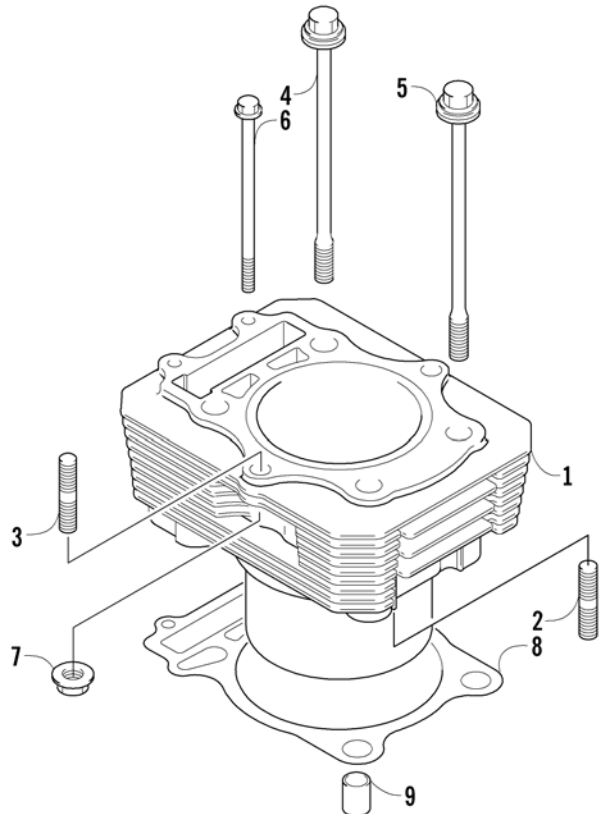

CYLINDER HEAD ASSEMBLY

0738-883 *Not Illustrated

Ref.	Part No.	Qty.	Description	Ref.	Part No.	Qty.	Description
1	3402-576	1	Head, Cylinder - Assembly (inc. 2-5)	14	3008-376	1	Bolt, Head Cover
2	3402-099	4	∅ Guide, Valve	15	3423-453	1	Plug, Oil Gallery
3	3423-068	4	∅ Ring, Valve Guide	16	3402-011	1	Gasket, Oil Gallery Plug
4	3423-043	2	∅ Pin, Dowel	17	0217-708	1	Spark Plug (NGK CR7E)
5	3423-006	4	∅ Bolt	18	3402-100	2	Cap, Inspection
6	3402-577	1	Gasket, Cylinder Head	19	3402-101	2	O-Ring
7	3423-449	2	Pin, Dowel	20	3004-341	4	Bolt, Inspection Cap
8	3003-290	4	Gasket	21	3402-035	1	Plug, Head
9	3004-326	2	Nut, Cylinder Head	22	0470-531	1	O-Ring
10	3423-007	2	Bolt, Head Cover	23	0570-084	1	Manifold, Intake
11	3423-429	1	Bolt, Head Cover	24	8476-620	2	Screw
12	3423-439	4	Washer, Cylinder Head Nut	25	0423-317	1	Clamp
13	3004-376	2	Bolt, Head Cover	*	3402-048	1	Plug, Frost