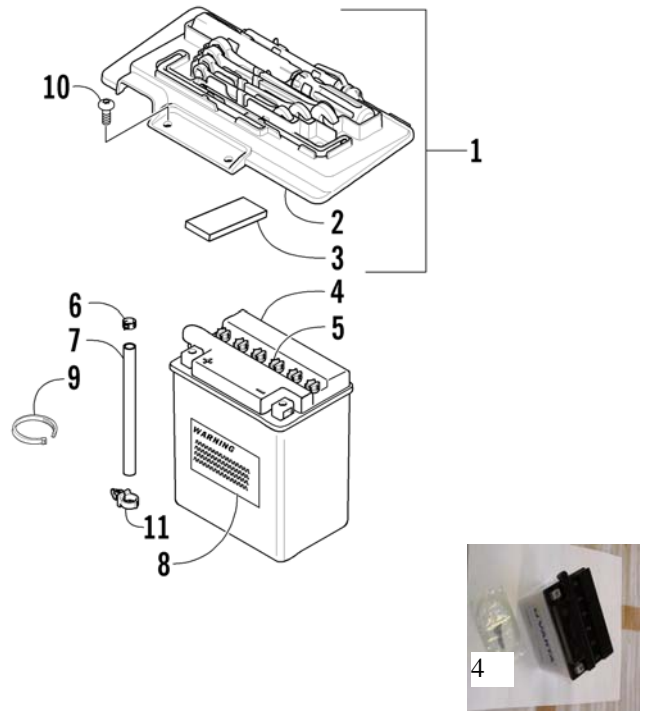

BATTERY ASSEMBLY

0740-445 *Not Illustrated

Ref.	Part No.	Qty.	Description	Ref.	Part No.	Qty.	Description
1	5990-839	1	Battery Cover/Tool Tray Assy (inc. 2-3)	6	0645-152	1	∅ Clamp, Hose
2	1406-507	1	∅ Cover, Battery	7	0645-263	1	∅ Hose, Battery Vent
3	0406-288	2	∅ Pad, Battery	8	0645-151	1	∅ Label, Warning - Battery
*	0444-122	1	Kit, Tool	9	0123-903	4	Cable Tie - 11.5 in.
4	~~0745-045~~	4	~~Battery Assembly (inc. 5-8)~~	10	8476-616	2	Screw, Machine
	AC003-005	1	Battery	11	0623-101	1	Routing Clip, Snap-In
5	0645-045	6	∅ Cap, Battery