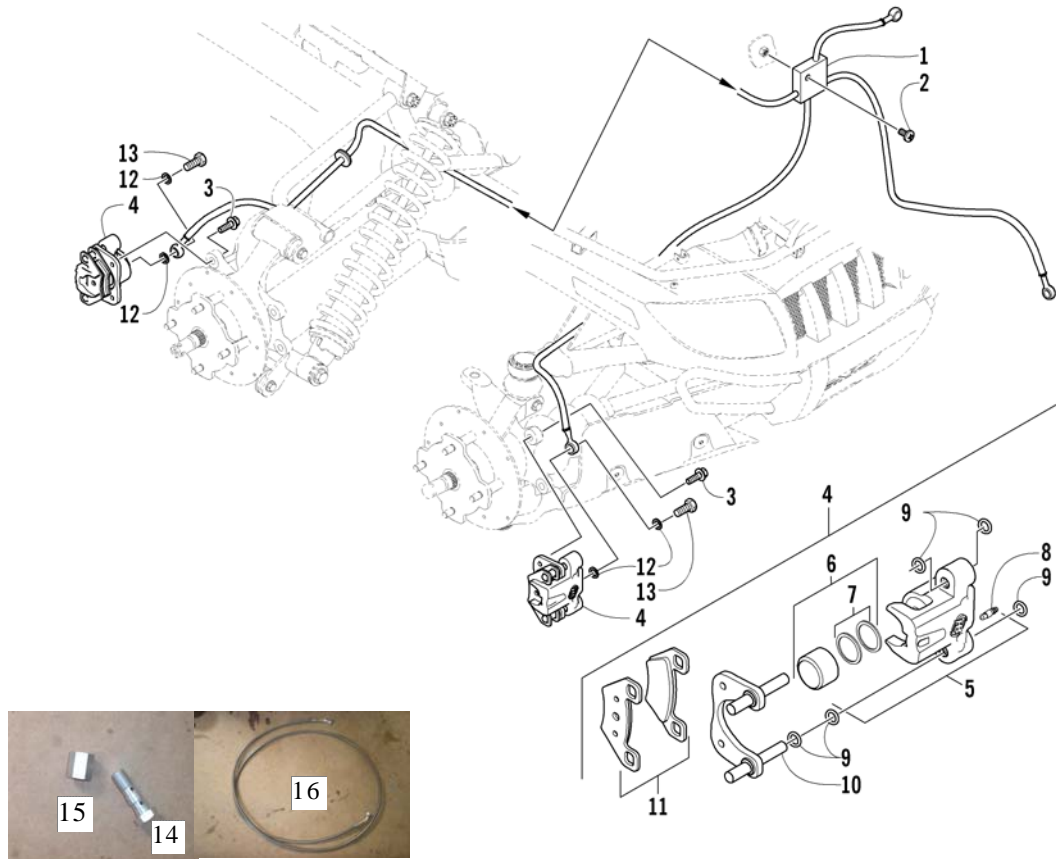

HYDRAULIC BRAKE ASSEMBLY

0740-935

Ref.	Part No.	Qty.	Description	Ref.	Part No.	Qty.	Description
1	<u>0502-628</u>	1	Hose, Brake - Assembly	7	0502-607	3	∅ ∅ ∅ Seal Set
2	8476-625	1	Screw, Cap	8	0502-609	3	∅ ∅ Valve, Bleed
3	8408-820	6	Screw, Cap	9	0502-608	3	∅ O-Ring, Guide - Set
4	0502-602	1	Caliper, Brake - Right Front (inc. 5-11)	10	0502-605	3	∅ Bracket Assembly
	0502-610	2	Caliper, Brake - Left Front and Right Rear (inc. 5-11)	11	<u>0502-875</u>	3	∅ Pad, Brake - Set
5	0502-603	1	∅ Housing, Caliper - Assembly - Right Front (inc. 6-8)	12	0423-178	6	Washer, Crush
	0502-611	2	∅ Housing, Caliper - Assembly - Left Front and Right Rear (inc. 6-8)	13	0423-413	3	Bolt, Banjo Fitting
6	0502-606	3	∅ ∅ Piston/Seal Set (inc. 7)	14	0423-610	1	Bolt, Double Banjo Fitting
				15	0423-676	1	Cap, Banjo M10x1.25 THDS
				16	1402-539	1	Hose, Brake - 2181 LG