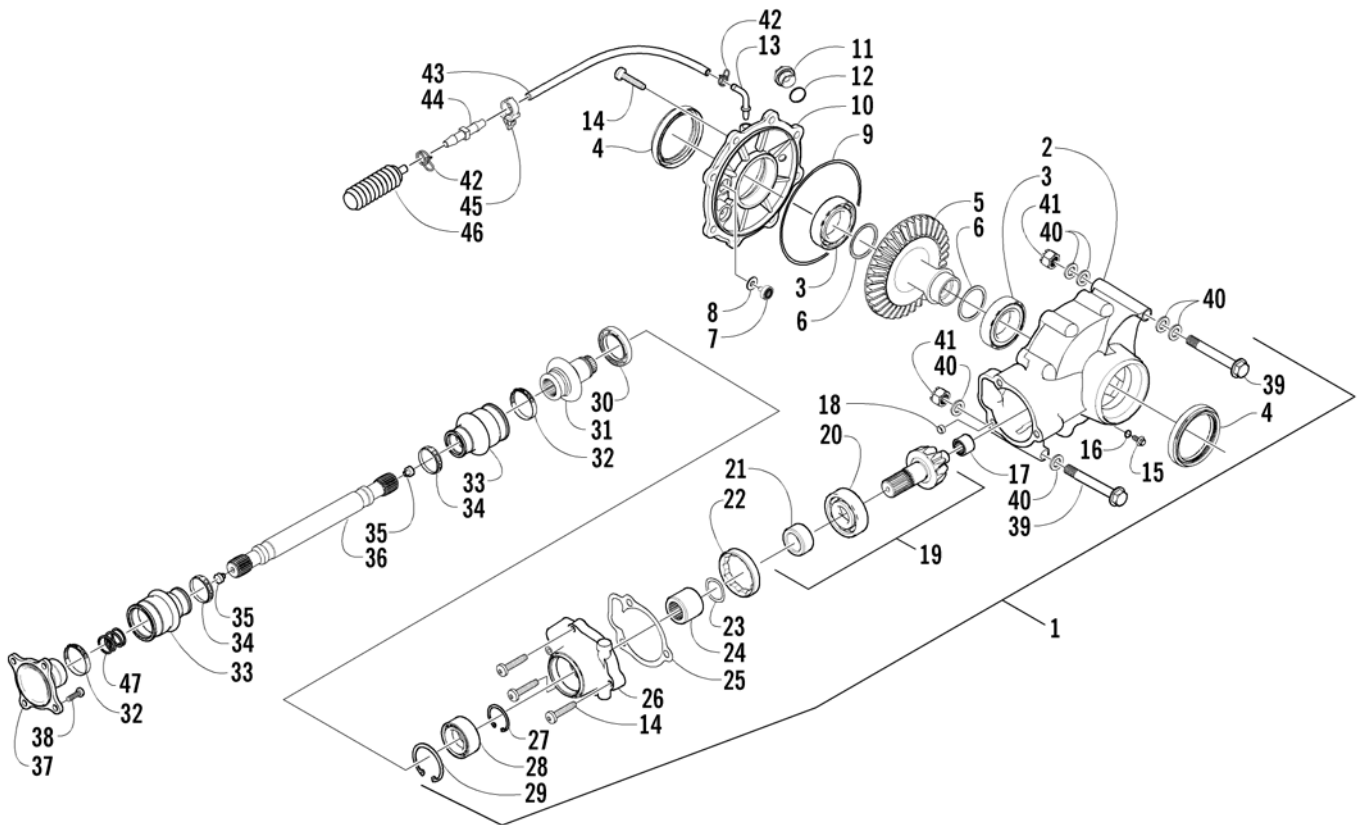

REAR DRIVE GEARCASE ASSEMBLY

0740-972

Ref.	Part No.	Qty.	Description	Ref.	Part No.	Qty.	Description
1	0502-820	1	Gearcase, Rear Drive - Assembly (inc. 2-31)	20	0402-327	1	ø ø Bearing
2	0502-622	1	ø Housing, Gearcase	21	0402-336	1	ø ø Collar, Retaining
3	0402-393	2	ø Bearing	22	0402-331	1	ø Collar, Lock
4	0402-394	2	ø Seal	23	0402-982	1	ø Washer, Wave
5	1402-032	1	ø Gear, Ring - 36T	24	0402-981	1	ø Collar, Shaft
6	0402-405	AR	ø Shim	25	0402-947	1	ø Gasket, Flange
	0402-406	AR	ø Shim	26	0502-529	1	ø Housing, Pinion
	0402-407	AR	ø Shim	27	0423-417	1	ø Ring, Retaining
	0402-408	AR	ø Shim	28	1402-043	1	ø Bearing
	0402-409	AR	ø Shim	29	0423-423	1	ø Ring, Retaining
7	0402-326	1	ø Button, Thrust	30	1402-011	1	ø Seal
8	0402-429	AR	ø Shim	31	0502-407	1	ø Shaft, Input
	0402-430	AR	ø Shim	32	0423-393	2	Clamp, Boot
	0402-431	AR	ø Shim	33	0402-985	2	Boot
	0402-432	AR	ø Shim	34	0423-411	2	Clamp, Boot
	0402-433	AR	ø Shim	35	0673-618	2	Bumper, Propeller Shaft
9	0423-149	1	ø O-Ring	36	1402-092	1	Shaft, Propeller
10	0502-346	1	ø Cover, Gearcase	37	0402-950	1	Flange, Output
11	0402-333	1	ø Plug, Fill (inc. 12)	38	8408-820	4	Screw, Cap
12	0423-154	1	ø ø O-Ring	39	0423-404	2	Screw, Cap
13	1402-102	1	ø Fitting	40	0423-426	6	Washer
14	0423-118	11	ø Screw, Self-Tapping	41	8428-002	2	Nut, Lock
15	0402-450	1	ø Plug, Magnetic (inc. 16)	42	0423-315	3	Clamp, Fitting
16	0423-153	1	ø ø O-Ring	43	0410-049	AR	Hose, Vent
17	0402-328	1	ø Bearing	44	0470-462	1	Fitting, Vent
18	0402-411	1	ø Pin, Dowel	45	0623-101	1	Clip, Routing - Snap-In
19	0502-783	1	ø Gear, Pinion - Assembly - 10T (inc. 20-21)	46	0402-147	1	Bladder, Gearcase
				47	1402-026	1	Spring