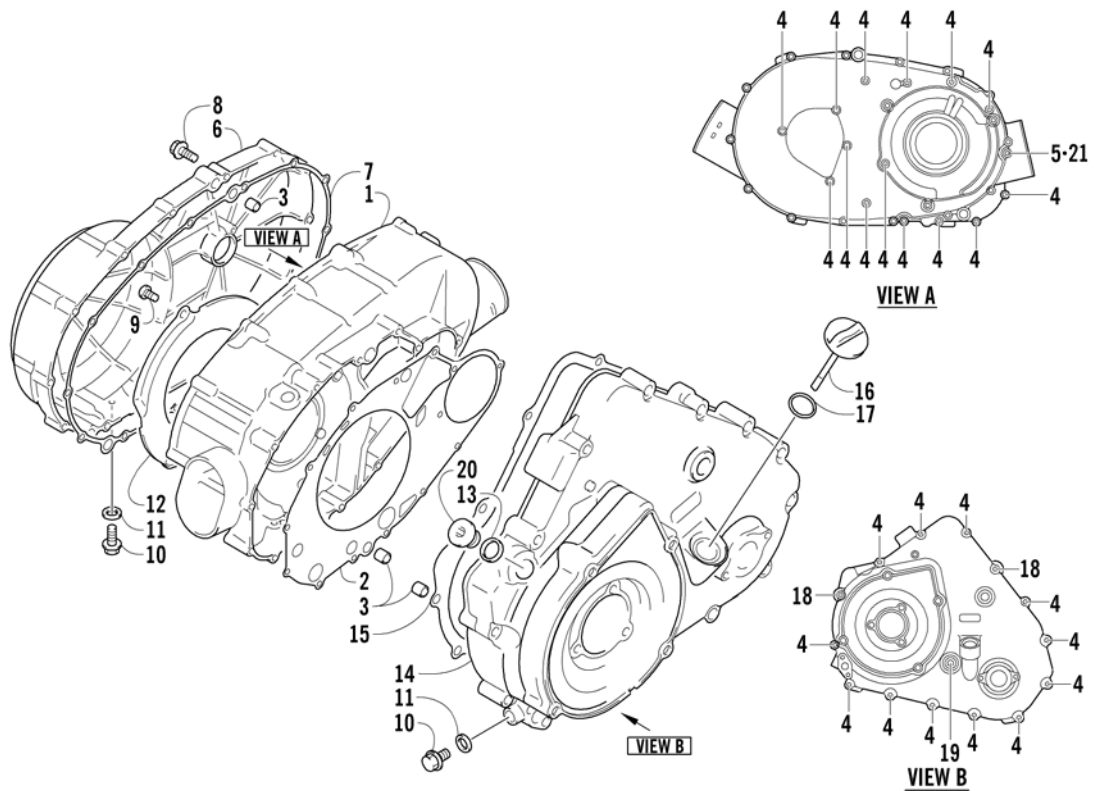

CRANKCASE ASSEMBLY

0739-843

Ref.	Part No.	Qty.	Description	Ref.	Part No.	Qty.	Description
1	3402-580	1	Crankcase Assembly (inc. 2-9)	7	3423-088	2	∅ Pin, Dowel
2	3004-880	4	Bolt	8	3423-091	10	∅ Bolt
3	3005-332	1	∅ Bolt	9	3423-097	3	∅ Bolt
4	3005-410	3	∅ Bolt	10	3042-581	1	Plate, Oil Guide - Right
5	3402-012	1	∅ Gasket, Oil Pressure Plug	11	3004-552	4	Screw, Oil Guide Plate
6	3402-214	1	∅ Plug, Oil Pressure	12	3402-582	1	Plate, Oil Guide - Left