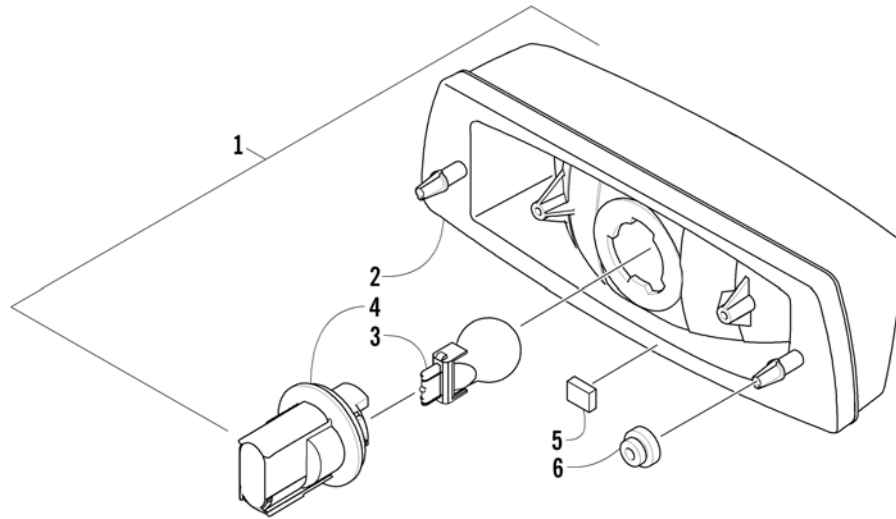

TAILLIGHT ASSEMBLY

0739-987

Ref.	Part No.	Qty.	Description	Ref.	Part No.	Qty.	Description
1	0509-022	4	Taillight Assembly (inc. 2-4)	7	AC003-079	1	Taillight New
2	0509-025	4	ø Housing, Taillight	8	AC008-231	1	Bracket Number Plate
3	0409-056	4	ø Bulb, Taillight	9	AC008-139	2	Reflector
4	0409-057	4	ø Socket, Taillight	10	AC003-145	1	Indicator, Left
5	1406-790	4	Pad, Taillight	11	AC003-146	1	Indicator, Right
6	0423-534	2	Grommet	12	AC008-223	2	Bracket, Indicator