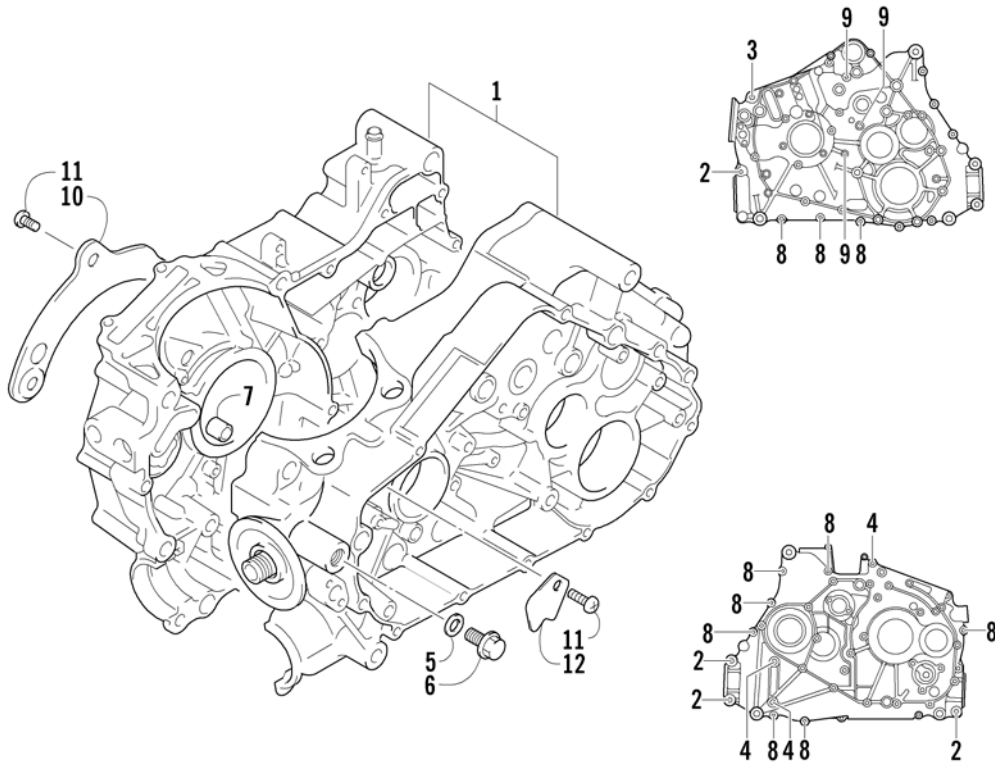

CRANKCASE ASSEMBLY

0739-843

Ref.	Part No.	Qty.	Description	Ref.	Part No.	Qty.	Description
1	3402-580	1	Crankcase Assembly (inc. 2-9)	7	3423-088	2	∅ Pin, Dowel
2	3004-880	4	Bolt	8	3423-091	10	∅ Bolt
3	3005-332	1	∅ Bolt	9	3423-097	3	∅ Bolt
4	3005-410	3	∅ Bolt	10	3042-581	1	Plate, Oil Guide - Right
5	3402-012	1	∅ Gasket, Oil Pressure Plug	11	3004-552	4	Screw, Oil Guide Plate
6	3402-214	1	∅ Plug, Oil Pressure	12	3402-582	1	Plate, Oil Guide - Left