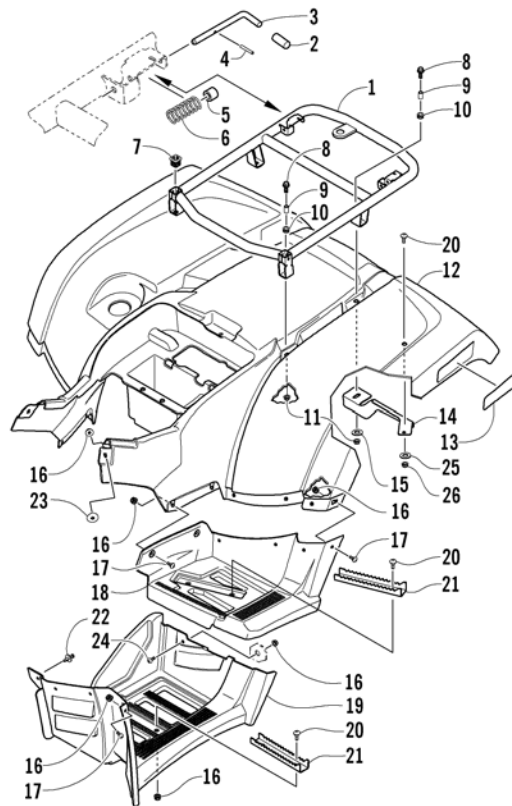

2006 Arctic Cat AG

Printed March 2006

®™ Trademarks of Arctic Cat Inc., Thief River Falls, MN 56701

FRONT BODY PANEL ASSEMBLY

0739-662

Ref.	Part No.	Qty.	Description	Ref.	Part No.	Qty.	Description
1	0541-272	1	Rack - Front - Assembly (inc. 2-5)	18	1406-599	1	Latch, Storage Box
2	0411-576	1	∅ Decal, Warning - Front Rack Load	19	1406-313	1	Panel, Side - Right
3	<u>2406-014</u>	6	∅ Bushing, Rack		1406-314	1	Panel, Side - Left
4	0441-592	4	∅ Bushing, Rack	20	1406-354	1	Panel, Splash - Right
5	1441-049	2	∅ Plug, Rack		1406-355	1	Panel, Splash - Left
6	<u>8410-830</u>	4	Screw, Machine	21	0423-342	4	Screw, Self-Tapping
7	0423-463	4	Spacer	22	0423-101	5	Screw, Body
8	0423-465	4	Grommet	23	0123-788	AR	Cable Tie - 7.5 in.
9	8432-802	4	Nut, Lock	24	0411-818	1	Decal, Reflector - Front - Right
10	1406-614	1	Panel, Fender - Front		0411-819	1	Decal, Reflector - Front - Left
	1406-613	1	Panel, Fender - Front (Green)	25	0423-355	2	Screw, Shoulder
	1406-615	1	Panel, Fender - Front (Cat Green)	26	8050-222	2	Washer
11	1406-358	1	Cover, Access	27	8424-602	2	Nut, Lock
12	0423-535	2	Rivet, Reinstallable	28 AC008-790	1	Anti Theft Device	
13	0623-362	10	Rivet, Reinstallable	29 AC008-793	1	Bracket Anti Theft Device	
14	1406-484	1	Cover, Steering Post	30 AC008-792	1	Holder Anti Theft Device	
15	0470-513	1	Cover, Storage Box	31 AC008-795	1	Star Screw	
16	1406-573	1	Box, Storage	32 AC008-011	1	Holder Panel Left	
17	0470-514	1	Lid, Storage Box	AC008-012	1	Holder Panel Right	