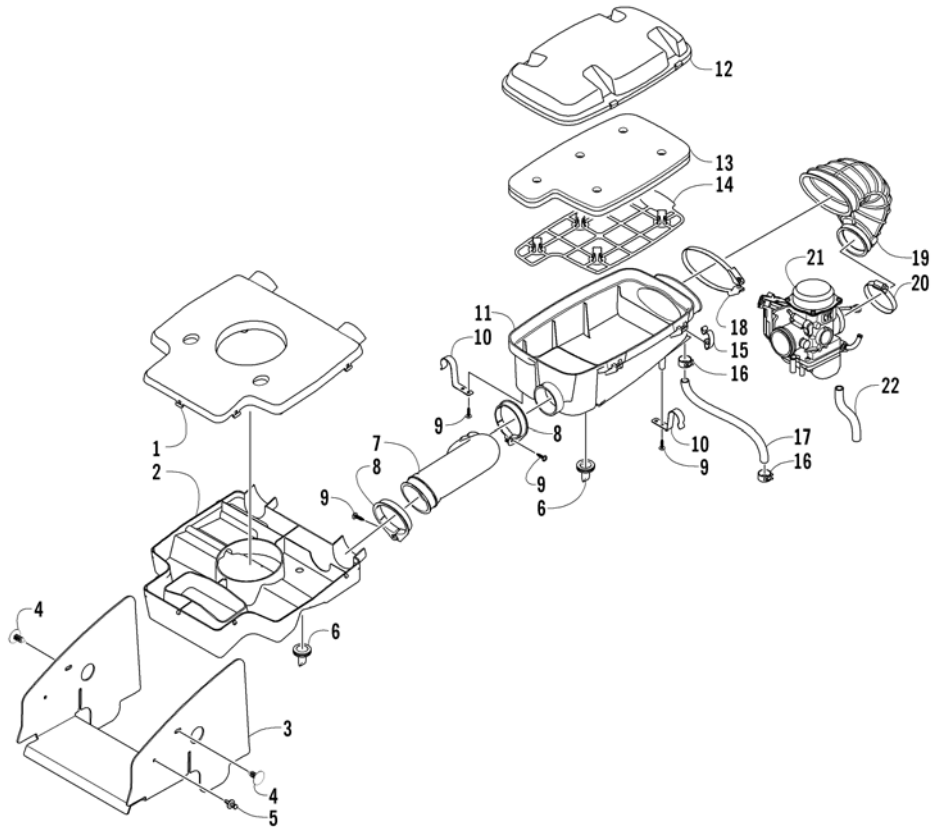

AIR INTAKE ASSEMBLY

0740-746

Ref.	Part No.	Qty.	Description	Ref.	Part No.	Qty.	Description
1	0413-091	1	Diverter, Air - Top	12	0470-554	1	Cover, Air Intake
2	0413-111	1	Diverter, Air - Bottom	13	0470-663	1	Filter, Air
3	1406-747	1	Shroud, Splash	14	0470-516	1	Screen, Air Filter
4	0623-544	2	Plug	15	0423-455	4	Clip, Spring
5	0623-362	2	Rivet, Reinstallable	16	0423-045	2	Clamp, Hose
6	0470-442	2	Valve, Drain	17	0410-087	1	Hose, Vent - Crankcase
7	0470-529	1	Boot, Air Intake	18	0423-554	1	Clamp, Boot
8	0423-551	2	Clamp, Boot	19	0470-517	1	Boot, Carburetor
9	0423-342	7	Screw, Self-Tapping	20	0423-019	1	Clamp, Boot
10	0423-454	2	Clip, Mounting - Air Intake	21	0470-646	1	Carburetor, CVK34-AE
11	0470-540	1	Housing, Air Intake	22	0510-592	1	Hose, Carburetor Drain