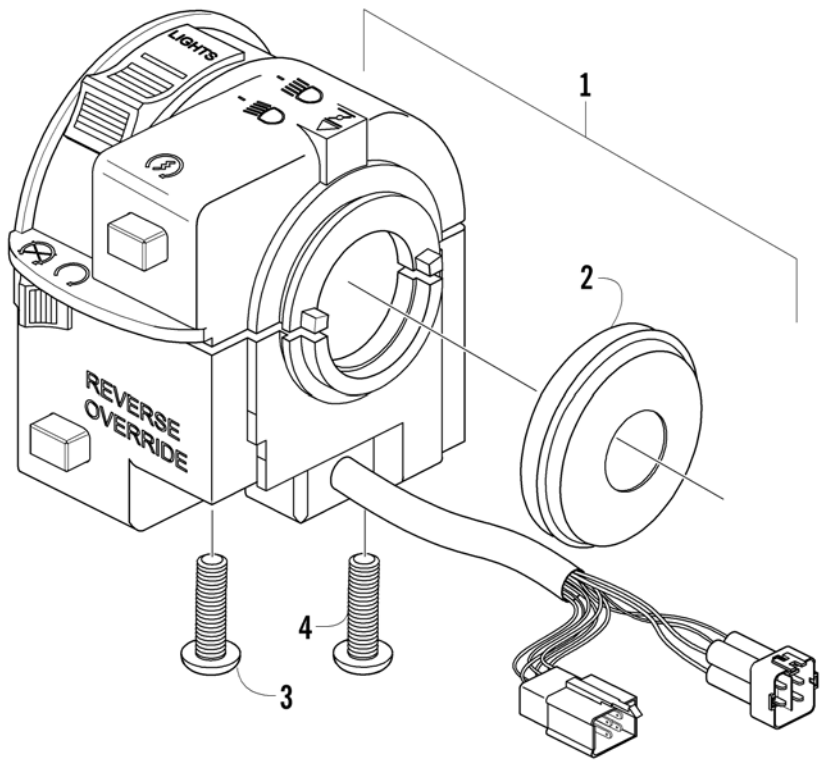

MAGNETO ASSEMBLY

0737-033

Ref.	Part No.	Qty.	Description	Ref.	Part No.	Qty.	Description
1	3430-053	1	Stator Assembly	6	3423-005	3	Bolt
2	3430-054	1	Rotor/Flywheel	7	3430-006	1	Clamp
3	3004-756	3	Bolt	8	3430-005	1	Clamp
4	0691-785	1	Key	9	3002-964	1	Clamp, Wire
5	3423-086	1	Nut				