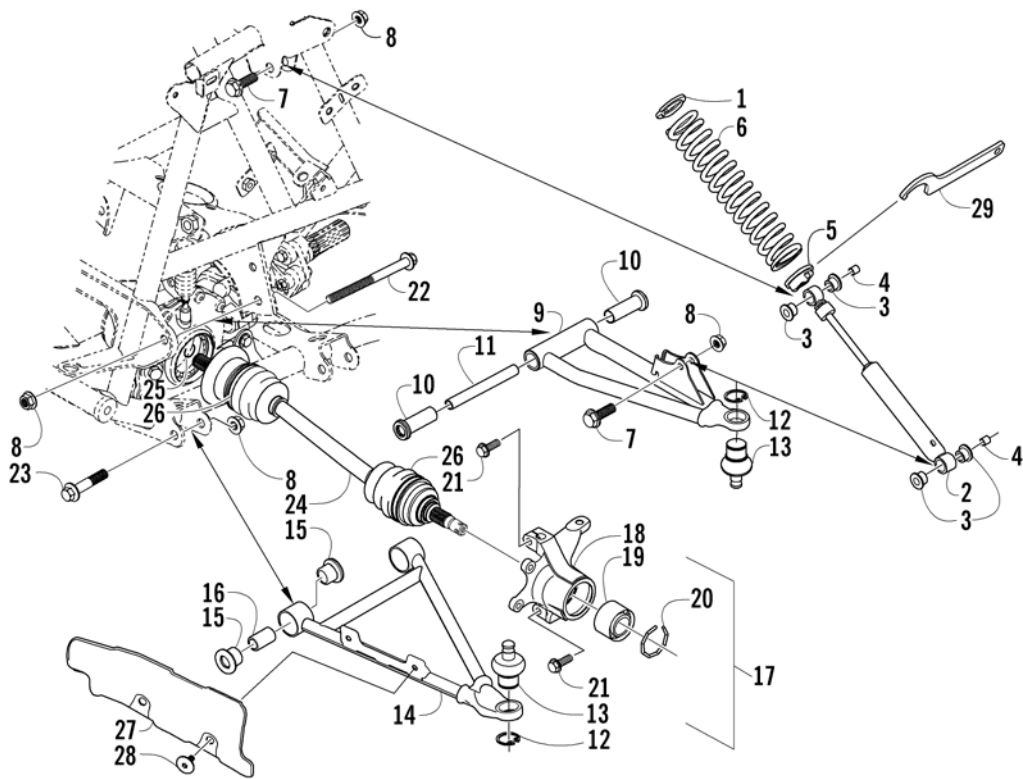

FRONT SUSPENSION ASSEMBLY

0739-603 *Not a Service Part

Ref.	Part No.	Qty.	Description	Ref.	Part No.	Qty.	Description
1	1603-889	2	Retainer, Spring	15	0403-115	8	ø Bushing
2	0403-137	2	Shock Absorber - Front (inc. 3-4)	16	0403-114	4	ø Collar
3	0604-310	8	ø Bushing, Shock Absorber	17	<u>0505-460</u>	1	Knuckle - Assembly - Right (inc. 18-20)
4	0403-028	4	ø Sleeve, Shock		<u>0505-461</u>	1	Knuckle - Assembly - Left (inc. 18-20)
5	0403-102	2	Cam, Spring Adjuster	18	*	1	ø Knuckle, Steering - Right
6	<u>0503-318</u>	2	Spring, Shock Absorber - Platinum		*	1	ø Knuckle, Steering - Left
	<u>0503-317</u>	2	Spring, Shock Absorber - Black (Green)	19	1402-027	2	ø Bearing, Wheel Hub
7	8409-040	4	Screw, Cap	20	0423-423	2	ø Ring, Retaining
8	8428-002	10	Nut, Lock	21	8409-030	4	Screw, Cap
9	<u>0503-272</u>	1	A-Arm, Upper Right - Platinum (inc. 10-13)	22	0423-334	2	Screw, Cap
	<u>0503-273</u>	1	A-Arm, Upper Left - Platinum (inc. 10-13)	23	8409-075	4	Screw, Cap
	<u>0503-196</u>	1	A-Arm, Upper Right - Black (inc. 10-13) (Green)	24	<u>0502-812</u>	2	Axle, Drive - Front (inc. 25-26)
	<u>0503-197</u>	1	A-Arm, Upper Left - Black (inc. 10-13) (Green)	25	0441-400	2	ø Clip, Retaining
10	0403-081	4	ø Bushing	26	0436-276	2	ø Repair Kit, Boot
11	0403-080	2	ø Collar	27	<u>0441-752</u>	1	Guard, Boot - Right
12	0423-009	4	ø Clip, Ball Joint		<u>0441-753</u>	1	Guard, Boot - Left
13	0405-115	4	ø Ball Joint - Front		<u>1441-002</u>	1	Guard, Boot - Right (Green)
14	<u>0503-268</u>	1	A-Arm, Lower Right - Platinum (inc. 12-13 and 15-16)		<u>1441-003</u>	1	Guard, Boot - Left (Green)
	<u>0503-269</u>	1	A-Arm, Lower Left - Platinum (inc. 12-13 and 15-16)		<u>0441-756</u>	1	Guard, Boot - Right (Cat Green)
	<u>0503-220</u>	1	A-Arm, Lower Right - Black (inc. 12-13 and 15-16) (Green)		<u>0441-757</u>	1	Guard, Boot - Left (Cat Green)
	<u>0503-221</u>	1	A-Arm, Lower Left - Black (inc. 12-13 and 15-16) (Green)	28	0423-101	4	Screw, Body
				29	0441-587	1	Wrench, Spanner