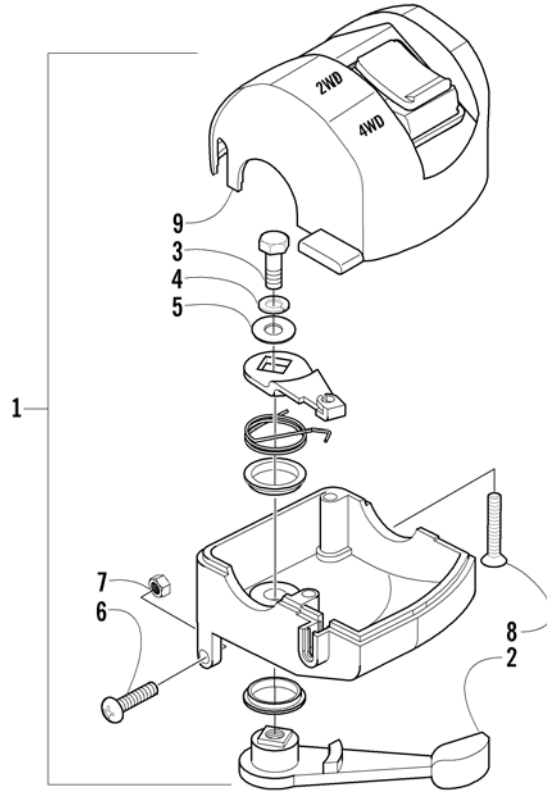

MAGNETO ASSEMBLY

0737-033

Ref.	Part No.	Qty.	Description	Ref.	Part No.	Qty.	Description
1	3430-053	1	Stator Assembly	6	3423-005	3	Bolt
2	3430-054	1	Rotor/Flywheel	7	3430-006	1	Clamp
3	3004-756	3	Bolt	8	3430-005	1	Clamp
4	0691-785	1	Key	9	3002-964	1	Clamp, Wire
5	3423-086	1	Nut				

CONTROL SWITCH HOUSING ASSEMBLY

0738-459

Ref.	Part No.	Qty.	Description	Ref.	Part No.	Qty.	Description
1	0509-014	4	Switch, Control—Assembly (inc. 2-4)	3	0409-028	1	∅ Screw
	0409-081	1	Switch, Control Assy. Europe 06	4	0409-027	1	∅ Screw
2	3409-019	1	∅ Cover, Choke Lever				