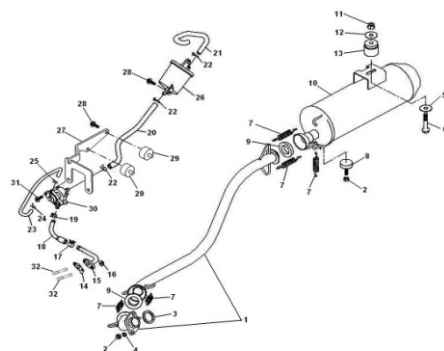

ATV 260-300 parti di ricambio agg. al 30-11-09

26 AIR CLEANER

REF. No.	PART NO.	DESCRIPTION	Q'TY
1	23201	JOINT CARBURETOR	1
2	23202	O-RING 35X2	2
3	10085	SCOKET HEAD BOLT M6X25	2
4	23204	JOINT	1
5	23205	HOSE CLAMP D	1
6	23206	HOSE CLAMP C	1
7	23207	AIR CLEANER JOINT	1
8	23208	HOSE CLAMP B	1
9	23209	HOSE CLAMP A	1
10	23210	COVER AIR CLEANER	1
11	23211	AIR CLEANER CASE1	1
12	23212	ELEMENT COMP AIR CLEANER	1
13	23213	FILTER COVER	1
14	23214	CLIP	2
15	23215	HOSE	1
16	23216	PLUG	1
17	23217	AIR CLEANER ASSY	1
18	23218	AIR CLEANER COVER CLIP	6

ATV 260-300 parti di ricambio agg. al 30-11-09

28 EXHAUST (2007 MODEL)

REF.	CODE	DESCRIPTION	QTY
1		EXHAUST PIPE	1
2	10099	NUT M8	4
3	23403	EXHAUST PIPE GASKET	1
4	10106	WASHER 8	2
5	10117	WASHER PLATE 10	1
6	10120	BOLT FLANGE M10X1.25X62	1
7		SPRING	5
8		MUFFLER SUPPORT BOTTOM	1
9	10099	JOINT	1
10		MUFFLER	1
11	23411	NUT M10X1.25	1
12	33412	WASHER PLATE 10	1
13	23415	MUFFLER SUPPORT	1
14	43510	WASHER	1
15	43511	HOSE	1
16	10004	NUT M6	2
17	43513	CLIP 16	1
18	43512	HOSE C	1
19	43514	CLIP 13	1
20	43525	HOSE B	1
21	43518	HOSE A	1
22	43519	HOSE CLAMP 16	3
23	43520	PIPE	1
24	43521	CLIP 9	1
25	43522	CLIP 7.6	1
26	43523	FILTER	1
27		VALVE BRACKET	1
28	10140	BOLT M6X12	4
29		RUBBER PAD	8
30	33230	VALVE	1
31	10263	BOLT M6X20	2
32	10263	BOLT	2