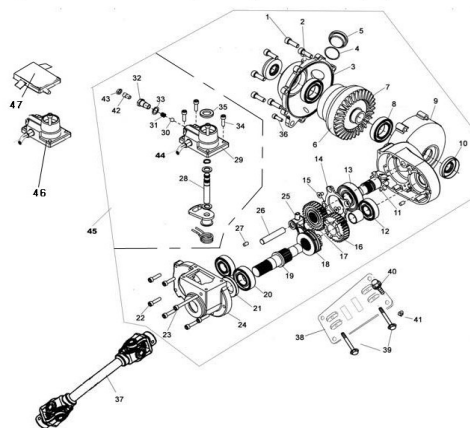

ATV 260-300 parti di ricambio agg. al 30-11-09

28 EXHAUST (2007 MODEL)

REF.	CODE	DESCRIPTION	QTY
1		EXHAUST PIPE	1
2	10099	NUT M8	4
3	23403	EXHAUST PIPE GASKET	1
4	10106	WASHER 8	2
5	10117	WASHER PLATE 10	1
6	10120	BOLT FLANGE M10X1.25X62	1
7		SPRING	5
8		MUFFLER SUPPORT BOTTOM	1
9	10099	JOINT	1
10		MUFFLER	1
11	23411	NUT M10X1.25	1
12	33412	WASHER PLATE 10	1
13	23415	MUFFLER SUPPORT	1
14	43510	WASHER	1
15	43511	HOSE	1
16	10004	NUT M6	2
17	43513	CLIP 16	1
18	43512	HOSE C	1
19	43514	CLIP 13	1
20	43525	HOSE B	1
21	43518	HOSE A	1
22	43519	HOSE CLAMP 16	3
23	43520	PIPE	1
24	43521	CLIP 9	1
25	43522	CLIP 7.6	1
26	43523	FILTER	1
27		VALVE BRACKET	1
28	10140	BOLT M6X12	4
29		RUBBER PAD	8
30	33230	VALVE	1
31	10263	BOLT M6X20	2
32	10263	BOLT	2

ATV 260-300 parti di ricambio agg. al 30-11-09

ATV 260-300 parti di ricambio agg. al 30-11-09

36 FRONT GEAR-BOX (FOR 4WD)

REF. No.	PART NO.	DESCRIPTION	QTY
1	10059	BOLT M8X25	7
2	24302	VENT FITTING	1
3	24303	LEFT COVER	1
4	10122	O-RING 18X2.65	1
5	24305	DIFF FILLERPLUG	1
6	24306	FOC BODY	1
7	24307	BEVEL CROWNWHEEL	1
8	10202	BEAR 6006	2
9	24309	DIFFCASE RHS	1
10	24310	SEAL SDD722X48X11	2
11	24311	CONICAL WITH HELICAL GEARING	1
12	10062	BEAR 6204	2
13	10074	BEAR 6305ST	1
14	24314	CASEBEAR RETAINER	1
15	10287	SCREW M6X12	4
16	24316	DIFF GEAR	1
17	24317	DIFF GEAR DRIVEN	1
18	24318	SPLINED DOG	1
19	24319	DIFF INPUTSHAFT A	1
20	10267	BEAR 6205	1
21	24321	SEAL TC25X47X7	1
22	10182	BOLE M6X30	6
23	10160	BOLE M6X70	1
24	24324	REAR COVER	1
25	24325	DIFF SELECTOR FORK	1
26	24326	SELECTOR RAIL	1
27	24327	PIN	1
28	24328	SELECTOR SHAFT	1