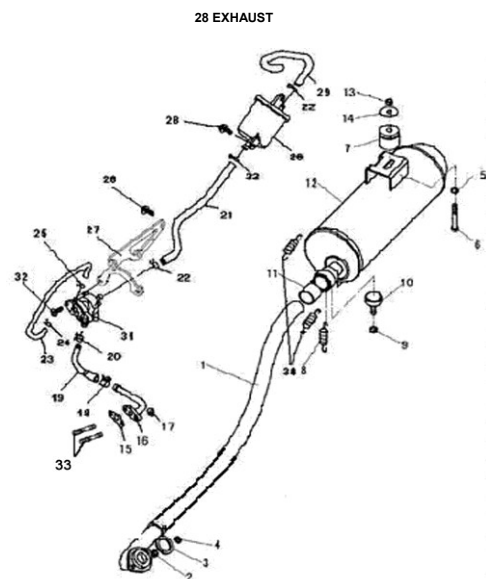

ATV 260-300 parti di ricambio agg. al 30-11-09

26 AIR CLEANER

REF. No.	PART NO.	DESCRIPTION	Q'TY
1	23201	JOINT CARBURETOR	1
2	23202	O-RING 35X2	2
3	10085	SCOKET HEAD BOLT M6X25	2
4	23204	JOINT	1
5	23205	HOSE CLAMP D	1
6	23206	HOSE CLAMP C	1
7	23207	AIR CLEANER JOINT	1
8	23208	HOSE CLAMP B	1
9	23209	HOSE CLAMP A	1
10	23210	COVER AIR CLEANER	1
11	23211	AIR CLEANER CASE1	1
12	23212	ELEMENT COMP AIR CLEANER	1
13	23213	FILTER COVER	1
14	23214	CLIP	2
15	23215	HOSE	1
16	23216	PLUG	1
17	23217	AIR CLEANER ASSY	1
18	23218	AIR CLEANER COVER CLIP	6

ATV 260-300 parti di ricambio agg. al 30-11-09

REF. No.	PART NO.	DESCRIPTION	QTY
1	23433A	EXHAUST PIPE	1
2	10099	NUT M8	2
3	23403	EXHAUST PIPE GASKET	1
4	10106	WASHER 8	3
5	10117	WASHER PLATE 10	1
6	10120	BOLT FLANGE M10X1.25X62	1
7	23415	MUFFLER SUPPORT	1
8	23408	SPRING	1
9	10099	NUT M8	2
10	23410	MUFFLER SUPPORT BOTTOM	1
11	23411	MUFFLER JOINT	2
		MUFFLER JOINT (ALUMINUM) (FOR FRANCR)	
12	33412	MUFFLER	1
13	10015	NUT M10X1.25	1
14	10117	WASHER PLATE 10	1
15	43510	WASHER	1
16	43511	HOSE	1
17	10004	NUT M6	2
18	43513	CLIP 16	1
19	43512	HOSE C	1
20	43514	CLIP 13	1
21	43525	HOSE B	1
22	43519	HOSE CLAMP 16	3
23	43520	PIPE	1
24	43521	CLIP 9	1
25	43522	CLIP 7.6	1
26	43523	FILTER	1
27	33227	VALVE BRACKET	1
28	10140	BOLT M6X12	4
29	43518	HOSE A	1
30	33230	SPRING	2
31	43516	VALVE	1
32	10263	BOLT M6X20	2
33		BOLT	2