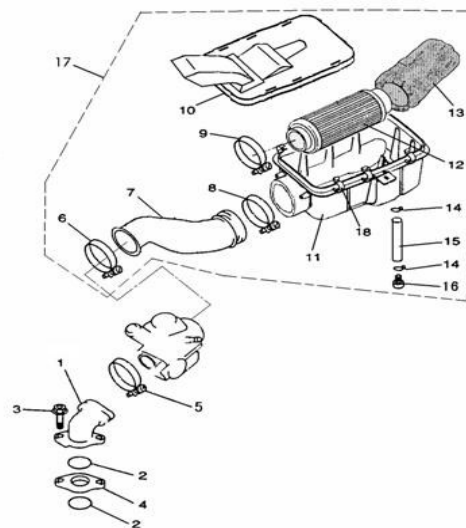

ATV 260-300 parti di ricambio agg. al 30-11-09

26 AIR CLEANER

REF. No.	PART NO.	DESCRIPTION	Q'TY
1	23201	JOINT CARBURETOR	1
2	23202	O-RING 35X2	2
3	10085	SCOKET HEAD BOLT M6X25	2
4	23204	JOINT	1
5	23205	HOSE CLAMP D	1
6	23206	HOSE CLAMP C	1
7	23207	AIR CLEANER JOINT	1
8	23208	HOSE CLAMP B	1
9	23209	HOSE CLAMP A	1
10	23210	COVER AIR CLEANER	1
11	23211	AIR CLEANER CASE1	1
12	23212	ELEMENT COMP AIR CLEANER	1
13	23213	FILTER COVER	1
14	23214	CLIP	2
15	23215	HOSE	1
16	23216	PLUG	1
17	23217	AIR CLEANER ASSY	1
18	23218	AIR CLEANER COVER CLIP	6

ATV 260-300 parti di ricambio agg. al 30-11-09

REF. No.	PART NO.	DESCRIPTION	QTY
1	23433A	EXHAUST PIPE	1
2	10099	NUT M8	2
3	23403	EXHAUST PIPE GASKET	1
4	10106	WASHER 8	3
5	10117	WASHER PLATE 10	1
6	10120	BOLT FLANGE M10X1.25X62	1
7	23415	MUFFLER SUPPORT	1
8	23408	SPRING	1
9	10099	NUT M8	2
10	23410	MUFFLER SUPPORT BOTTOM	1
11	23411	MUFFLER JOINT	2
		MUFFLER JOINT (ALUMINUM) (FOR FRANCR)	
12	33412	MUFFLER	1
13	10015	NUT M10X1.25	1
14	10117	WASHER PLATE 10	1
15	43510	WASHER	1
16	43511	HOSE	1
17	10004	NUT M6	2
18	43513	CLIP 16	1
19	43512	HOSE C	1
20	43514	CLIP 13	1
21	43525	HOSE B	1
22	43519	HOSE CLAMP 16	3
23	43520	PIPE	1
24	43521	CLIP 9	1
25	43522	CLIP 7.6	1
26	43523	FILTER	1
27	33227	VALVE BRACKET	1
28	10140	BOLT M6X12	4
29	43518	HOSE A	1
30	33230	SPRING	2
31	43516	VALVE	1
32	10263	BOLT M6X20	2
33		BOLT	2